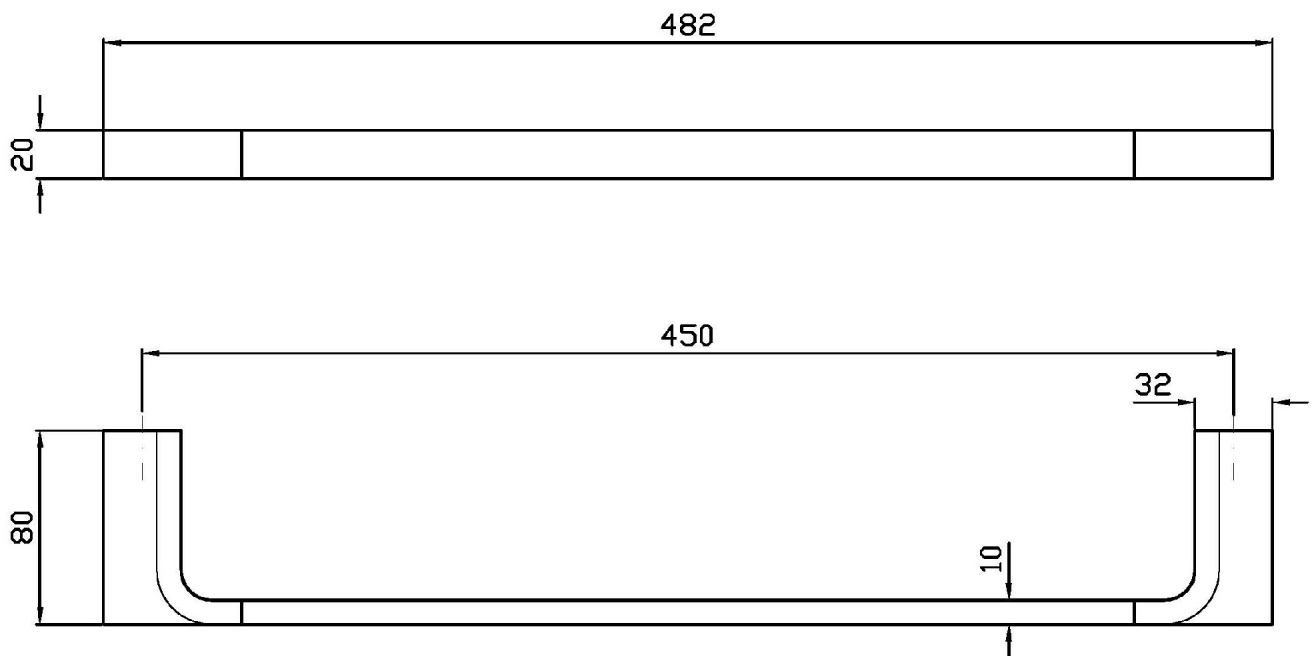

Marchio / Brand ZUCCHETTI

Classe / Class ACC

HIM

ZAD621

Porta salviette. / Towel holder.

Porta salviette, lunghezza 45 cm.

Towel holder, length 45 cm.

Finiture / Finishes

Cromo / Chrome

P70

PVD Oro Rosa / PVD
Rose Gold

HIM

ZAD621

Disegno Complessivo / Overall Drawing

HIM

ZAD621**Pesi e Misure / Weights and Sizes**

Peso (Kg) Weight (lb)	1,10 (Kg)	2,43 (lb)
Volume test (dc3) - (in3)	3,61 (dc3)	220,30 (in3)
h (mm) - (in)	55,00 (mm)	2,17 (in)
L1 (mm) - (in)	100,00 (mm)	3,94 (in)
L2 (mm) - (in)	655,00 (mm)	25,79 (in)