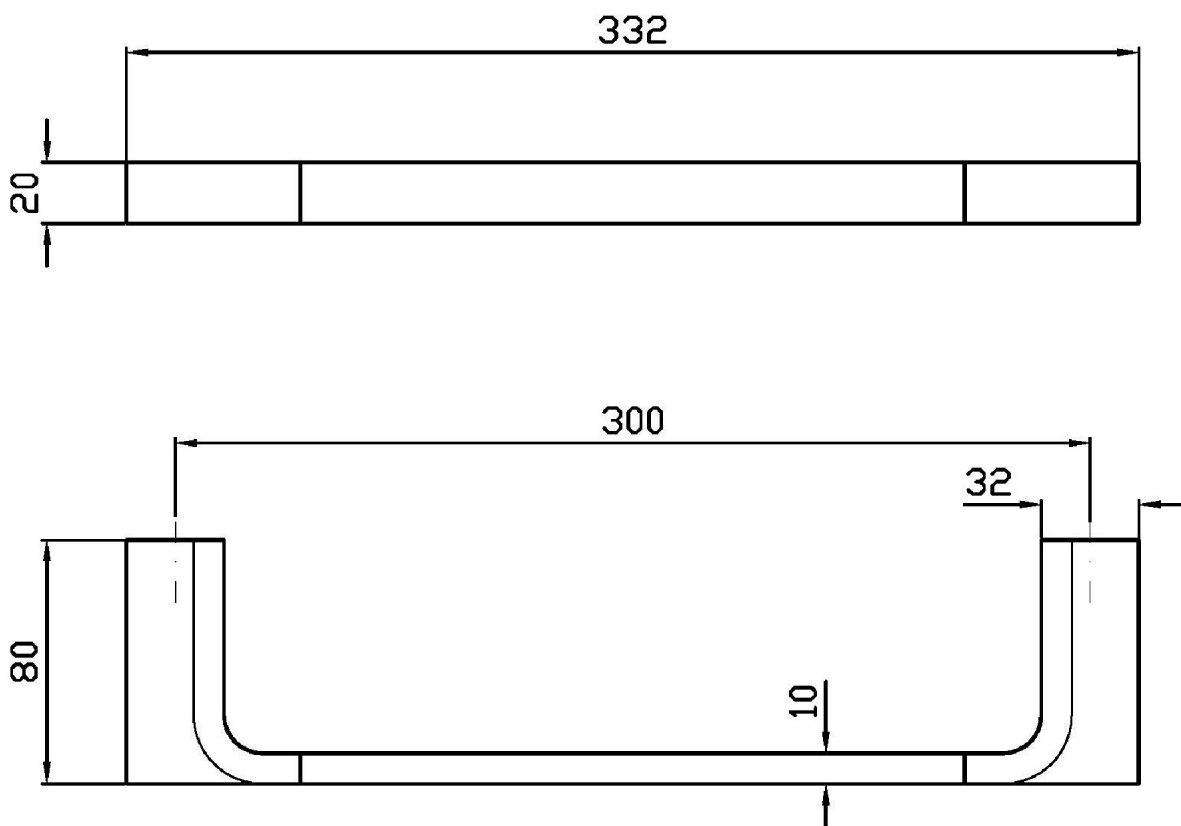

HIM

ZAD620

Disegno Complessivo / Overall Drawing