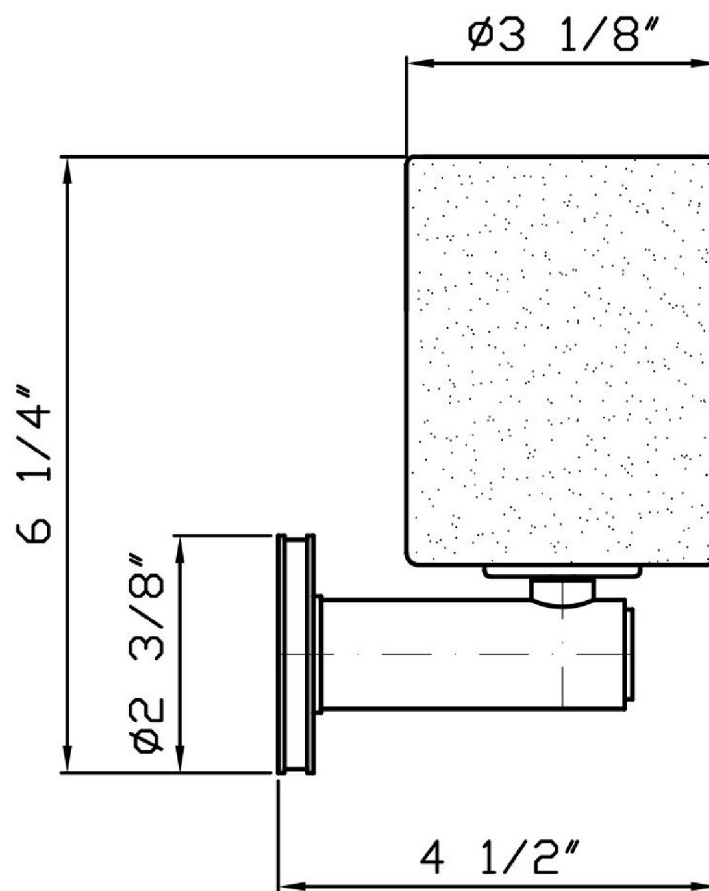

SAVOIR

ZAD213

Overall Drawing