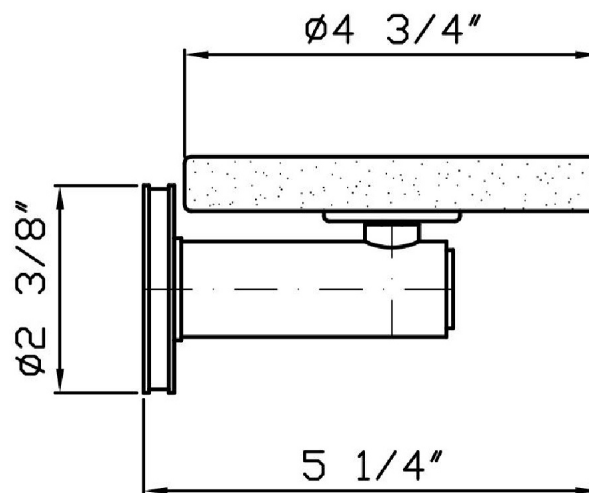

Brand ZUCCHETTI

Class ACCESSORIES

SAVOIR

ZAD210

Overall Drawing