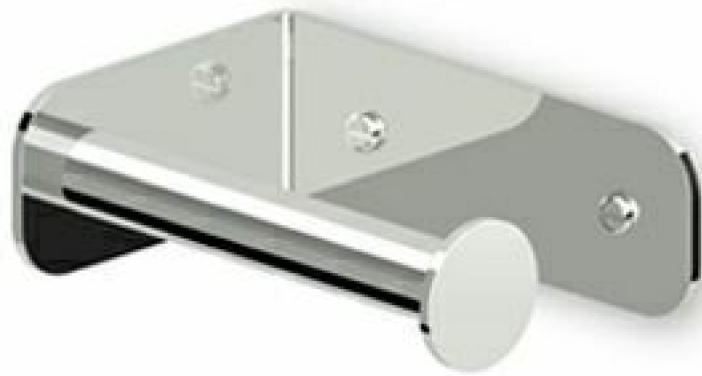

Marchio / Brand ZUCCHETTI

Classe / Class ACCESSORI

JINGLE

ZAD130

Porta rotolo. / Toilet paper holder.

Porta rotolo.

Toilet paper holder.

Finiture / Finishes

		C3		C8		C40		C41		C50		C51
Cromo / Chrome	Nickel Spazzolato / Brushed Nickel		Nickel Lucido / Polished Nickel		Gold / Gold		Brushed Gold / Brushed Gold		Metal Black / Metal Black		Brushed Metal Black / Brushed Metal Black	

JINGLE

ZAD130

Disegno Complessivo / Overall Drawing

Marchio / Brand ZUCCHETTI

Classe / Class ACCESSORI

JINGLE

ZAD130 Pesì e Misure / Weights and Sizes

Peso (Kg) Weight (lb)	0,31 (Kg)	0,683426 (lb)
Volume (dc3) - (in3)	1,21 (dc3)	0,000074 (in3)
h (mm) - (in)	73 (mm)	2,8740173 (in)
L1 (mm) - (in)	127 (mm)	5,0000027 (in)
L2 (mm) - (in)	130 (mm)	5,118113 (in)