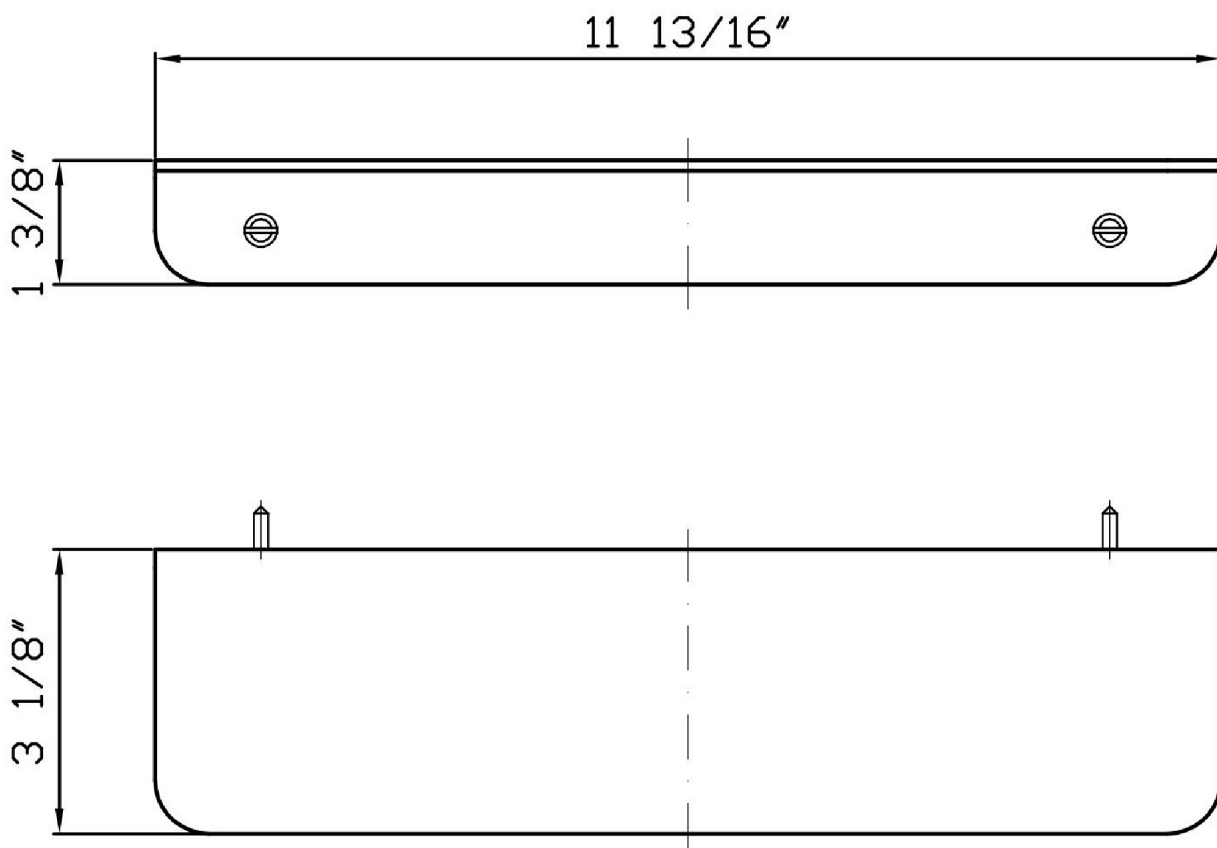

Brand ZUCCHETTI

Class ACCESSORIES

JINGLE

ZAD100

Overall Drawing