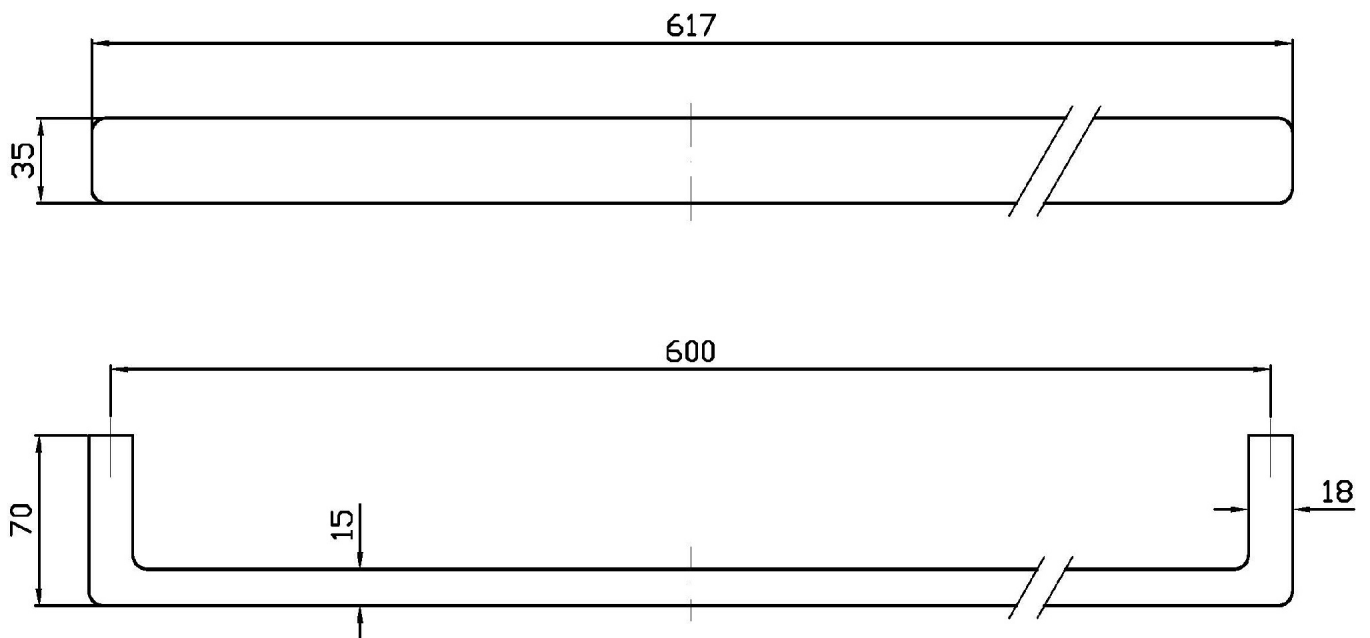

Brand ZUCCHETTI

Class

ACCESSORIES

JINGLE

ZAC922

Overall Drawing