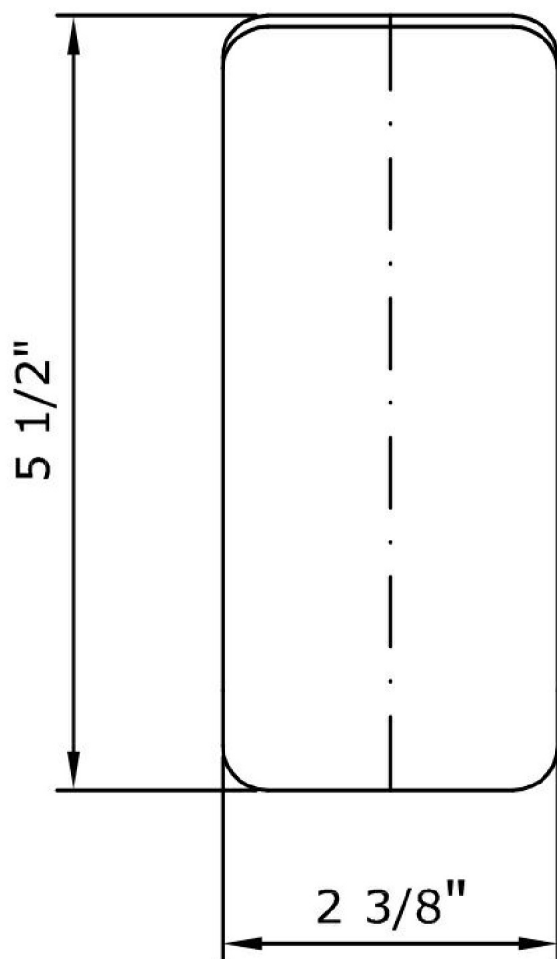

Brand ZUCCHETTI

Class ACCESSORIES

SOFT

ZAC750

Weights and Sizes

Weight (lb)	0,64 (Kg)	1,410944 (lb)
Volume (dc3) - (in3)	1,15 (dc3)	0,000070 (in3)
h (mm) - (in)	45 (mm)	1,7716545 (in)
L1 (mm) - (in)	134 (mm)	5,2755934 (in)
L2 (mm) - (in)	190 (mm)	7,480319 (in)