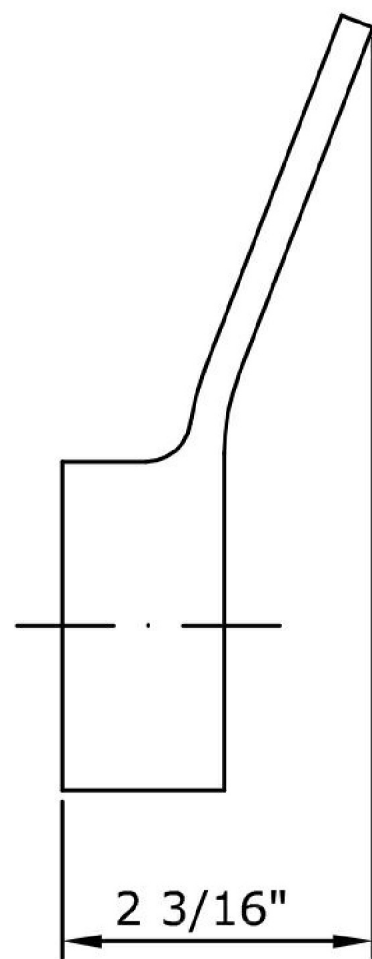

Brand ZUCCHETTI

Class ACCESSORIES

SOFT

ZAC750

Weights and Sizes

Weight (lb)	0,64 (Kg)	1,410944 (lb)
Volume (dc3) - (in3)	1,15 (dc3)	0,000070 (in3)
h (mm) - (in)	45 (mm)	1,7716545 (in)
L1 (mm) - (in)	134 (mm)	5,2755934 (in)
L2 (mm) - (in)	190 (mm)	7,480319 (in)