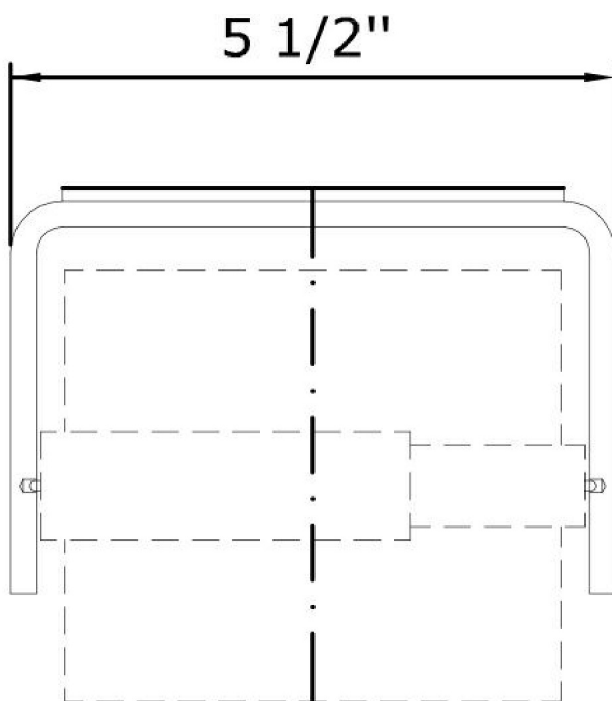

Brand ZUCCHETTI

Class ACCESSORIES

SOFT

ZAC731 Weights and Sizes

Weight (lb)	0,6 (Kg)	1,32276 (lb)
Volume (dc3) - (in3)	1,15 (dc3)	0,000070 (in3)
h (mm) - (in)	45 (mm)	1,7716545 (in)
L1 (mm) - (in)	134 (mm)	5,2755934 (in)
L2 (mm) - (in)	190 (mm)	7,480319 (in)