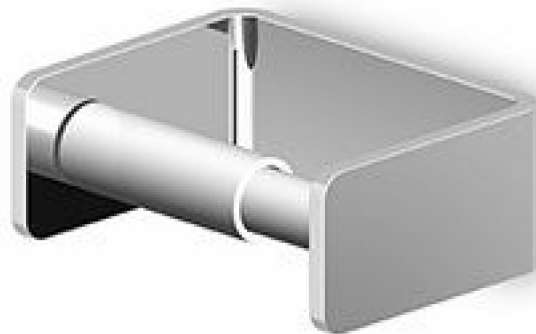

Brand ZUCCHETTI

Class ACCESSORIES

SOFT

ZAC731 Toilet paper holder.

Toilet paper holder.

Finishes

Chrome

Brushed Nickel

C3

Polished Nickel

C8

Brand ZUCCHETTI

Class ACCESSORIES

SOFT

ZAC731

Overall Drawing

Brand ZUCCHETTI

Class ACCESSORIES

SOFT

ZAC731 Weights and Sizes

Weight (lb)	0,6 (Kg)	1,32276 (lb)
Volume (dc3) - (in3)	1,15 (dc3)	0,000070 (in3)
h (mm) - (in)	45 (mm)	1,7716545 (in)
L1 (mm) - (in)	134 (mm)	5,2755934 (in)
L2 (mm) - (in)	190 (mm)	7,480319 (in)