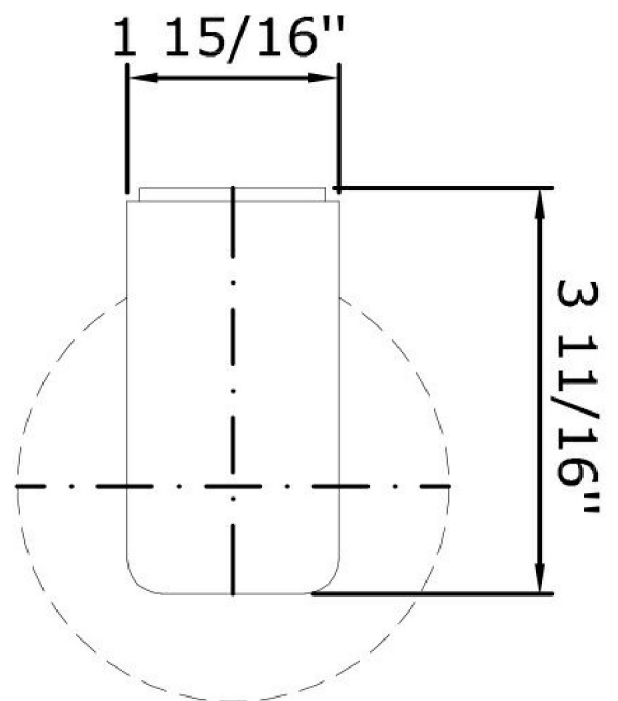

Brand ZUCCHETTI

Class ACCESSORIES

SOFT

ZAC731 Weights and Sizes

Weight (lb)	0,6 (Kg)	1,32276 (lb)
Volume (dc3) - (in3)	1,15 (dc3)	0,000070 (in3)
h (mm) - (in)	45 (mm)	1,7716545 (in)
L1 (mm) - (in)	134 (mm)	5,2755934 (in)
L2 (mm) - (in)	190 (mm)	7,480319 (in)