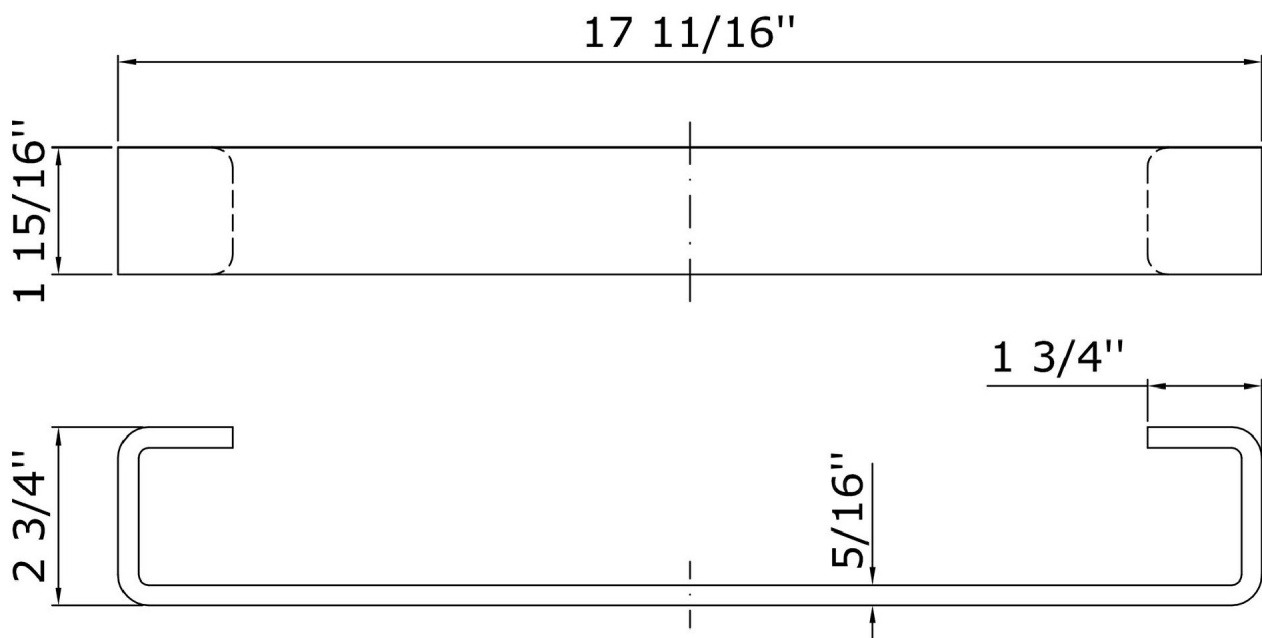

Brand ZUCCHETTI

Class ACCESSORIES

SOFT

ZAC721

Towel holder

Towel holder, length 17 11/16".

Finishes

Chrome

Overall Drawing

Brand ZUCCHETTI

Class

ACCESSORIES

SOFT

ZAC721

Weights and Sizes

Weight (lb)	1,24 (Kg)	2,733704 (lb)
Volume (dc3) - (in3)	3,61 (dc3)	0,000220 (in3)
h (mm) - (in)	55 (mm)	2,1653555 (in)
L1 (mm) - (in)	100 (mm)	3,93701 (in)
L2 (mm) - (in)	655 (mm)	25,7874155 (in)