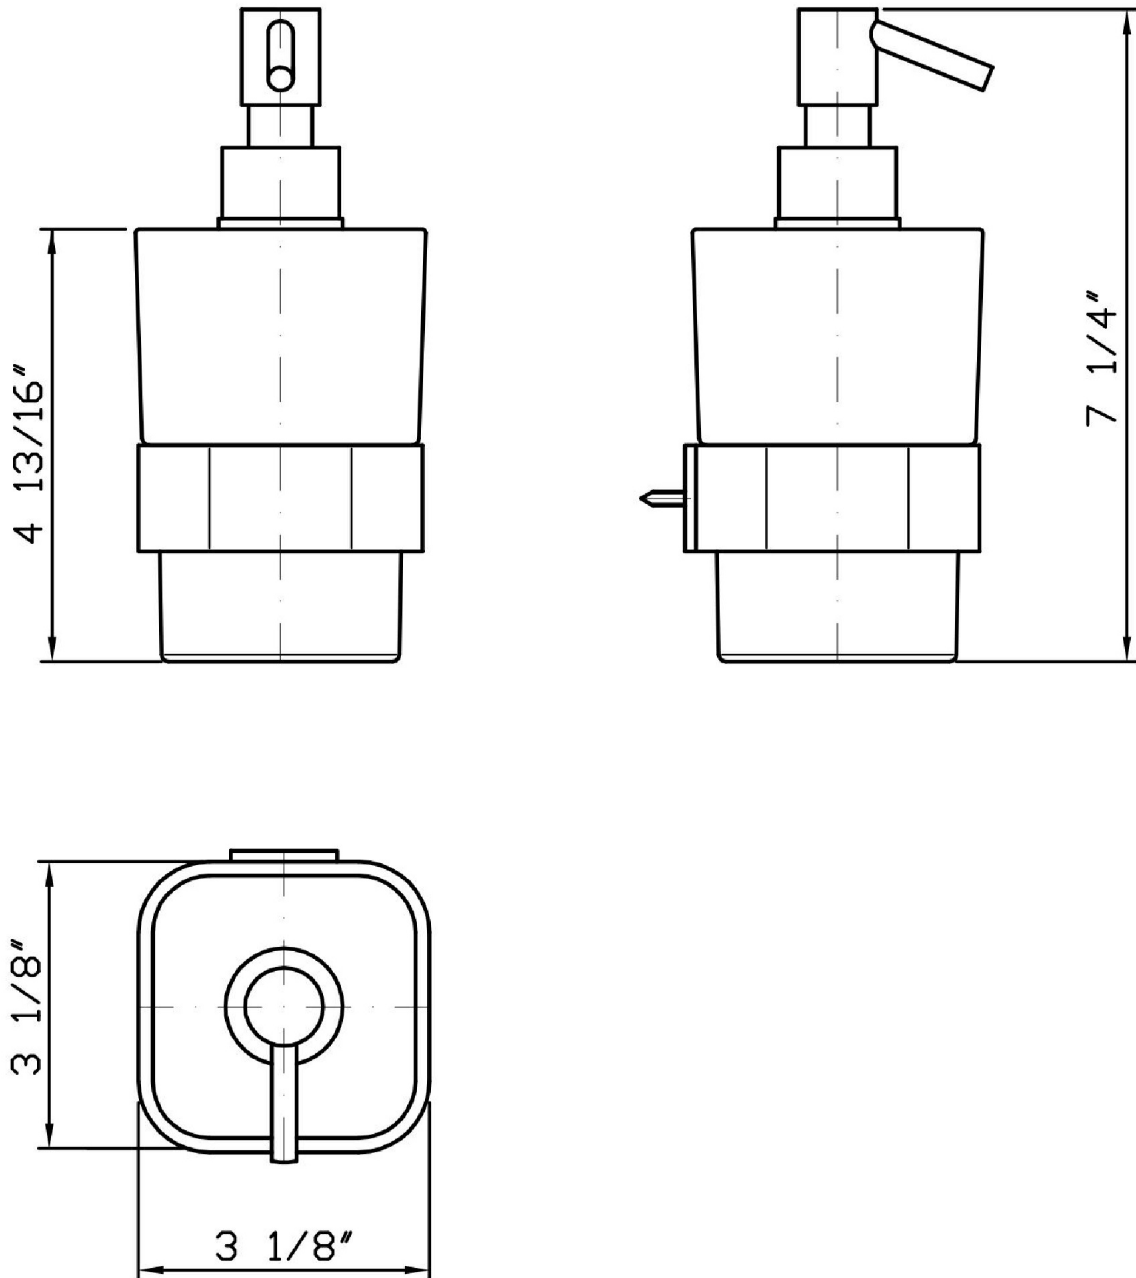

Overall Drawing

Brand ZUCCHETTI

Class ACCESSORIES

SOFT

ZAC715

Weights and Sizes

Weight (lb)	0,84 (Kg)	1,851864 (lb)
Volume (dc3) - (in3)	4,42 (dc3)	0,000270 (in3)
h (mm) - (in)	120 (mm)	4,724412 (in)
L1 (mm) - (in)	160 (mm)	6,299216 (in)
L2 (mm) - (in)	230 (mm)	9,055123 (in)