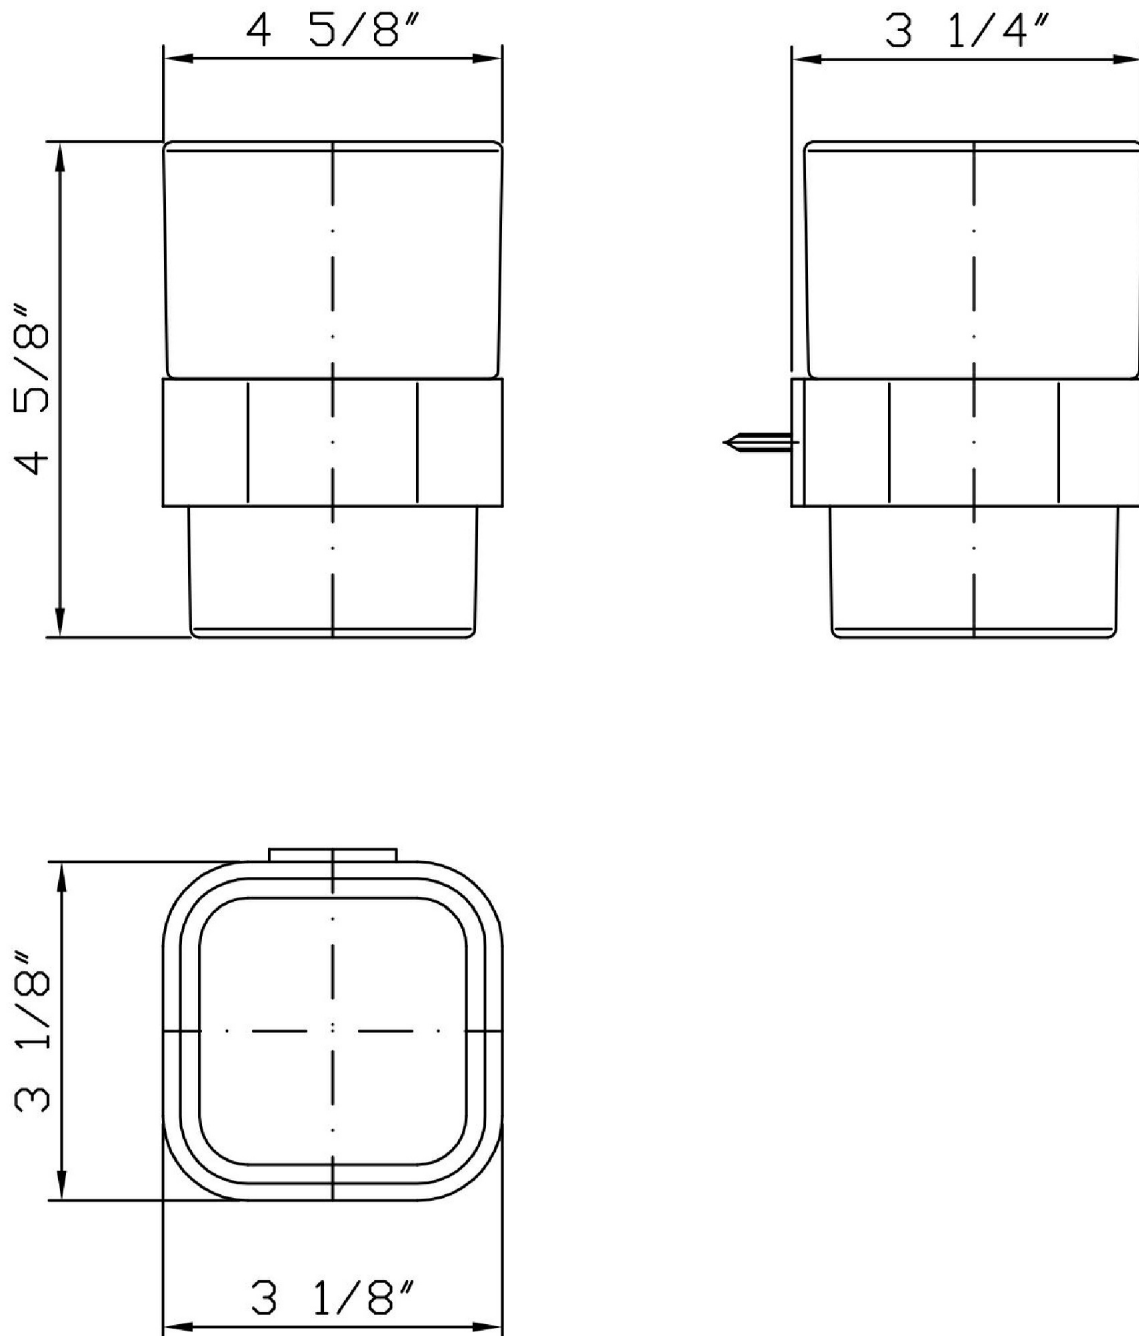

Overall Drawing

Brand ZUCCHETTI

Class

ACCESSORIES

SOFT

ZAC713

Weights and Sizes

Weight (lb)	0,68 (Kg)	1,499128 (lb)
Volume (dc3) - (in3)	4,42 (dc3)	0,000270 (in3)
h (mm) - (in)	120 (mm)	4,724412 (in)
L1 (mm) - (in)	160 (mm)	6,299216 (in)
L2 (mm) - (in)	230 (mm)	9,055123 (in)