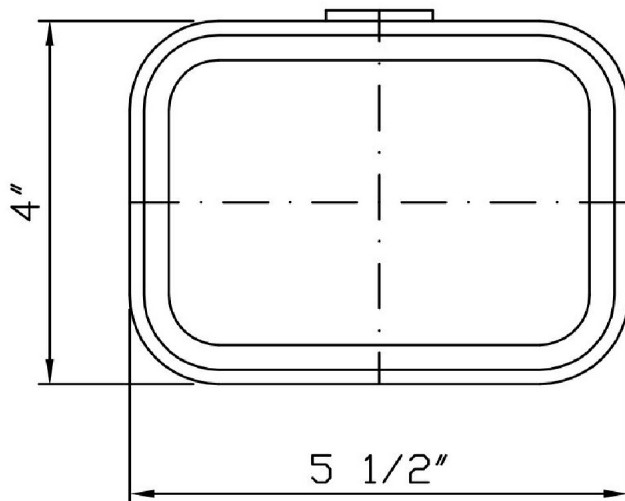

Overall Drawing

Brand ZUCCHETTI

Class ACCESSORIES

SOFT

ZAC710 Weights and Sizes

Weight (lb)	0,73 (Kg)	1,609358 (lb)
Volume (dc3) - (in3)	4,42 (dc3)	0,000270 (in3)
h (mm) - (in)	120 (mm)	4,724412 (in)
L1 (mm) - (in)	160 (mm)	6,299216 (in)
L2 (mm) - (in)	230 (mm)	9,055123 (in)