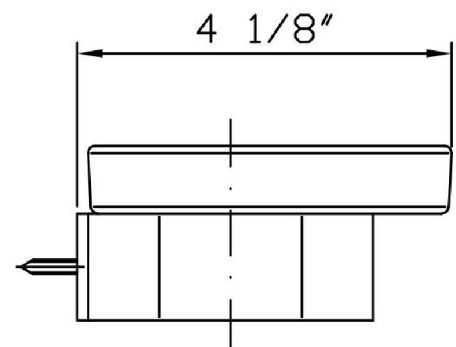

Overall Drawing

Brand ZUCCHETTI

Class ACCESSORIES

SOFT

ZAC710 Weights and Sizes

Weight (lb)	0,73 (Kg)	1,609358 (lb)
Volume (dc3) - (in3)	4,42 (dc3)	0,000270 (in3)
h (mm) - (in)	120 (mm)	4,724412 (in)
L1 (mm) - (in)	160 (mm)	6,299216 (in)
L2 (mm) - (in)	230 (mm)	9,055123 (in)