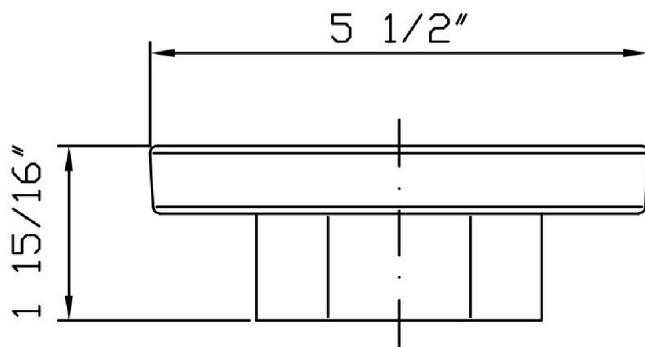

Overall Drawing

Brand ZUCCHETTI

Class ACCESSORIES

SOFT

ZAC710 Weights and Sizes

Weight (lb)	0,73 (Kg)	1,609358 (lb)
Volume (dc3) - (in3)	4,42 (dc3)	0,000270 (in3)
h (mm) - (in)	120 (mm)	4,724412 (in)
L1 (mm) - (in)	160 (mm)	6,299216 (in)
L2 (mm) - (in)	230 (mm)	9,055123 (in)