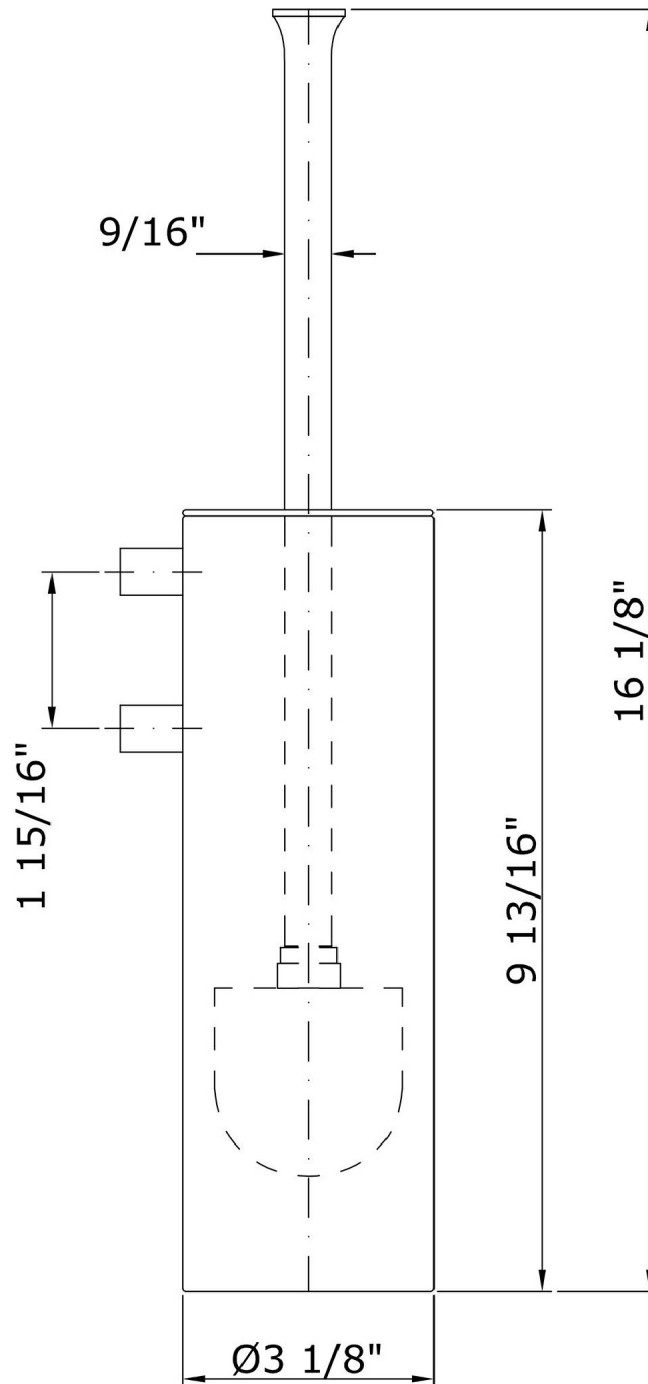

Brand ZUCCHETTI

Class

ACCESSORIES

BELLAGIO

ZAC556

Overall Drawing