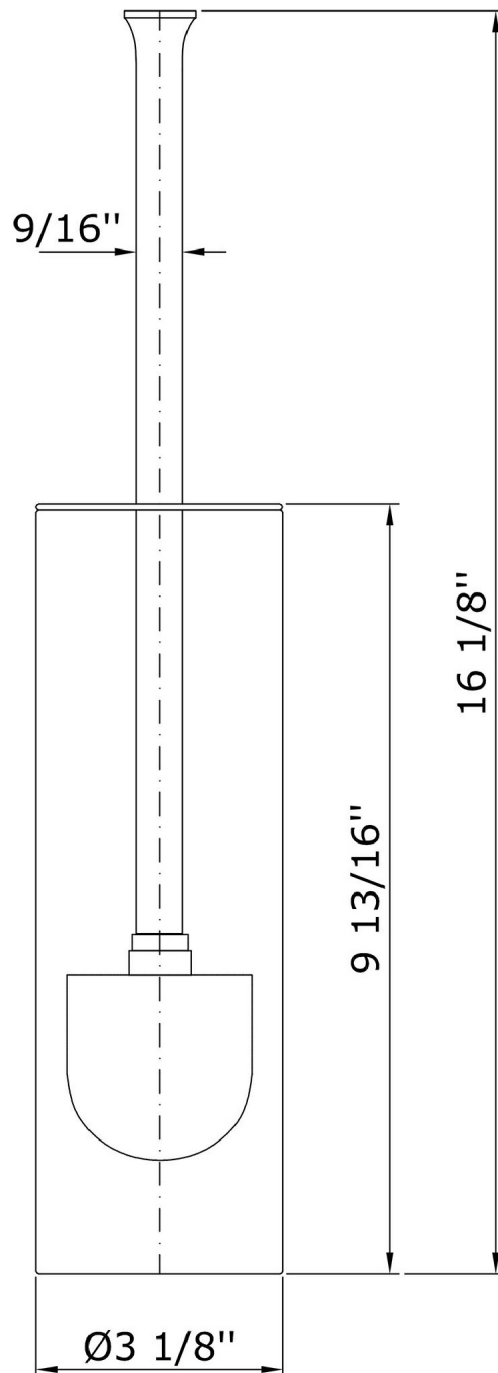

BELLAGIO

ZAC555

Overall Drawing