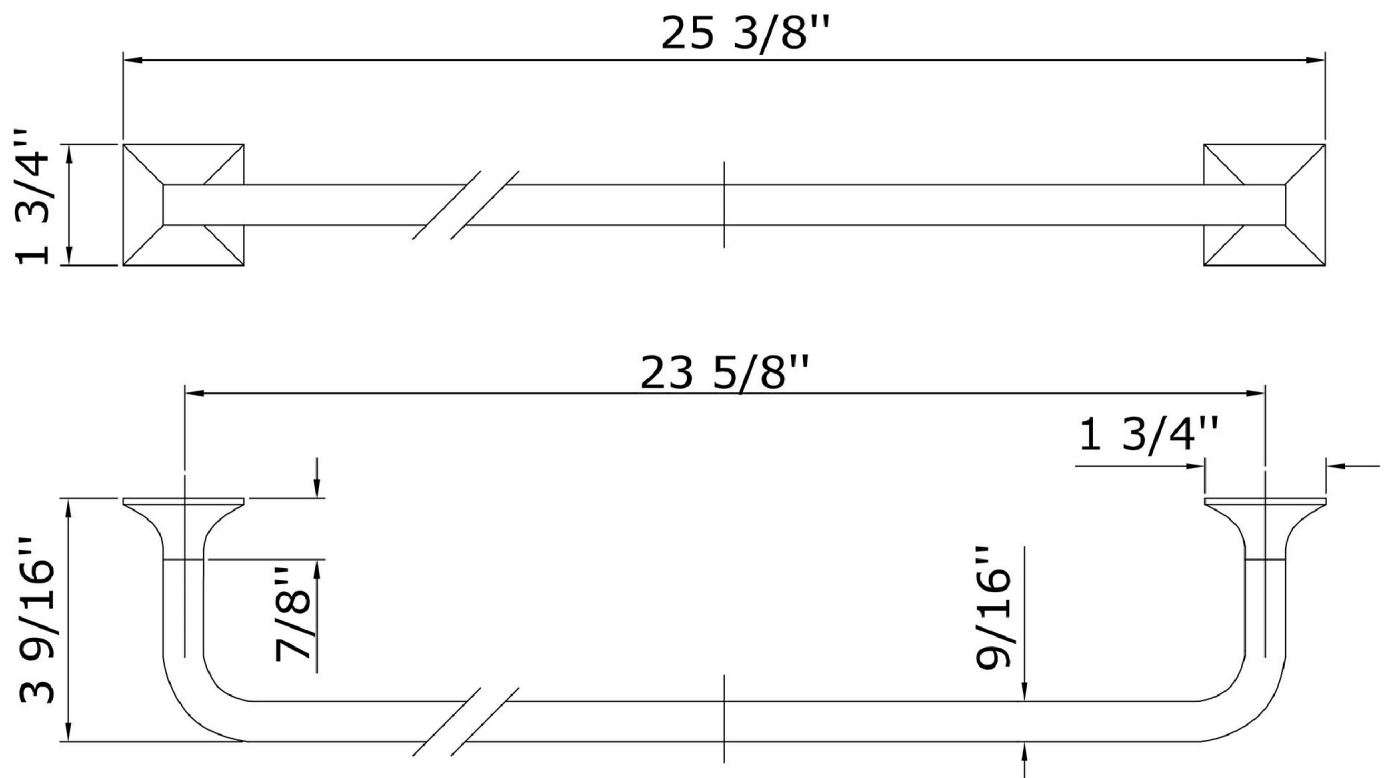

BELLAGIO

ZAC521

Overall Drawing