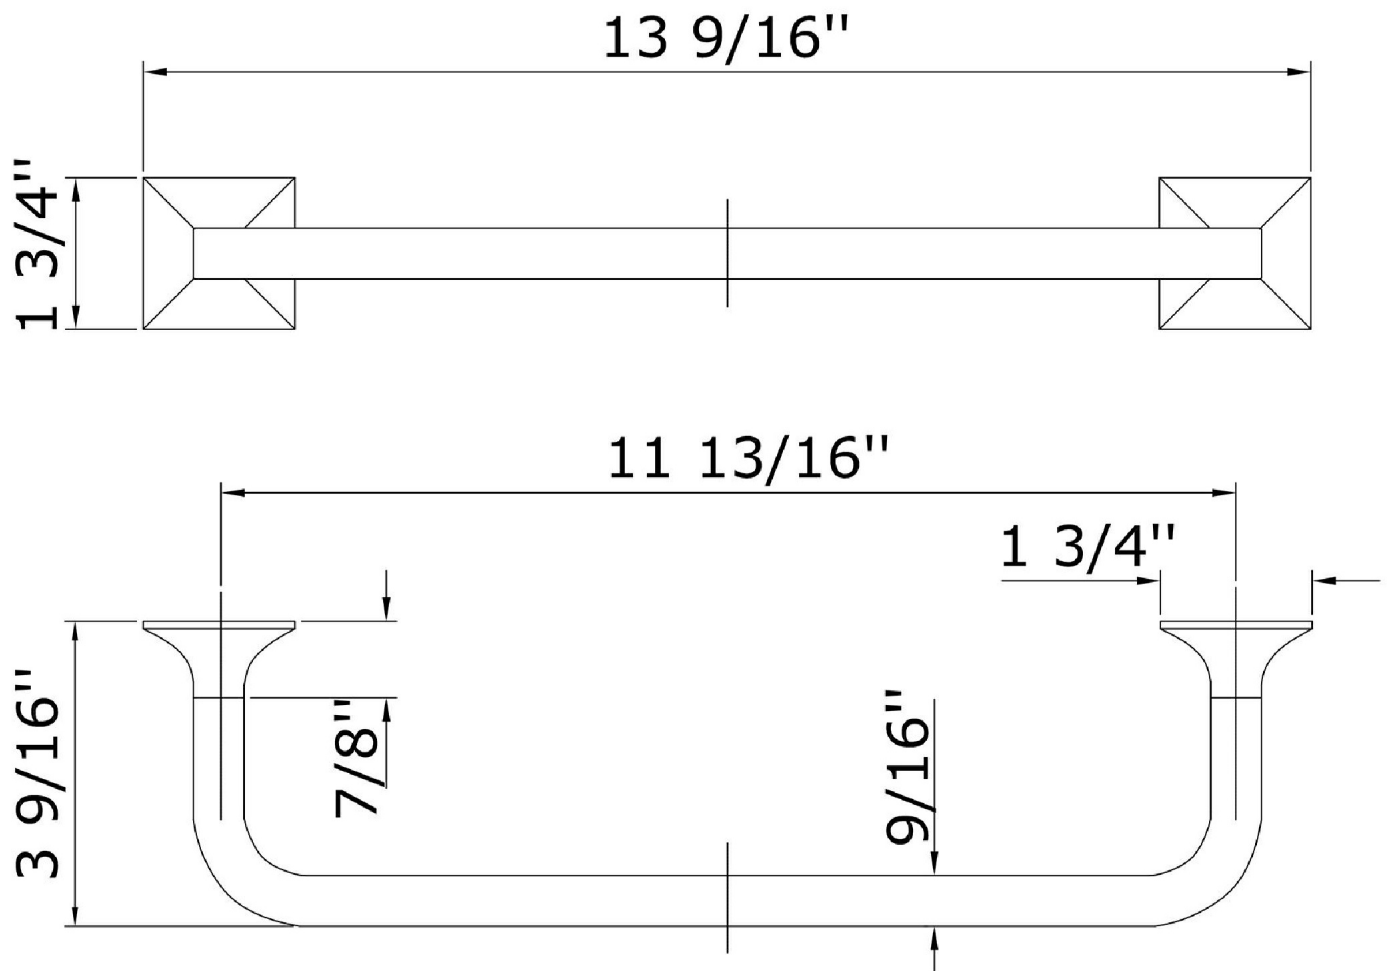

Brand ZUCCHETTI

Class ACCESSORIES

BELLAGIO

ZAC520 Towel holder.

Towel holder, length 11 13/16".

Finishes

Chrome

Brushed Nickel

ZAC520

Overall Drawing

Brand ZUCCHETTI

Class ACCESSORIES

BELLAGIO

ZAC520 Weights and Sizes

Weight (lb)	0,49 (Kg)	1,080254 (lb)
Volume (dc3) - (in3)	1,99 (dc3)	0,000121 (in3)
h (mm) - (in)	55 (mm)	2,1653555 (in)
L1 (mm) - (in)	100 (mm)	3,93701 (in)
L2 (mm) - (in)	360 (mm)	14,173236 (in)