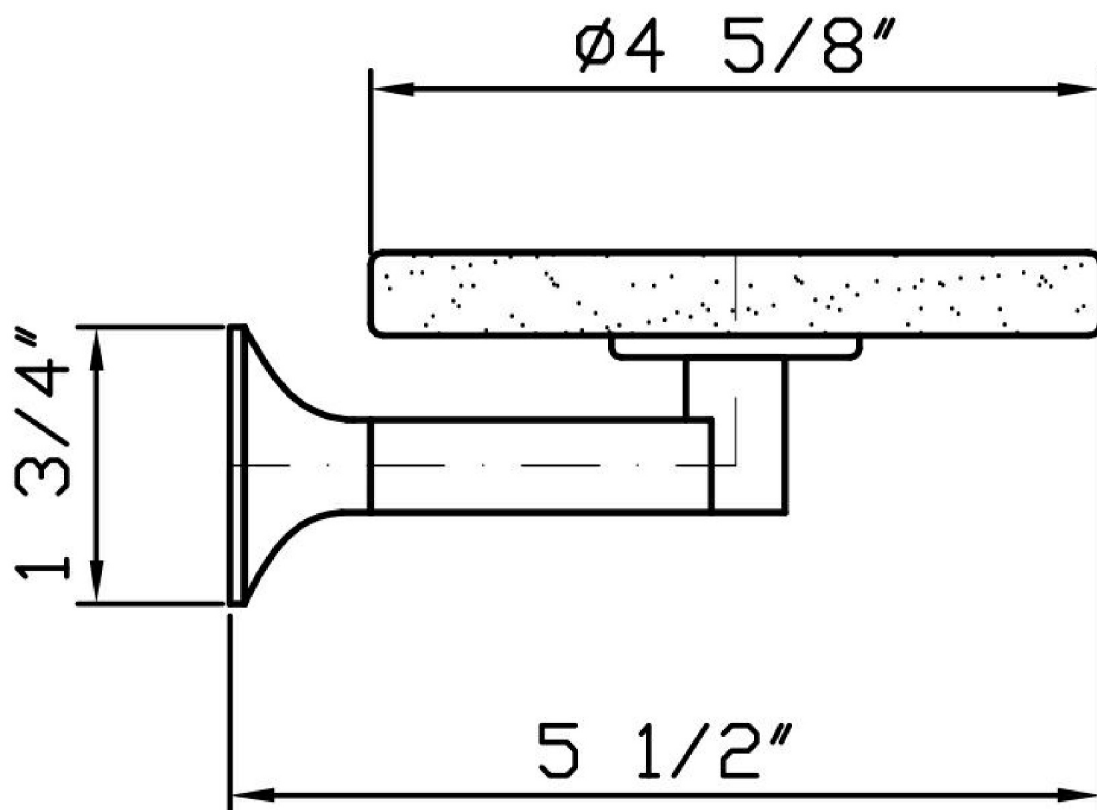

ZAC510

Overall Drawing

Brand ZUCCHETTI

Class

ACCESSORIES

BELLAGIO

ZAC510

Weights and Sizes

Weight (lb)	0,49 (Kg)	1,080254 (lb)
Volume (dc3) - (in3)	3,32 (dc3)	0,000203 (in3)
h (mm) - (in)	93 (mm)	3,6614193 (in)
L1 (mm) - (in)	162 (mm)	6,3779562 (in)
L2 (mm) - (in)	220 (mm)	8,661422 (in)