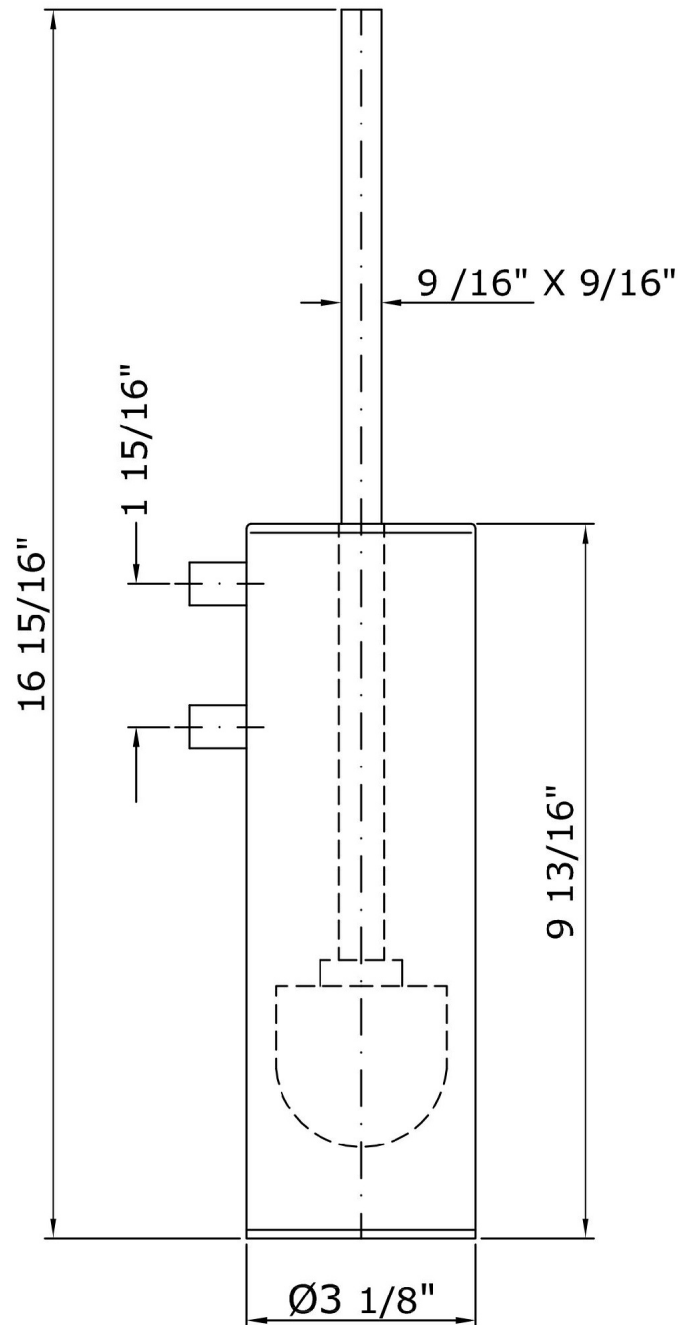

AGUABLU

ZAC456

Overall Drawing