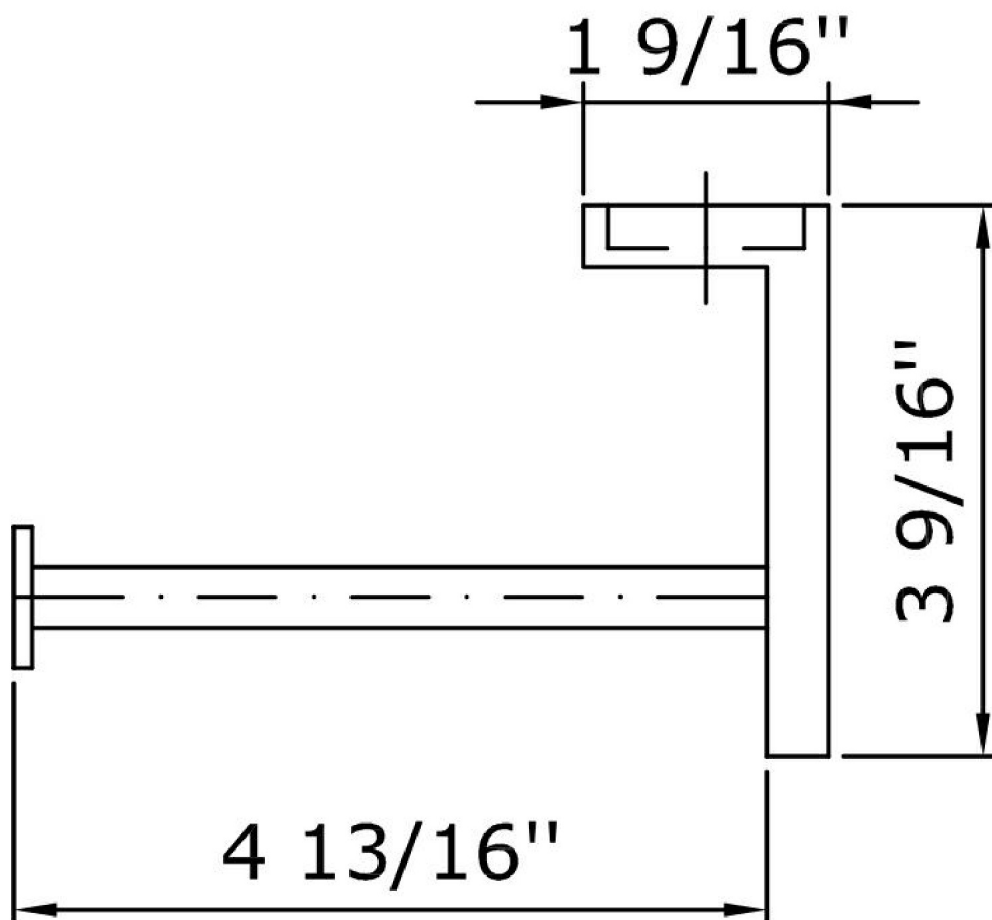

Overall Drawing

Brand ZUCCHETTI

Class ACCESSORIES

AGUABLU

ZAC430 Weights and Sizes

Weight (lb)	0,52 (Kg)	1,146392 (lb)
Volume (dc3) - (in3)	1,15 (dc3)	0,000070 (in3)
h (mm) - (in)	45 (mm)	1,7716545 (in)
L1 (mm) - (in)	134 (mm)	5,2755934 (in)
L2 (mm) - (in)	190 (mm)	7,480319 (in)