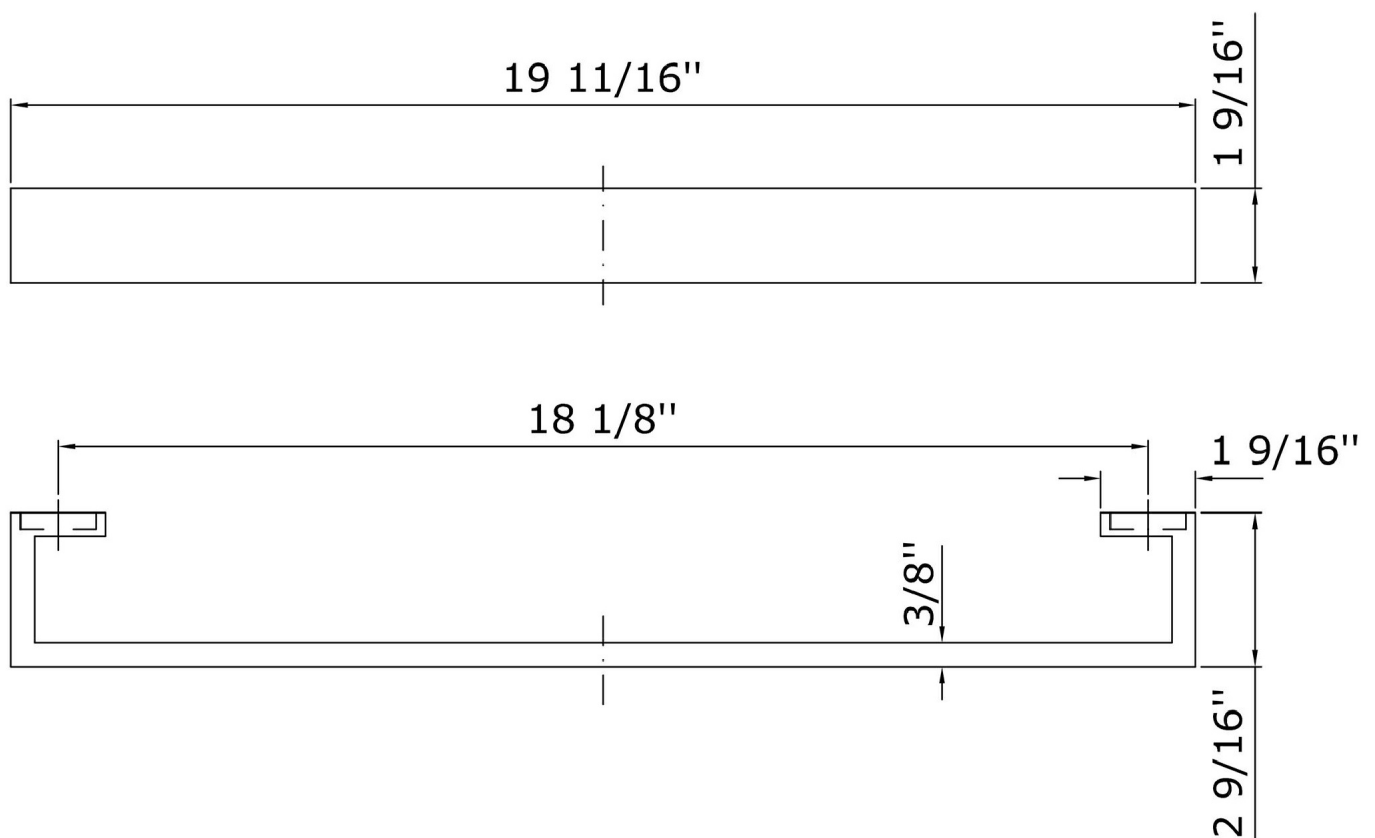

Brand ZUCCHETTI

Class

ACCESSORIES

AGUABLU

ZAC422

Overall Drawing