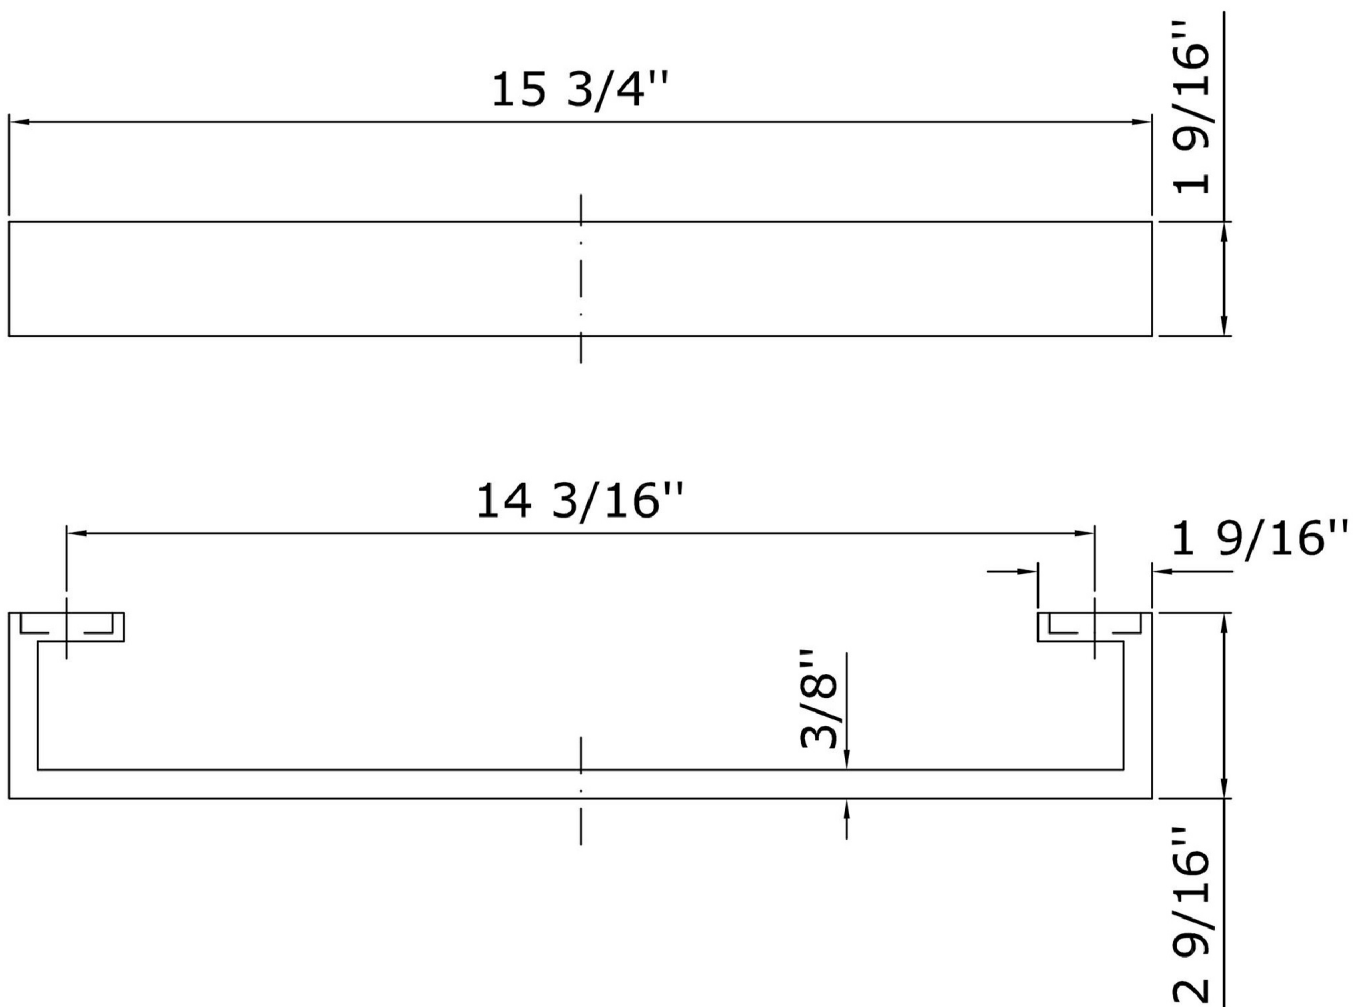

Brand ZUCCHETTI

Class ACCESSORIES

AGUABLU

ZAC421 Towel holder.

Towel holder, length 15 3/4".

Finishes

Chrome

Brushed Nickel

Overall Drawing

Brand ZUCCHETTI

Class

ACCESSORIES

AGUABLU

ZAC421 Weights and Sizes

Weight (lb)	1,05 (Kg)	2,31483 (lb)
Volume (dc3) - (in3)	2 (dc3)	0,000122 (in3)
h (mm) - (in)	50 (mm)	1,968505 (in)
L1 (mm) - (in)	76 (mm)	2,9921276 (in)
L2 (mm) - (in)	525 (mm)	20,6693025 (in)