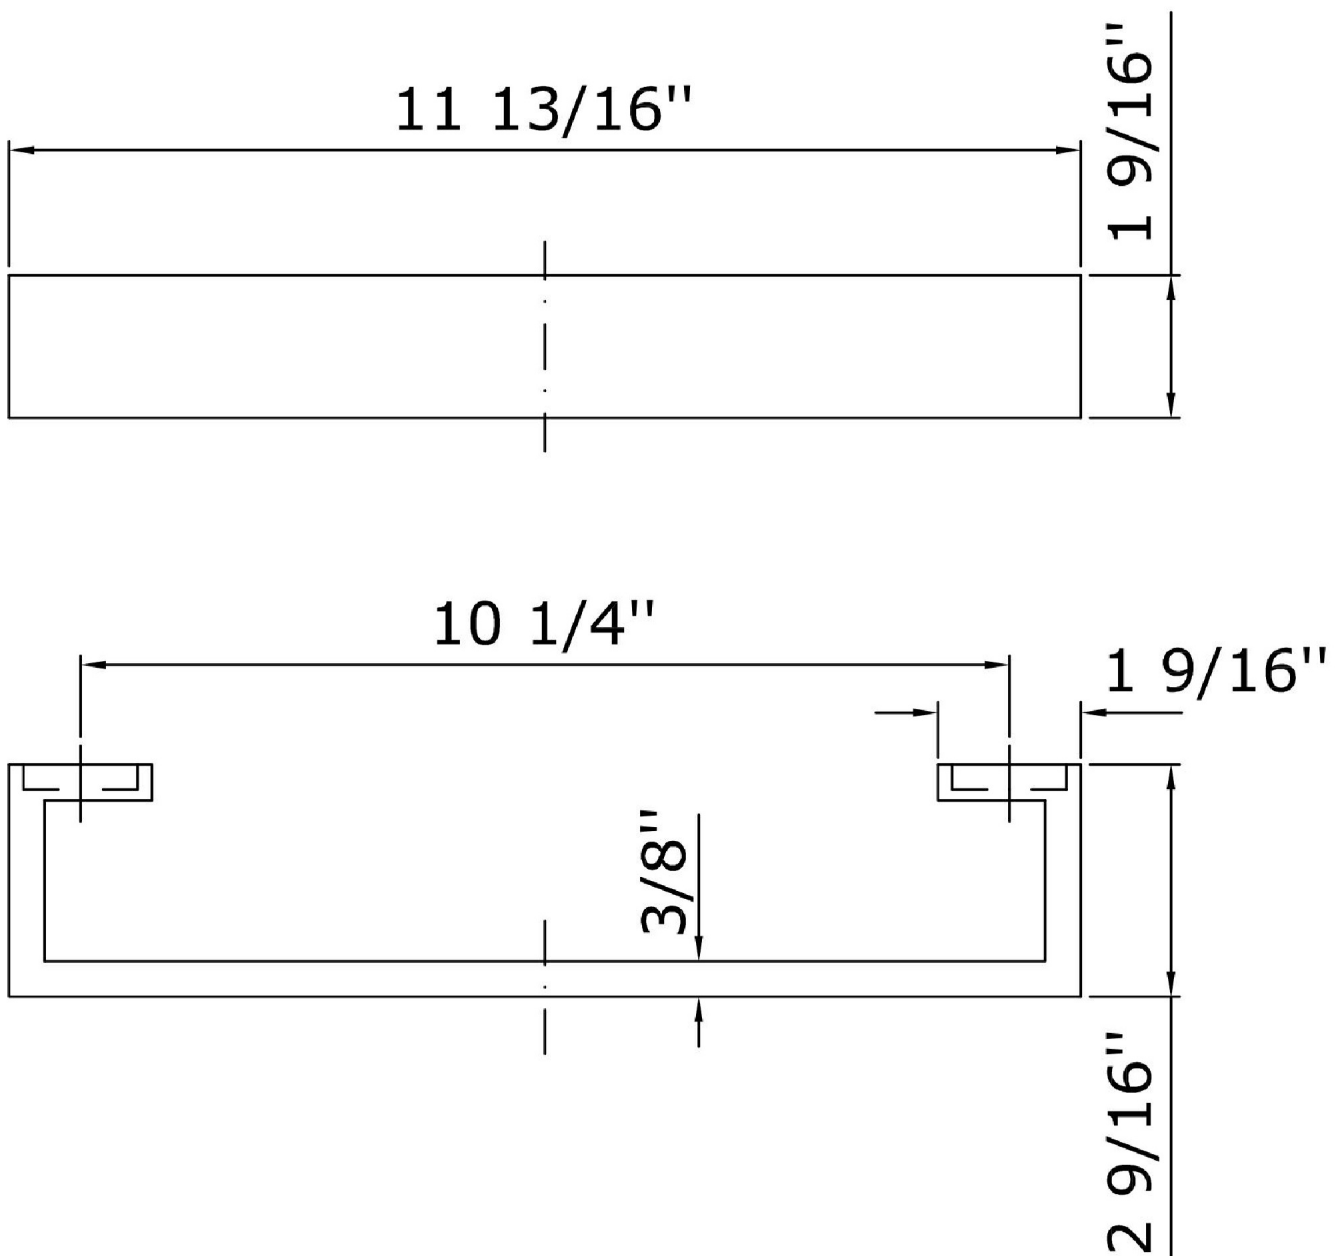

Brand ZUCCHETTI

Class ACCESSORIES

AGUABLU

ZAC420 Towel holder.

Towel holder, length 11 13/16".

Finishes

Chrome

Brushed Nickel

Overall Drawing

Brand ZUCCHETTI

Class ACCESSORIES

AGUABLU

ZAC420 Weights and Sizes

Weight (lb)	0,9 (Kg)	1,98414 (lb)
Volume (dc3) - (in3)	1,24 (dc3)	0,000076 (in3)
h (mm) - (in)	50 (mm)	1,968505 (in)
L1 (mm) - (in)	76 (mm)	2,9921276 (in)
L2 (mm) - (in)	325 (mm)	12,7952825 (in)