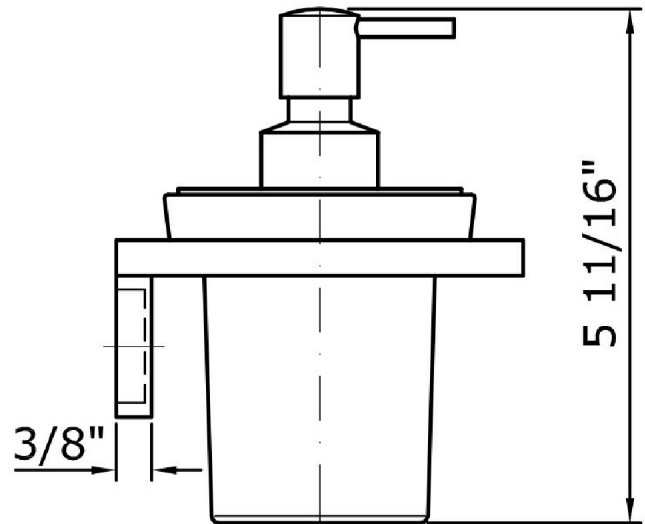

AGUABLU

ZAC415 Overall Drawing