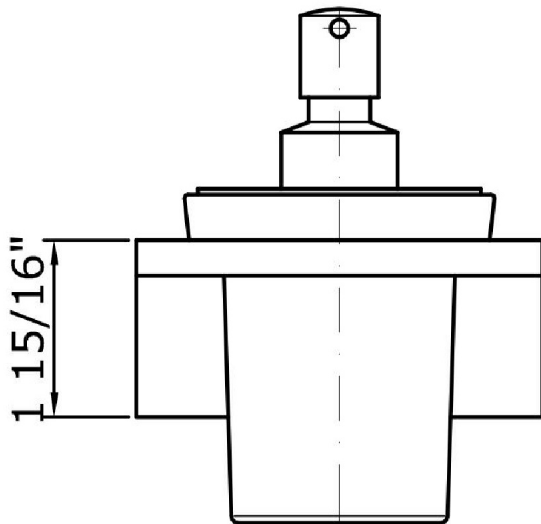

AGUABLU

ZAC415 Overall Drawing