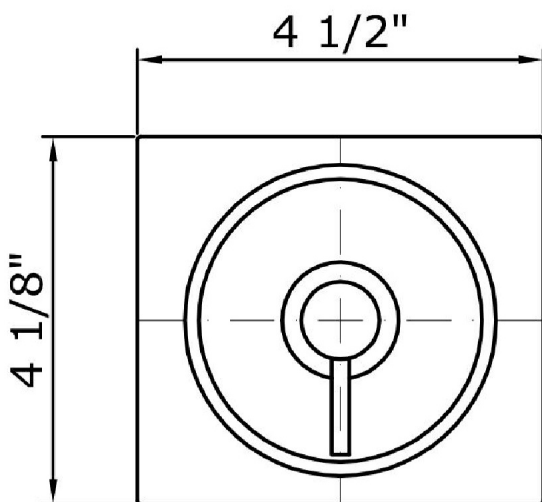

AGUABLU

ZAC415 Overall Drawing