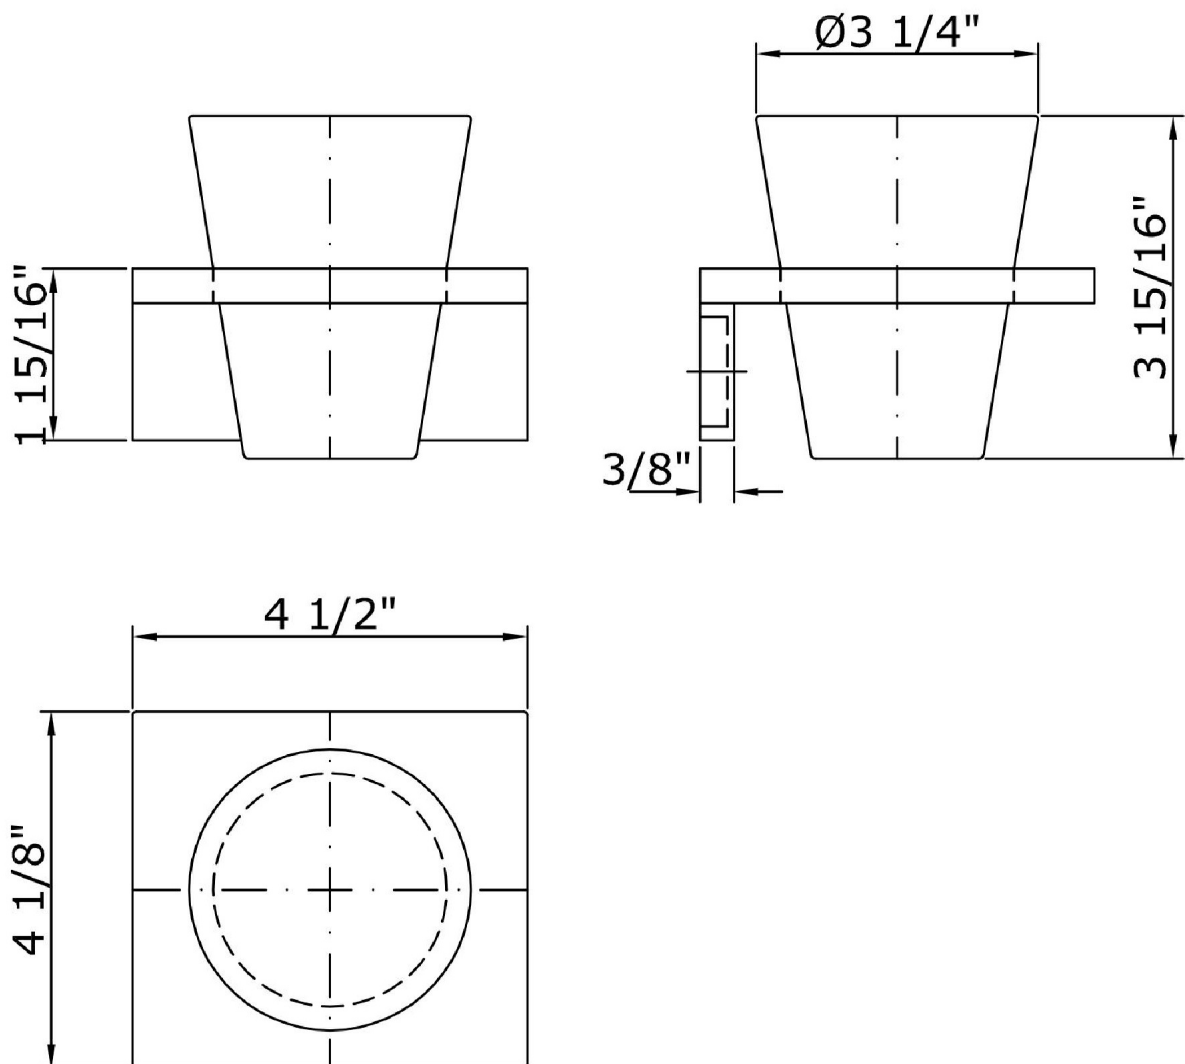

Brand ZUCCHETTI

Class

ACCESSORIES

AGUABLU

ZAC413 Weights and Sizes

Weight (lb)	1,42 (Kg)	3,130532 (lb)
Volume (dc3) - (in3)	2,77 (dc3)	0,000169 (in3)
h (mm) - (in)	90 (mm)	3,543309 (in)
L1 (mm) - (in)	143 (mm)	5,6299243 (in)
L2 (mm) - (in)	215 (mm)	8,4645715 (in)