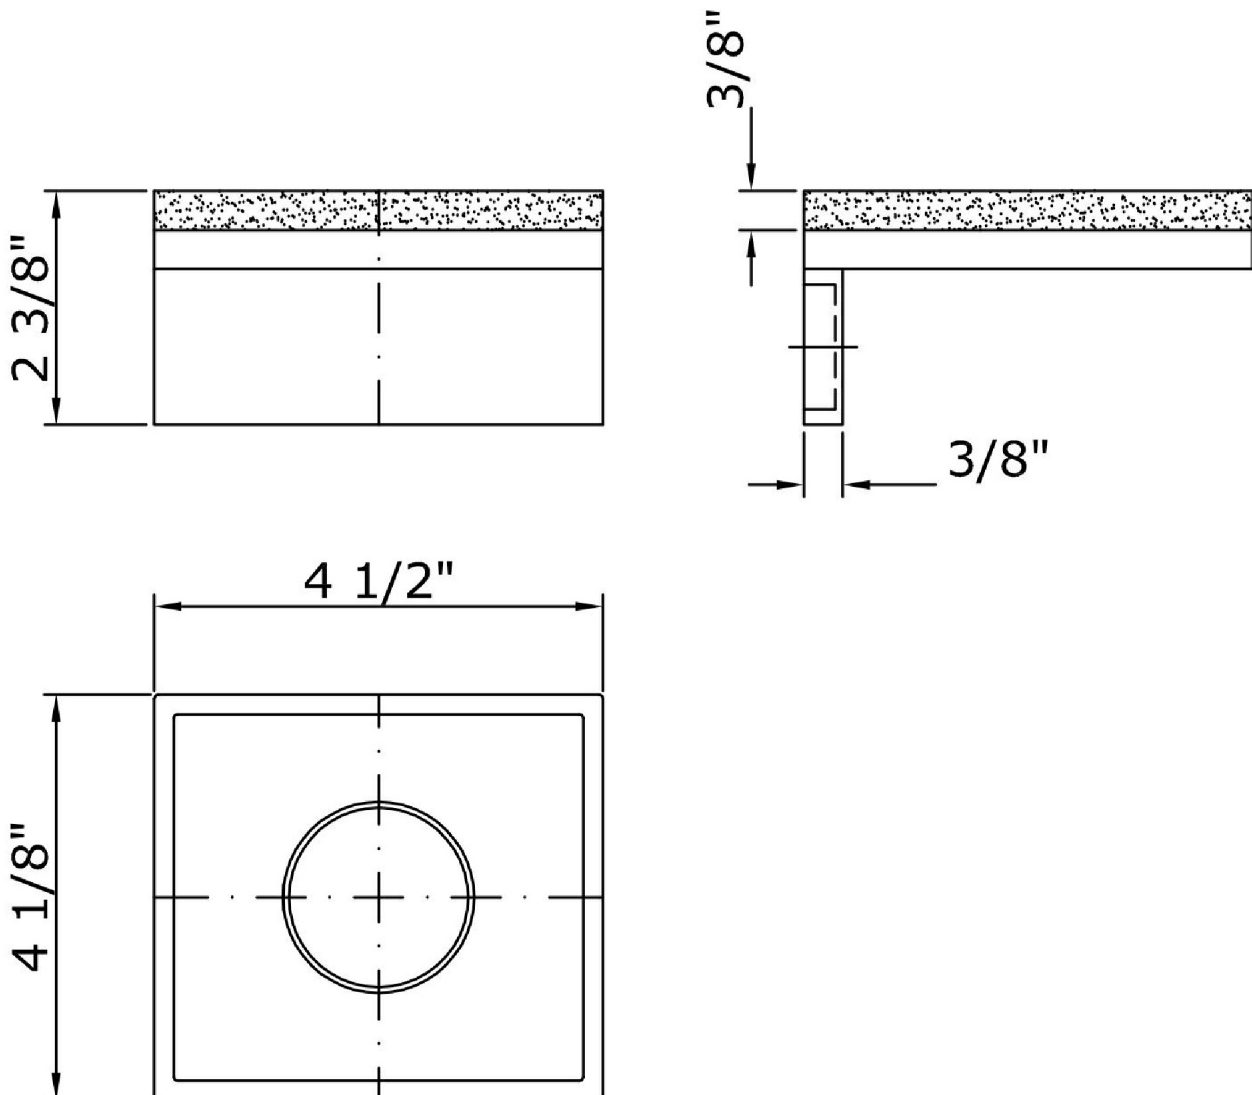

Brand ZUCCHETTI

Class

ACCESSORIES

AGUABLU

ZAC410 Weights and Sizes

Weight (lb)	1,46 (Kg)	3,218716 (lb)
Volume (dc3) - (in3)	2,77 (dc3)	0,000169 (in3)
h (mm) - (in)	90 (mm)	3,543309 (in)
L1 (mm) - (in)	143 (mm)	5,6299243 (in)
L2 (mm) - (in)	215 (mm)	8,4645715 (in)