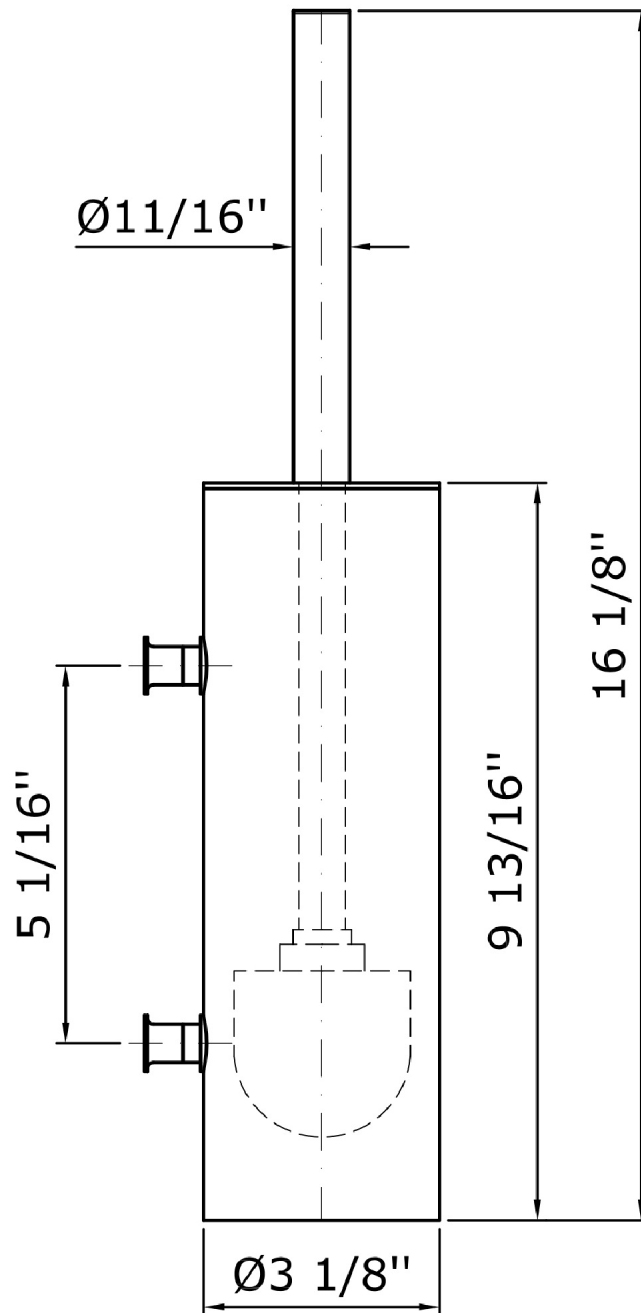

ISY

ZAC356

WC brush set, wall mounted.

WC brush set, wall mounted.

Finiture / Finishes

	 C3	 C8	 C40	 C41	 C50	 C51
Chrome	Brushed Nickel	Polished Nickel	Gold	Brushed Gold	Metal Black	Brushed Metal Black
 W1	 N1	 N7				
Embossed Matt White	Embossed Matt Black	Soft Touch Black				

ISY

ZAC356

Disegno Complessivo / Overall Drawing

ISY

ZAC356

Pesi e Misure / Weights and Sizes

Peso (Kg) Weight (lb)	1,08 (Kg)	2,38 (lb)
Volume test (dc3) - (in3)	3,97 (dc3)	242,26 (in3)
h (mm) - (in)	90,00 (mm)	3,54 (in)
L1 (mm) - (in)	100,00 (mm)	3,94 (in)
L2 (mm) - (in)	440,00 (mm)	17,32 (in)