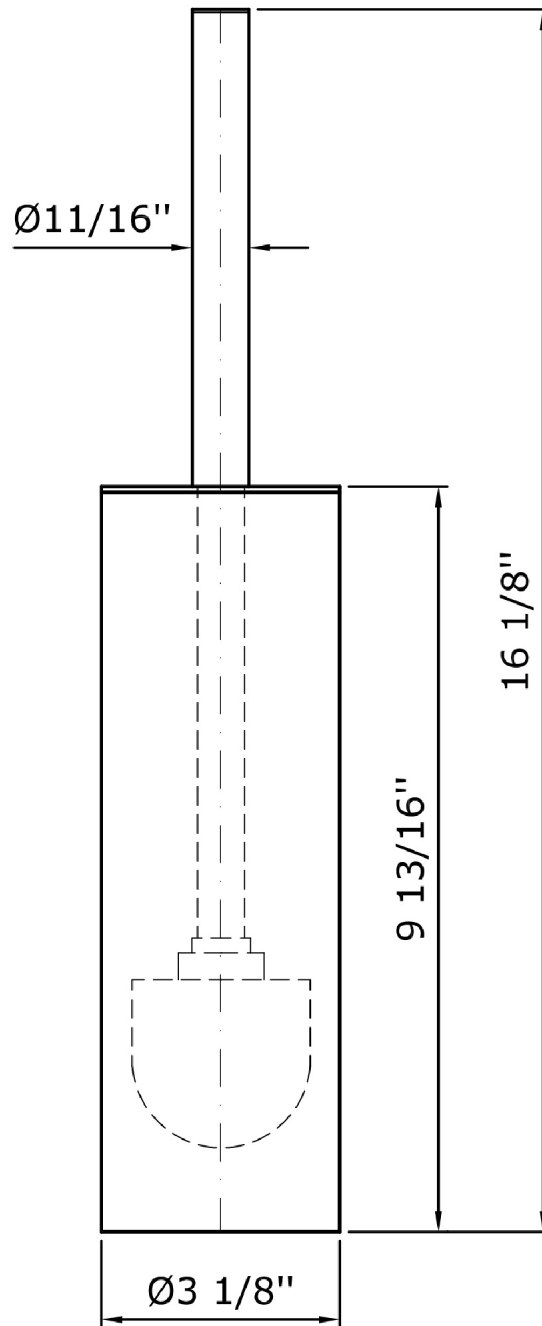

## ISY

ZAC355

WC brush set, free standing.

WC brush set, free standing.

## ISY

ZAC355

Disegno Complessivo / Overall Drawing

### Pesi e Misure / Weights and Sizes

Peso ( Kg ) Weight ( lb )	0,98 ( Kg )	2,16 ( lb )
Volume test ( dc3 ) - ( in3 )	3,97 ( dc3 )	242,26 ( in3 )
h ( mm ) - ( in )	90,00 ( mm )	3,54 ( in )
L1 ( mm ) - ( in )	100,00 ( mm )	3,94 ( in )
L2 ( mm ) - ( in )	440,00 ( mm )	17,32 ( in )