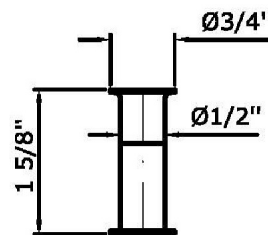

Brand ZUCCHETTI

Class ACCESSORIES

ISY

ZAC350.9500 Overall Drawing