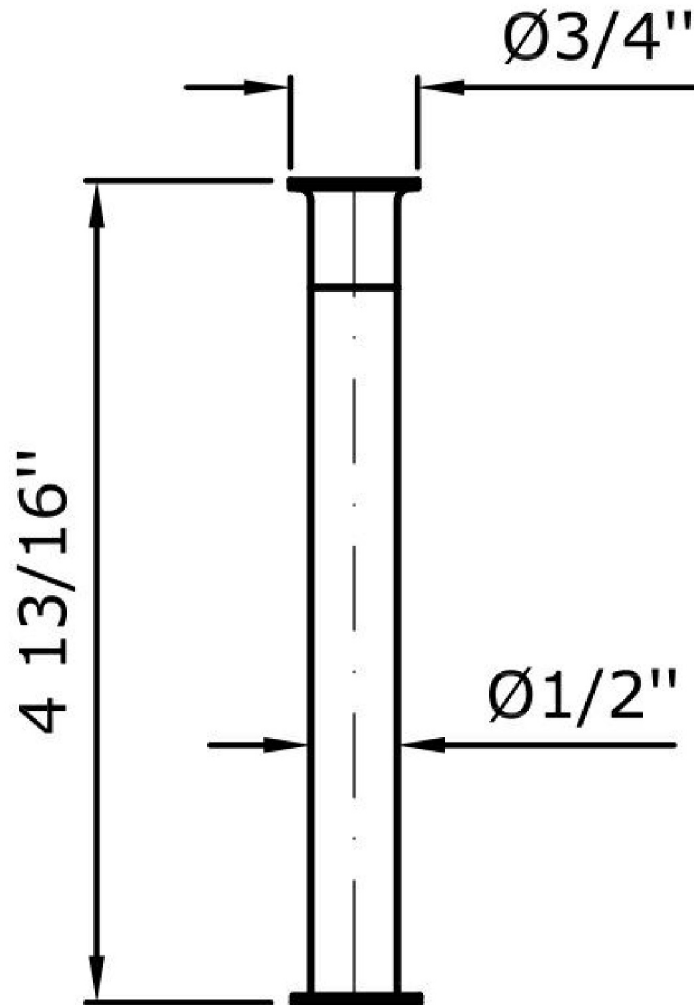

Brand ZUCCHETTI

Class

ACCESSORIES

ISY

ZAC332

Overall Drawing