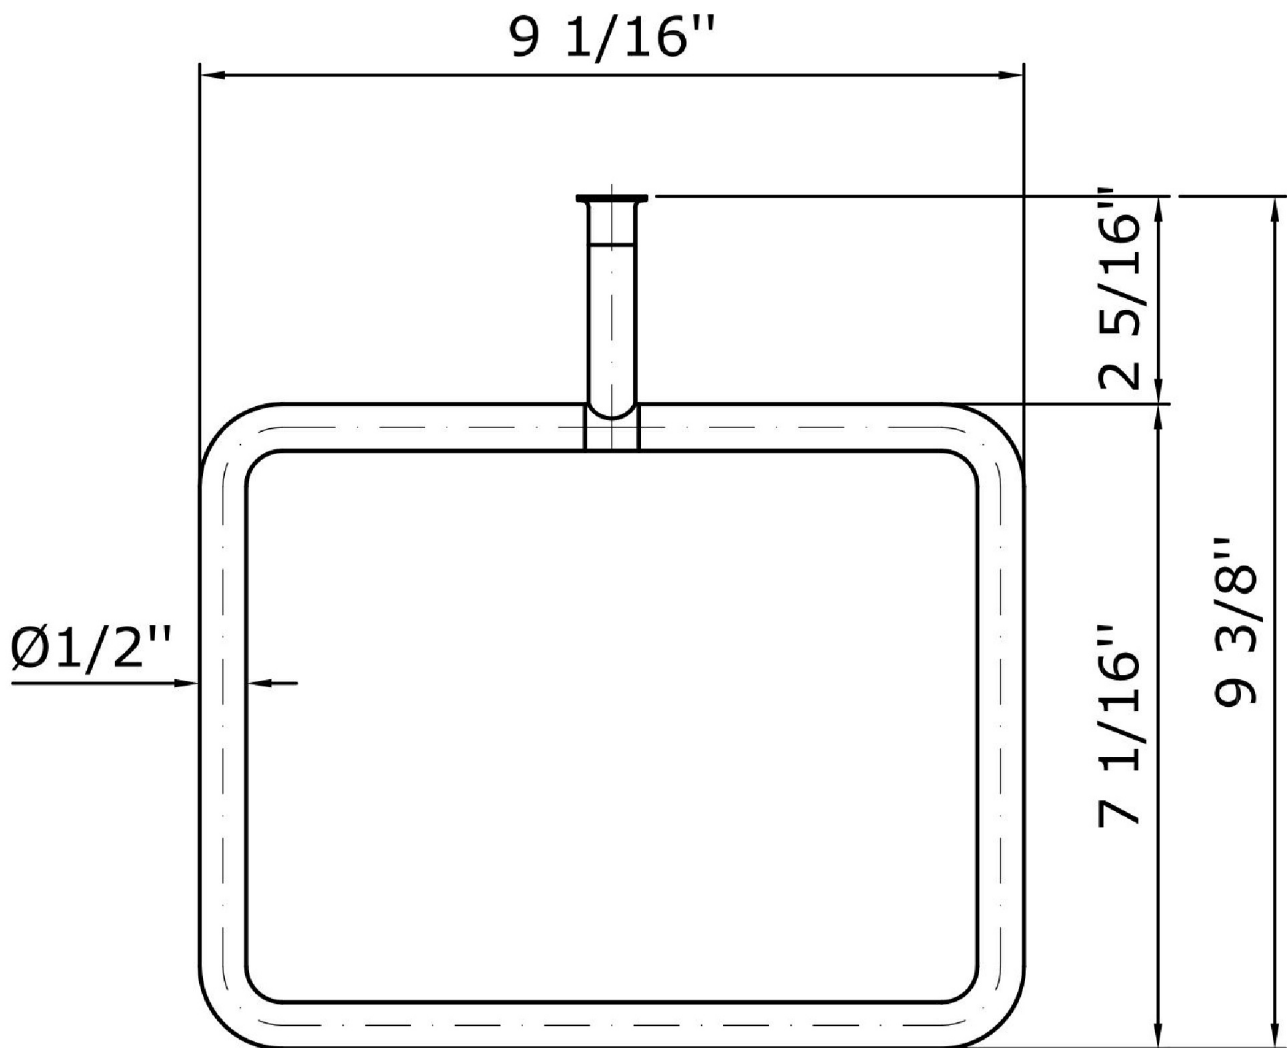

Brand ZUCCHETTI

Class

ACCESSORIES

ISY

ZAC325

Weights and Sizes

Weight (lb)	0,43 (Kg)	0,947978 (lb)
Volume (dc3) - (in3)	1,97 (dc3)	0,000120 (in3)
h (mm) - (in)	30 (mm)	1,181103 (in)
L1 (mm) - (in)	190 (mm)	7,480319 (in)
L2 (mm) - (in)	345 (mm)	13,5826845 (in)