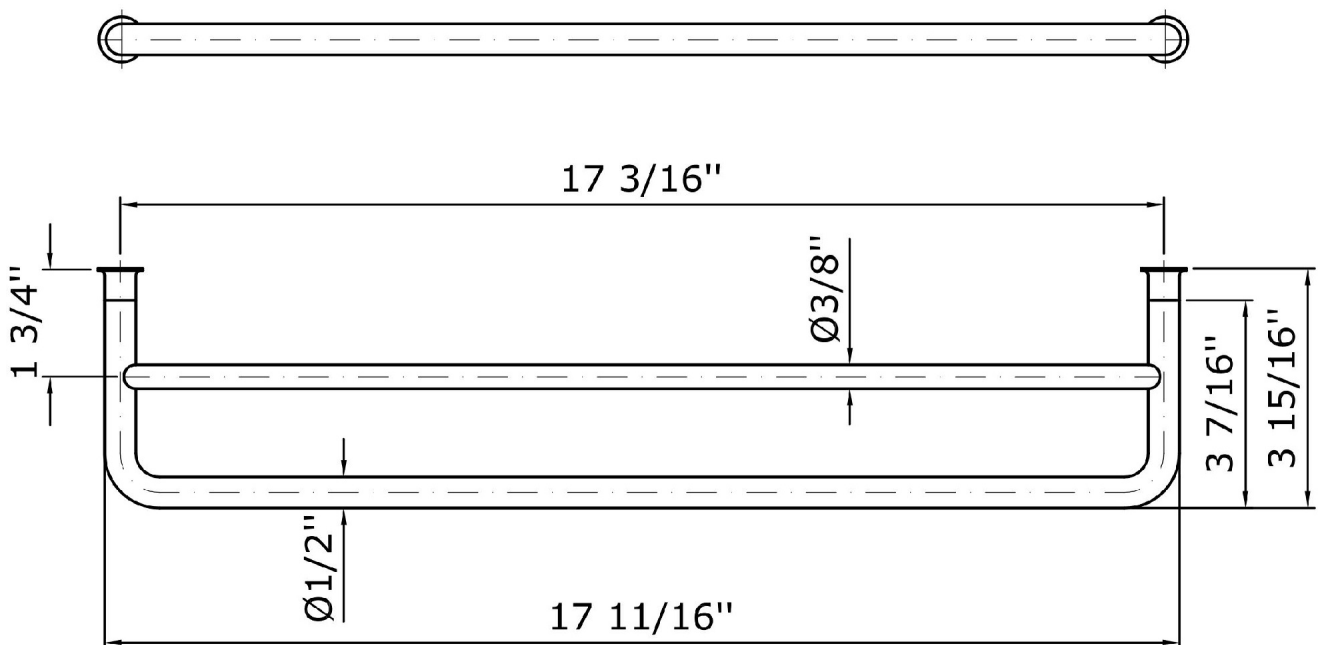

Brand ZUCCHETTI

Class

ACCESSORIES

ISY

ZAC322

Overall Drawing