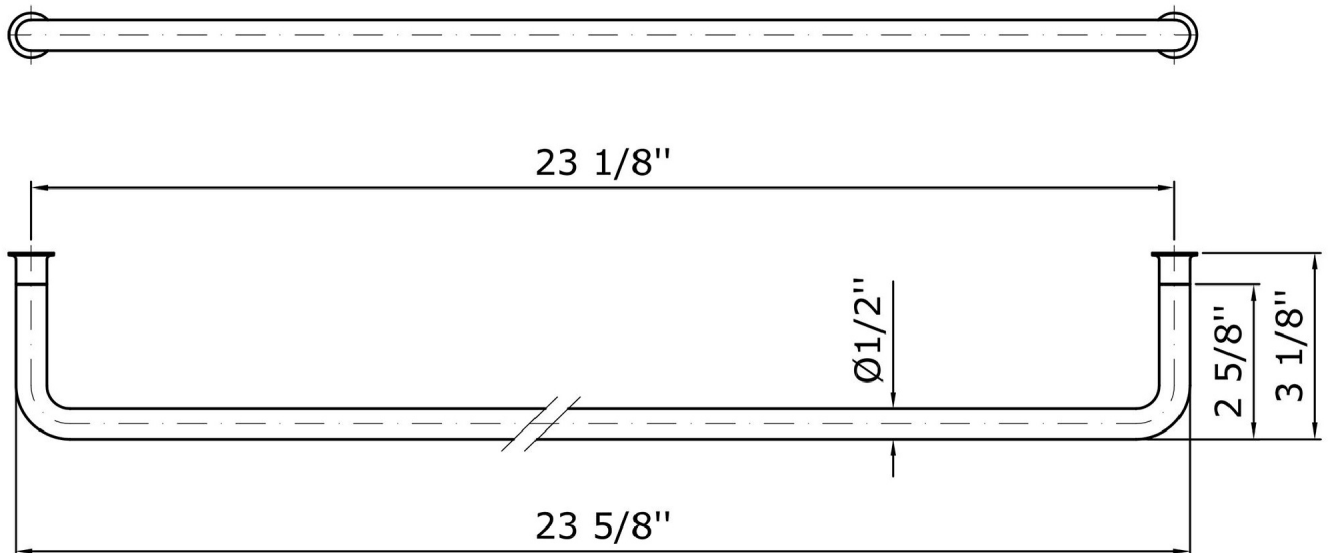

Brand ZUCCHETTI

Class ACCESSORIES

ISY

ZAC321

Overall Drawing