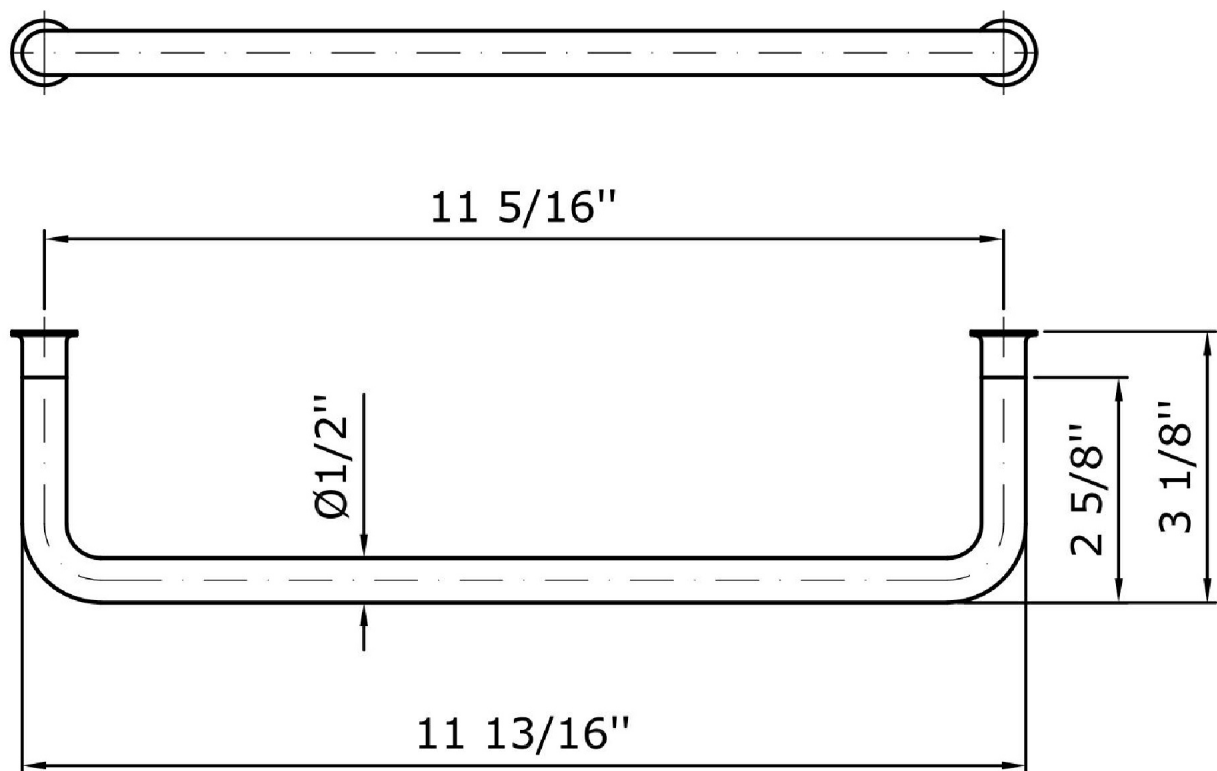

Brand ZUCCHETTI

Class

ACCESSORIES

ISY

ZAC320

Overall Drawing