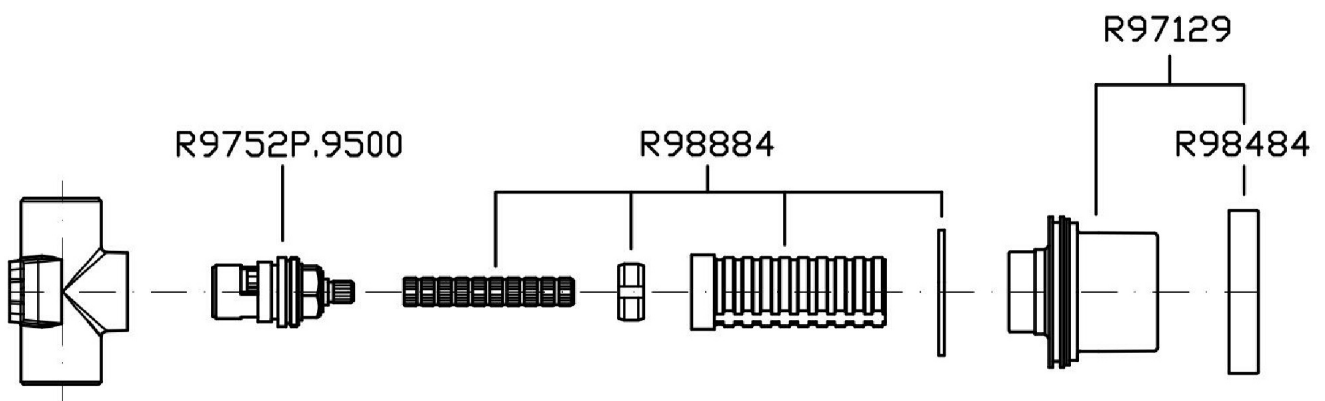

AGUABLU

AGUABLU

ZA5729.1900 Overall Drawing

Brand ZUCCHETTI

Class

AGUABLU

AGUABLU

ZA5729.1900 Exploded

ZA5729.1900 Weights and Sizes

Weight (lb)	0,65 (Kg)	1,43299 (lb)
Volume (dc3) - (in3)	2,77 (dc3)	0,000169 (in3)
h (mm) - (in)	90 (mm)	3,543309 (in)
L1 (mm) - (in)	143 (mm)	5,6299243 (in)
L2 (mm) - (in)	215 (mm)	8,4645715 (in)