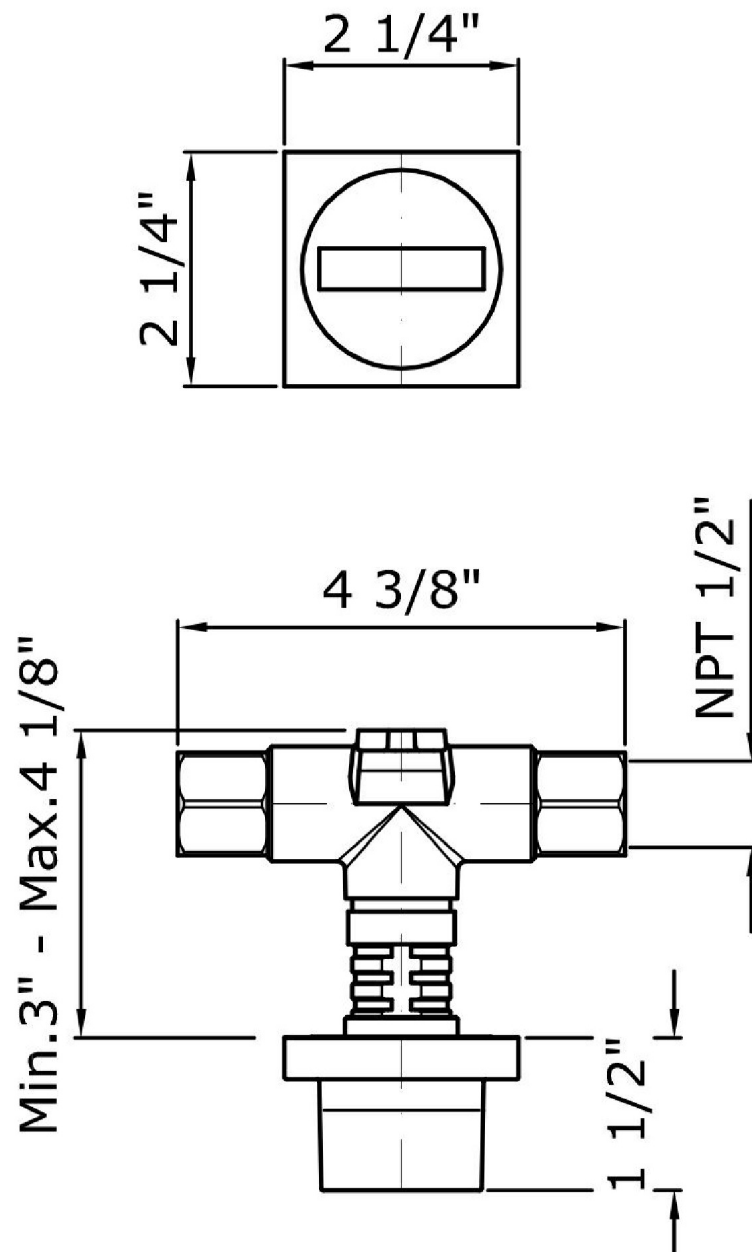

Brand ZUCCHETTI

Class

AGUABLU

AGUABLU

ZA5729.1900 Overall Drawing