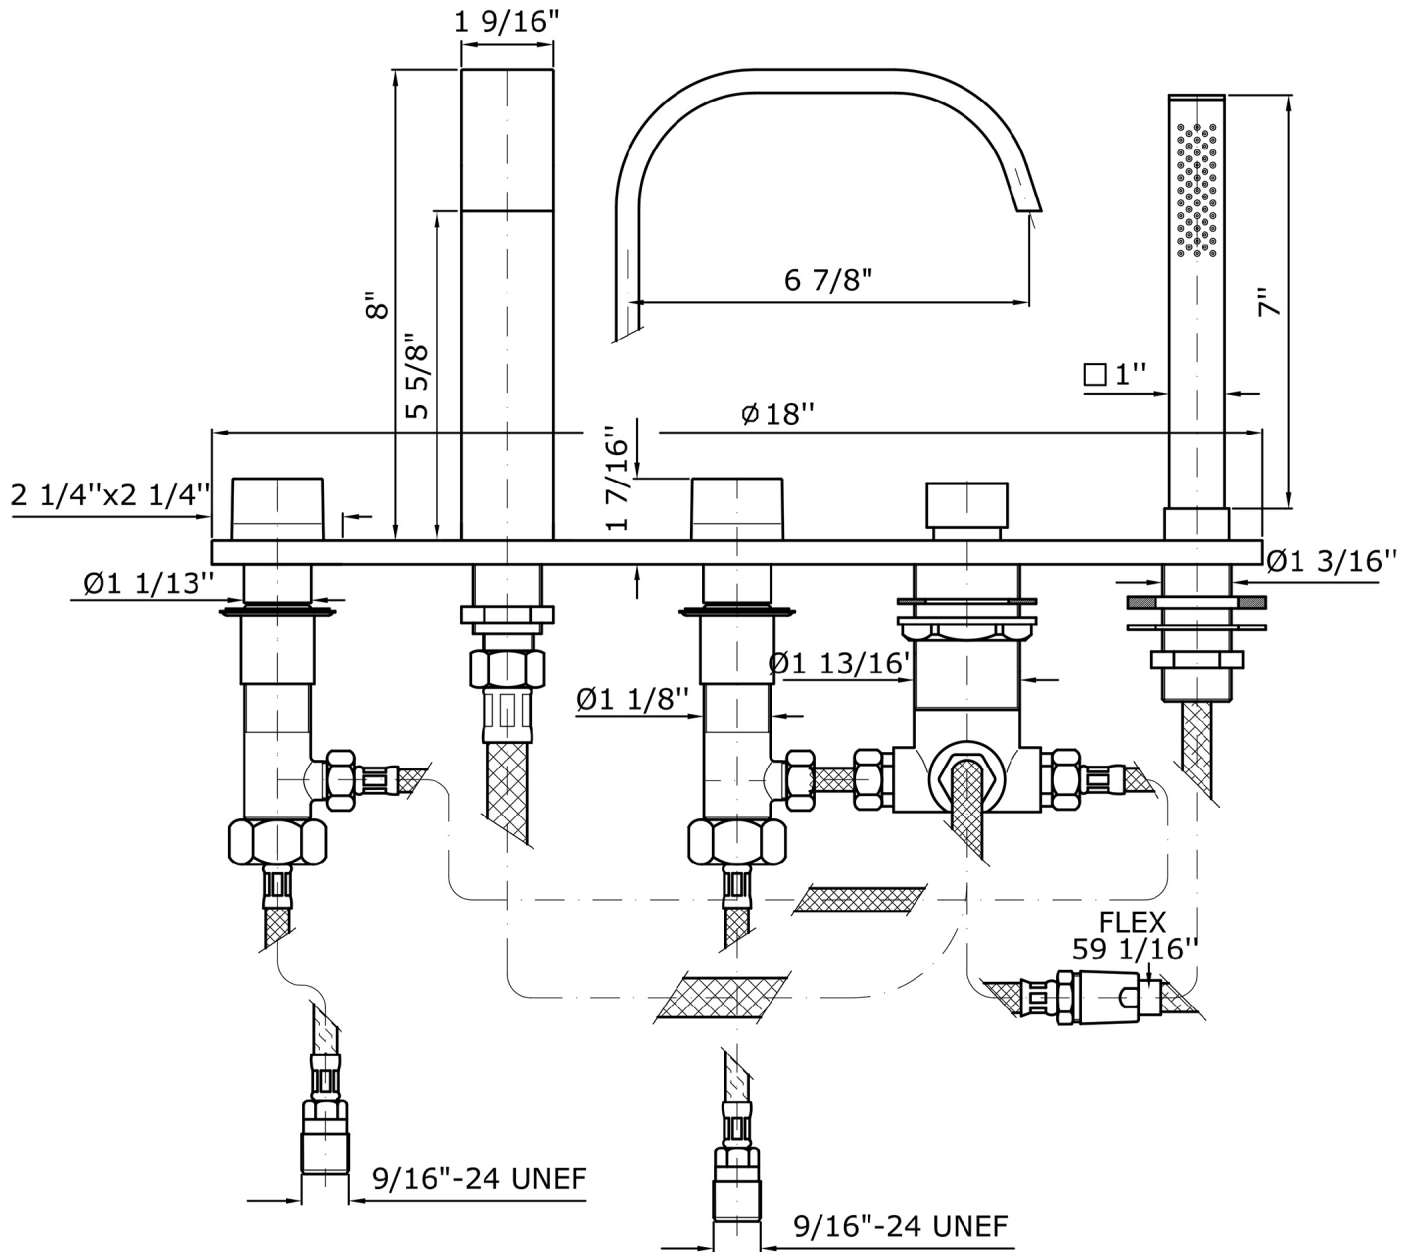

AGUABLU

ZA5477.1950

5 hole bath-mixer.

5 hole bath-mixer, pull out brass square handshower Z94178, 59" flexible hose.
Spout projection 6 7/8".
Water flow restricted to 2,4 GPM (handshower).

Finiture / Finishes

Chrome

Brushed Nickel

C3

Polished Nickel

C8

AGUABLU

ZA5477.1950 Disegno Complessivo / Overall Drawing

AGUABLU

ZA5477.1950 Esplosi / Exploded

AGUABLU

ZA5477.1950 Certificazioni / Certifications

USA

IAPMO

AGUABLU

ZA5477.1950 Pesì e Misure / Weights and Sizes

Peso (Kg) Weight (lb)	7,09 (Kg)	15,630614 (lb)
Volume (dc3) - (in3)	15,98 (dc3)	0,000975 (in3)
h (mm) - (in)	90 (mm)	3,543309 (in)
L1 (mm) - (in)	335 (mm)	13,1889835 (in)
L2 (mm) - (in)	530 (mm)	20,866153 (in)