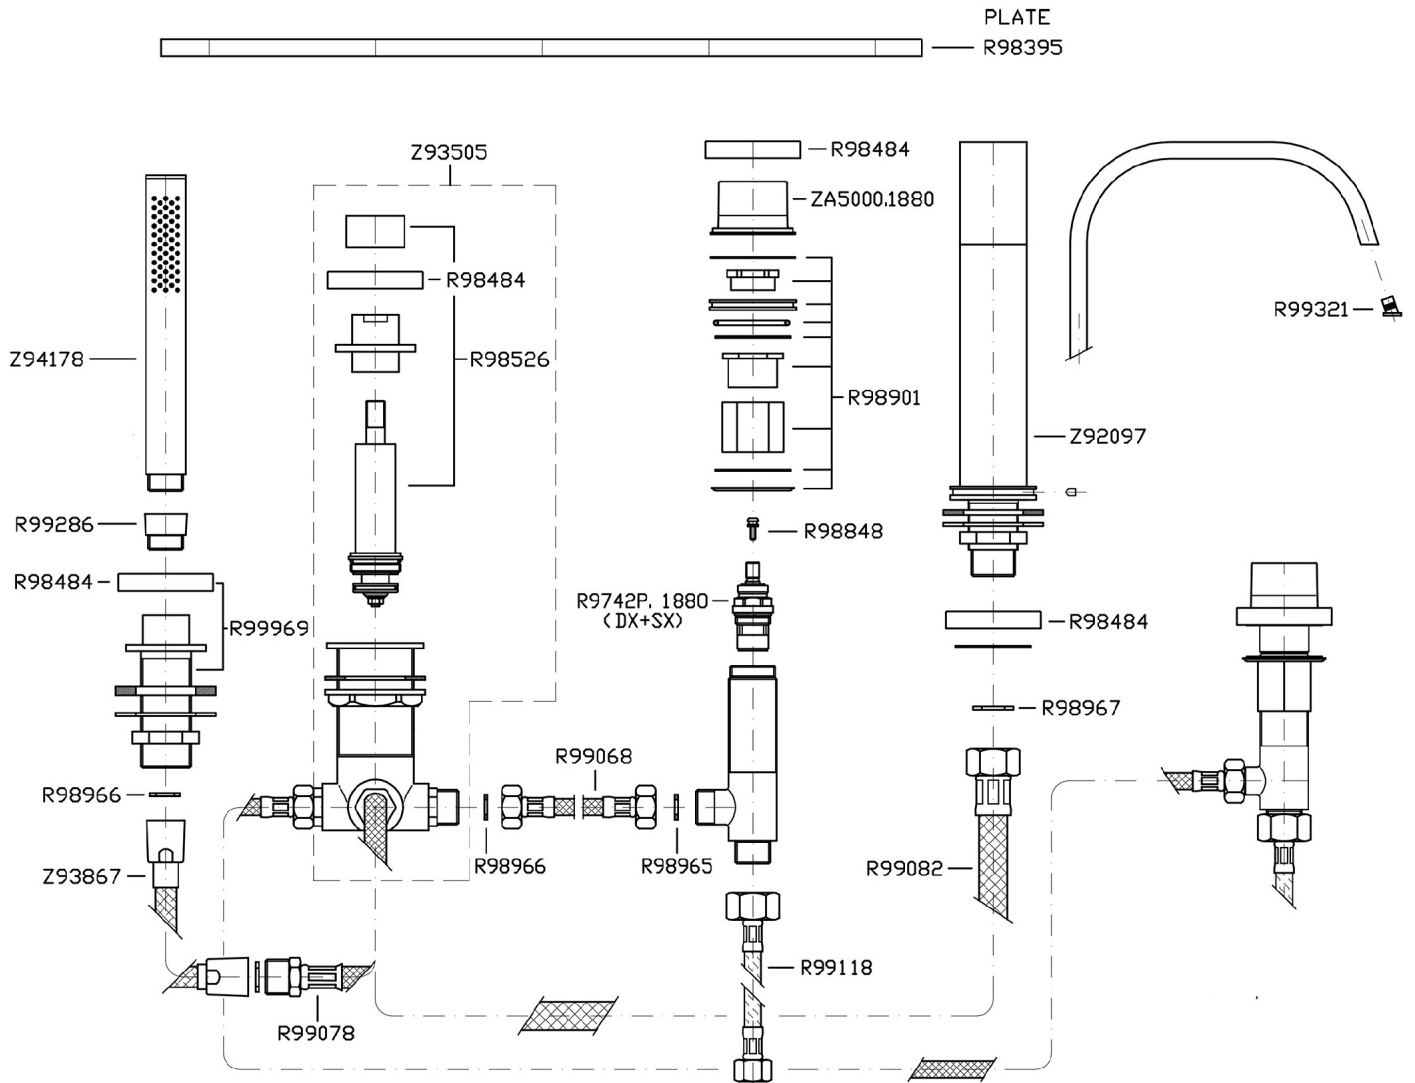

AGUABLU

ZA5477.1950

5 hole bath-mixer.

5 hole bath-mixer, pull out brass square handshower Z94178, 59" flexible hose.
Spout projection 6 7/8".
Water flow restricted to 2,4 GPM (handshower).

Finiture / Finishes

Chrome

Brushed Nickel

C3

Polished Nickel

C8

AGUABLU

ZA5477.1950 Disegno Complessivo / Overall Drawing

AGUABLU

ZA5477.1950 Esplosi / Exploded

AGUABLU

ZA5477.1950 Certificazioni / Certifications

USA

IAPMO

AGUABLU

ZA5477.1950 Pesì e Misure / Weights and Sizes

Peso (Kg) Weight (lb)	7,09 (Kg)	15,630614 (lb)
Volume (dc3) - (in3)	15,98 (dc3)	0,000975 (in3)
h (mm) - (in)	90 (mm)	3,543309 (in)
L1 (mm) - (in)	335 (mm)	13,1889835 (in)
L2 (mm) - (in)	530 (mm)	20,866153 (in)