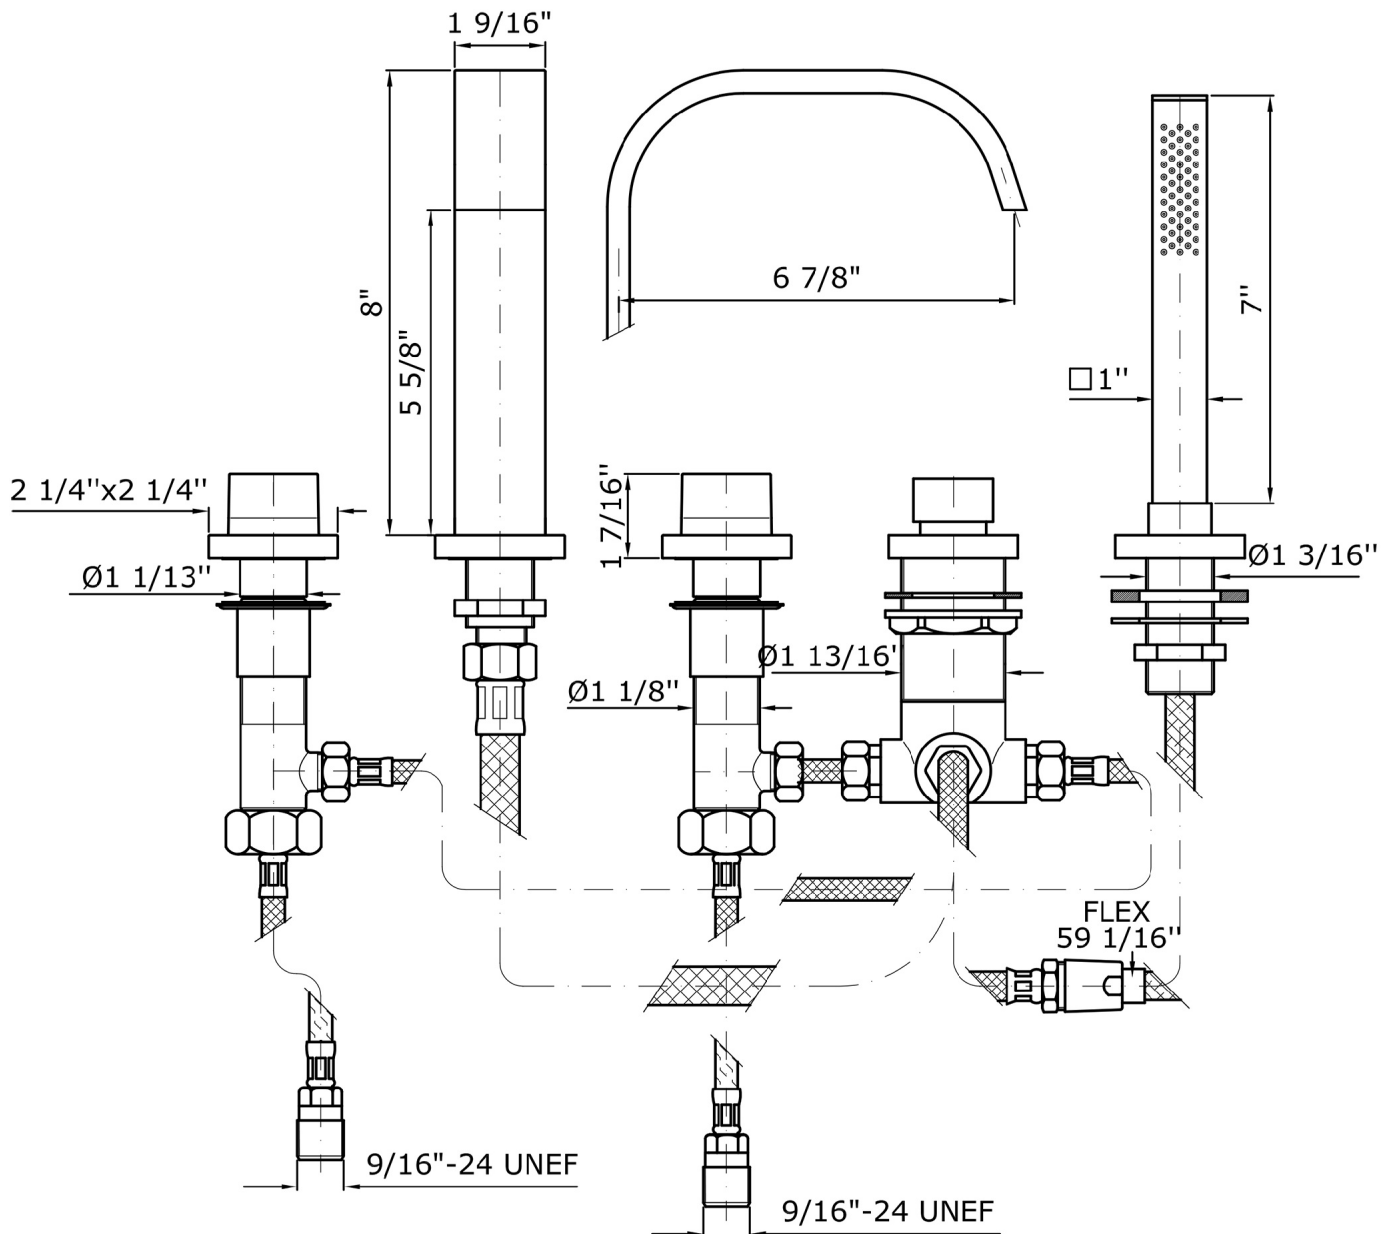

AGUABLU

ZA5475.1950

5 hole bath-mixer.

5 hole bath-mixer, pull out brass square handshower Z94178, 59" flexible hose.
Spout projection 6 7/8".
Water flow restricted to 2,4 GPM (handshower).

Finiture / Finishes

Chrome

Brushed Nickel

C3

Polished Nickel

C8

AGUABLU

ZA5475.1950 Disegno Complessivo / Overall Drawing

AGUABLU

ZA5475.1950 Esplosi / Exploded

AGUABLU

ZA5475.1950 Certificazioni / Certifications

USA

IAPMO

AGUABLU

ZA5475.1950 Pesì e Misure / Weights and Sizes

Peso (Kg) Weight (lb)	5,97 (Kg)	13,161462 (lb)
Volume (dc3) - (in3)	15,98 (dc3)	0,000975 (in3)
h (mm) - (in)	90 (mm)	3,543309 (in)
L1 (mm) - (in)	335 (mm)	13,1889835 (in)
L2 (mm) - (in)	530 (mm)	20,866153 (in)