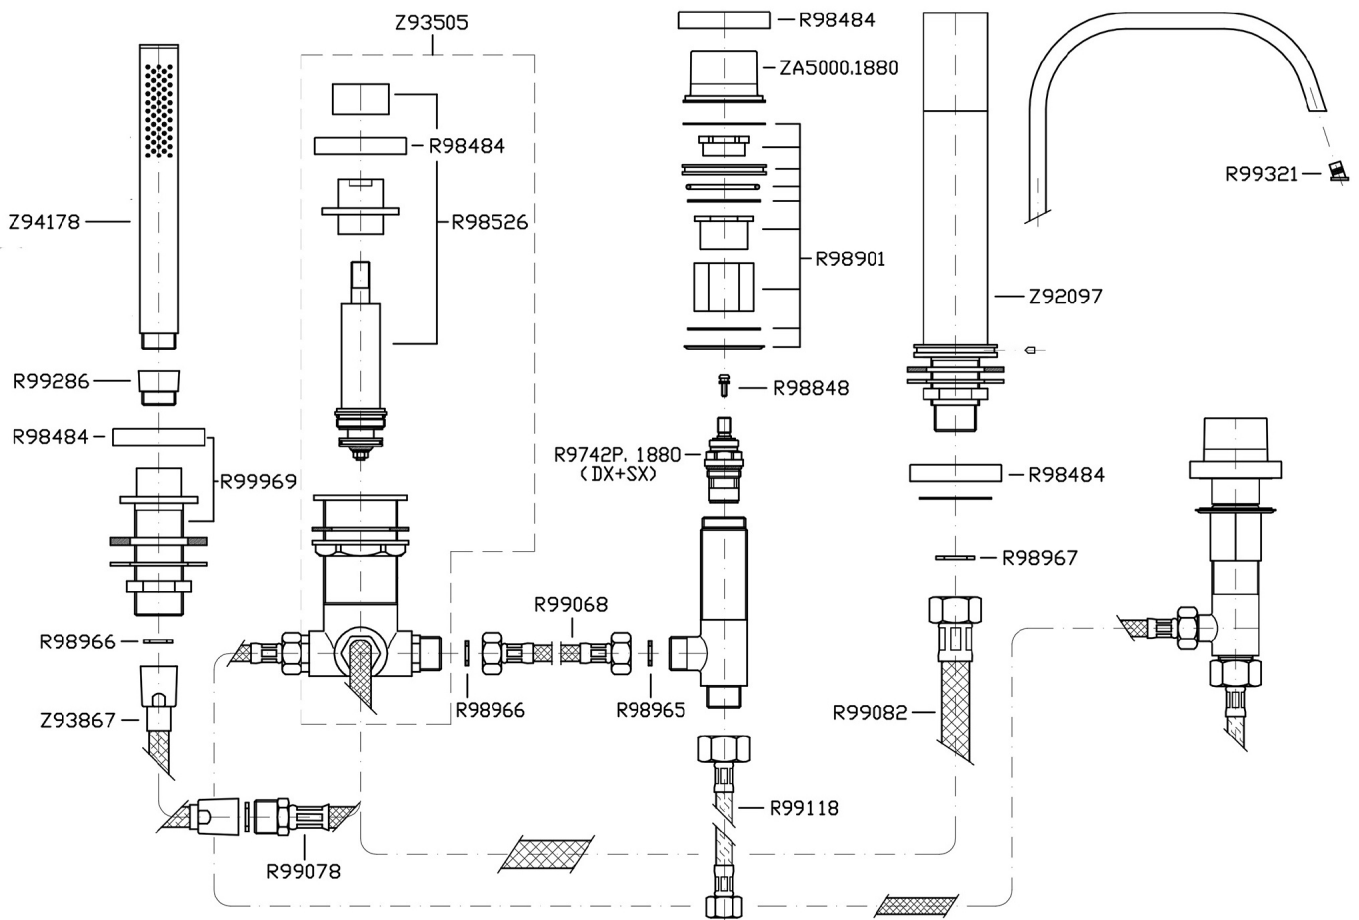

AGUABLU

ZA5475.1950

5 hole bath-mixer.

5 hole bath-mixer, pull out brass square handshower Z94178, 59" flexible hose.
Spout projection 6 7/8".
Water flow restricted to 2,4 GPM (handshower).

Finiture / Finishes

Chrome

Brushed Nickel

C3

Polished Nickel

C8

AGUABLU

ZA5475.1950 Disegno Complessivo / Overall Drawing

AGUABLU

ZA5475.1950 Esplosi / Exploded

AGUABLU

ZA5475.1950 Certificazioni / Certifications

USA

IAPMO

AGUABLU

ZA5475.1950 Pesì e Misure / Weights and Sizes

Peso (Kg) Weight (lb)	5,97 (Kg)	13,161462 (lb)
Volume (dc3) - (in3)	15,98 (dc3)	0,000975 (in3)
h (mm) - (in)	90 (mm)	3,543309 (in)
L1 (mm) - (in)	335 (mm)	13,1889835 (in)
L2 (mm) - (in)	530 (mm)	20,866153 (in)