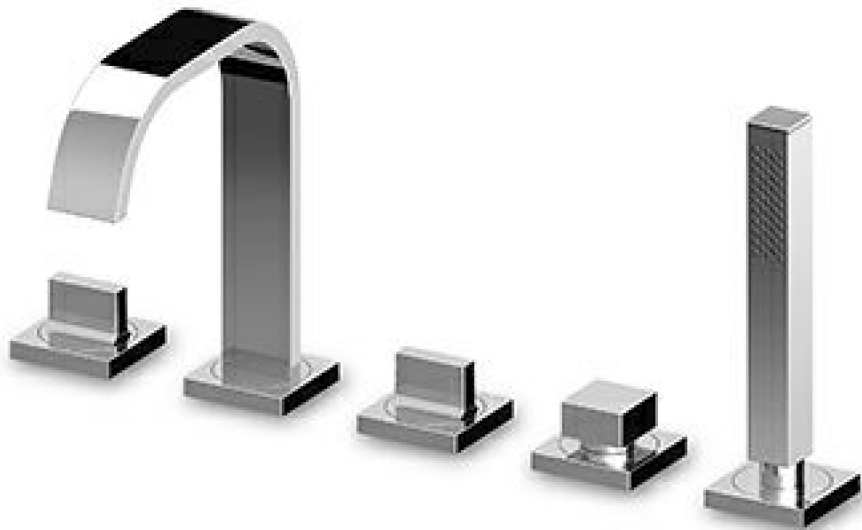

AGUABLU

ZA5475.1950

5 hole bath-mixer.

5 hole bath-mixer, pull out brass square handshower Z94178, 59" flexible hose.
Spout projection 6 7/8".
Water flow restricted to 2,4 GPM (handshower).

Finiture / Finishes

Chrome

Brushed Nickel

C3

Polished Nickel

C8

AGUABLU

ZA5475.1950 Disegno Complessivo / Overall Drawing

AGUABLU

ZA5475.1950 Esplosi / Exploded

AGUABLU

ZA5475.1950 Certificazioni / Certifications

USA

IAPMO

AGUABLU

ZA5475.1950 Pesì e Misure / Weights and Sizes

Peso (Kg) Weight (lb)	5,97 (Kg)	13,161462 (lb)
Volume (dc3) - (in3)	15,98 (dc3)	0,000975 (in3)
h (mm) - (in)	90 (mm)	3,543309 (in)
L1 (mm) - (in)	335 (mm)	13,1889835 (in)
L2 (mm) - (in)	530 (mm)	20,866153 (in)