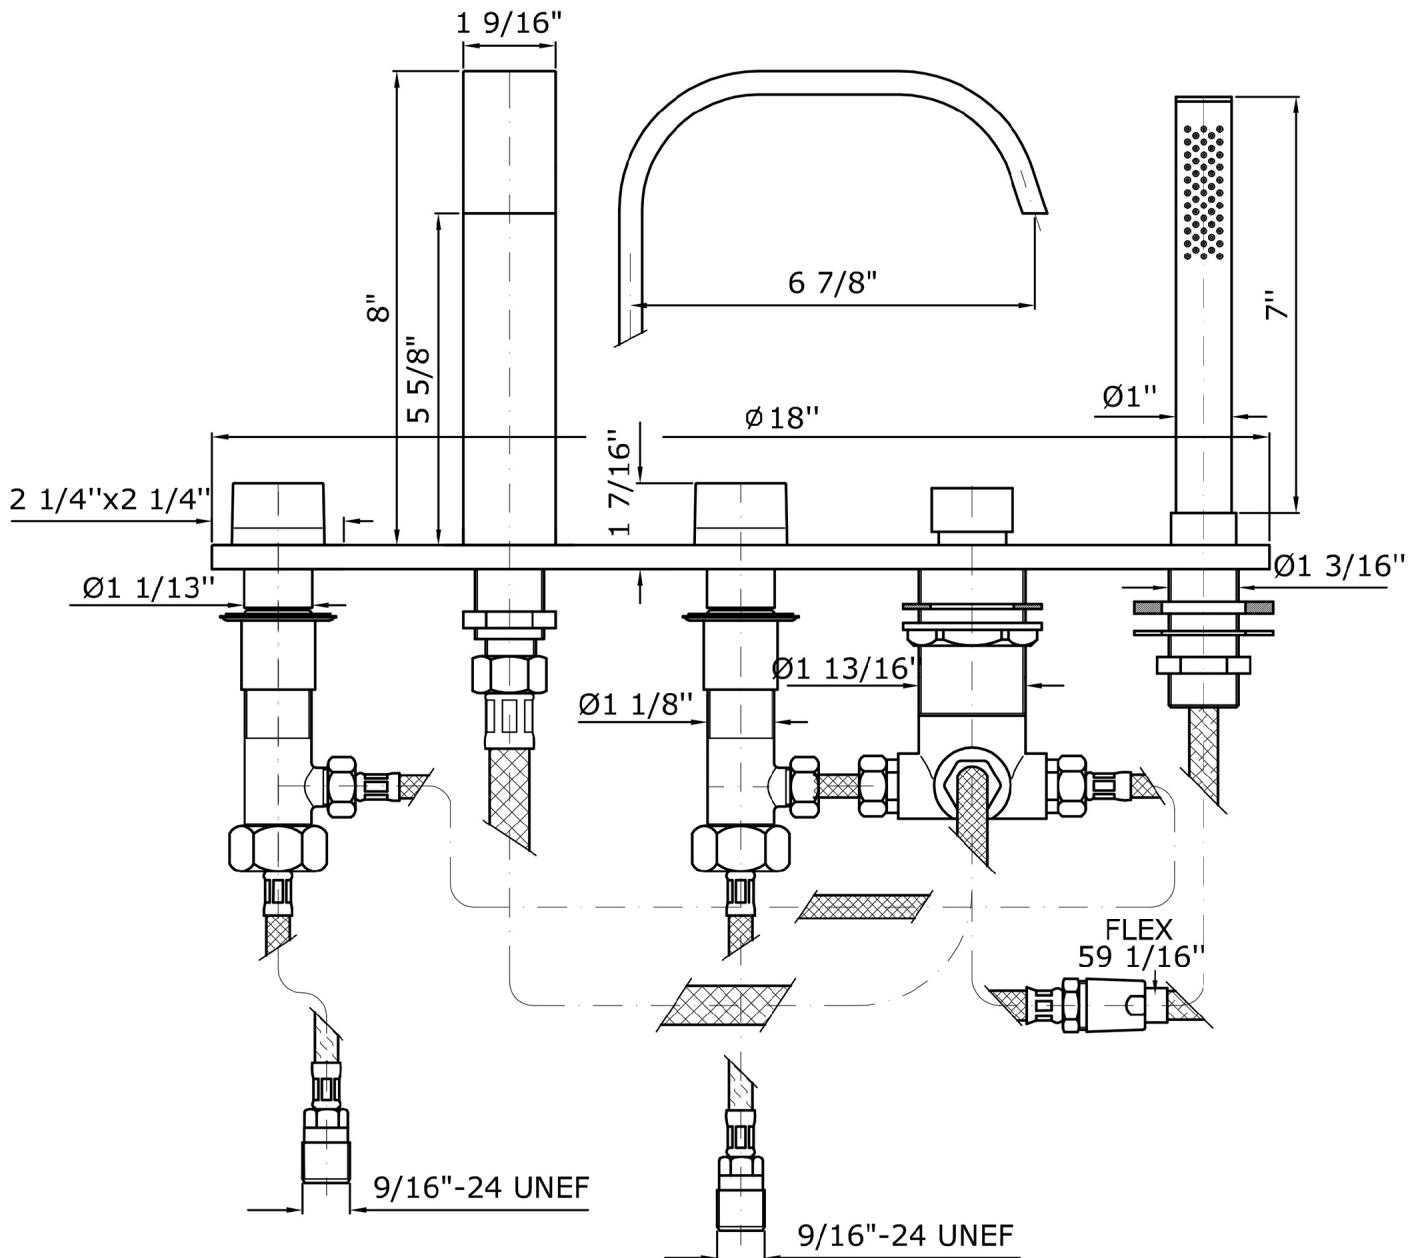

AGUABLU

ZA5469.1950

5 hole bath-mixer.

5 hole bath-mixer, pull out brass tubular handshower Z94177, 59" flexible hose.
Spout projection 6 7/8".
Water flow restricted to 2,4 GPM (handshower).

Finiture / Finishes

Chrome

Brushed Nickel

C3

Polished Nickel

C8

AGUABLU

ZA5469.1950 Disegno Complessivo / Overall Drawing

AGUABLU

AGUABLU

ZA5469.1950 Pesì e Misure / Weights and Sizes

Peso (Kg) Weight (lb)	7,2 (Kg)	15,87312 (lb)
Volume (dc3) - (in3)	15,98 (dc3)	0,000975 (in3)
h (mm) - (in)	90 (mm)	3,543309 (in)
L1 (mm) - (in)	335 (mm)	13,1889835 (in)
L2 (mm) - (in)	530 (mm)	20,866153 (in)