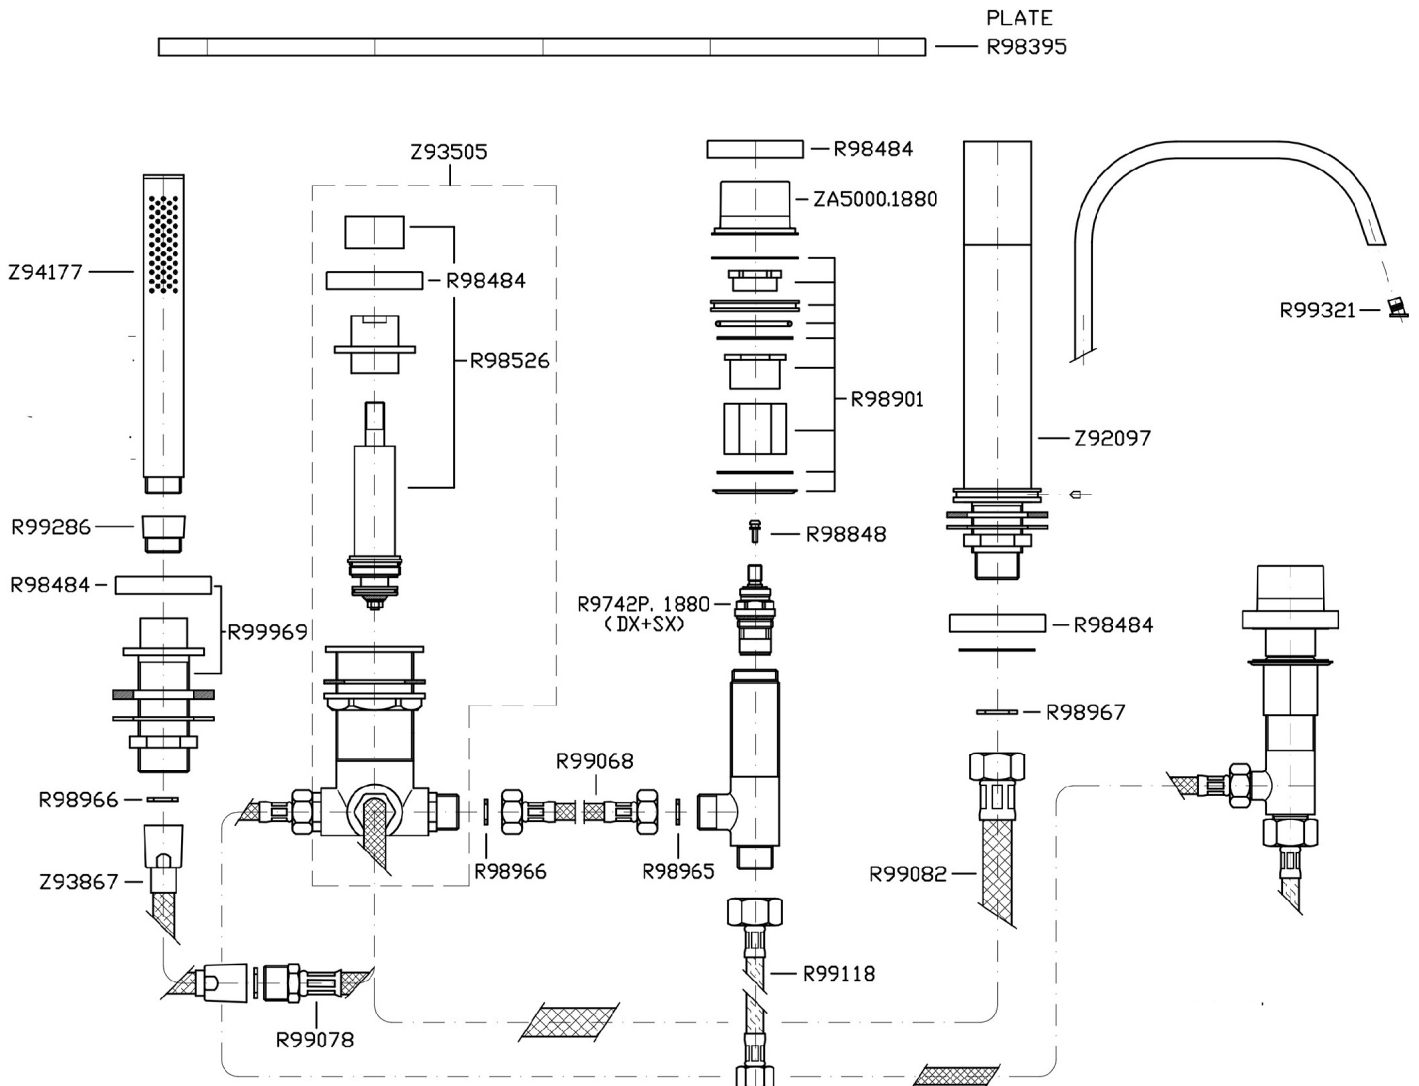

AGUABLU

ZA5469.1950 Esplosi / Exploded