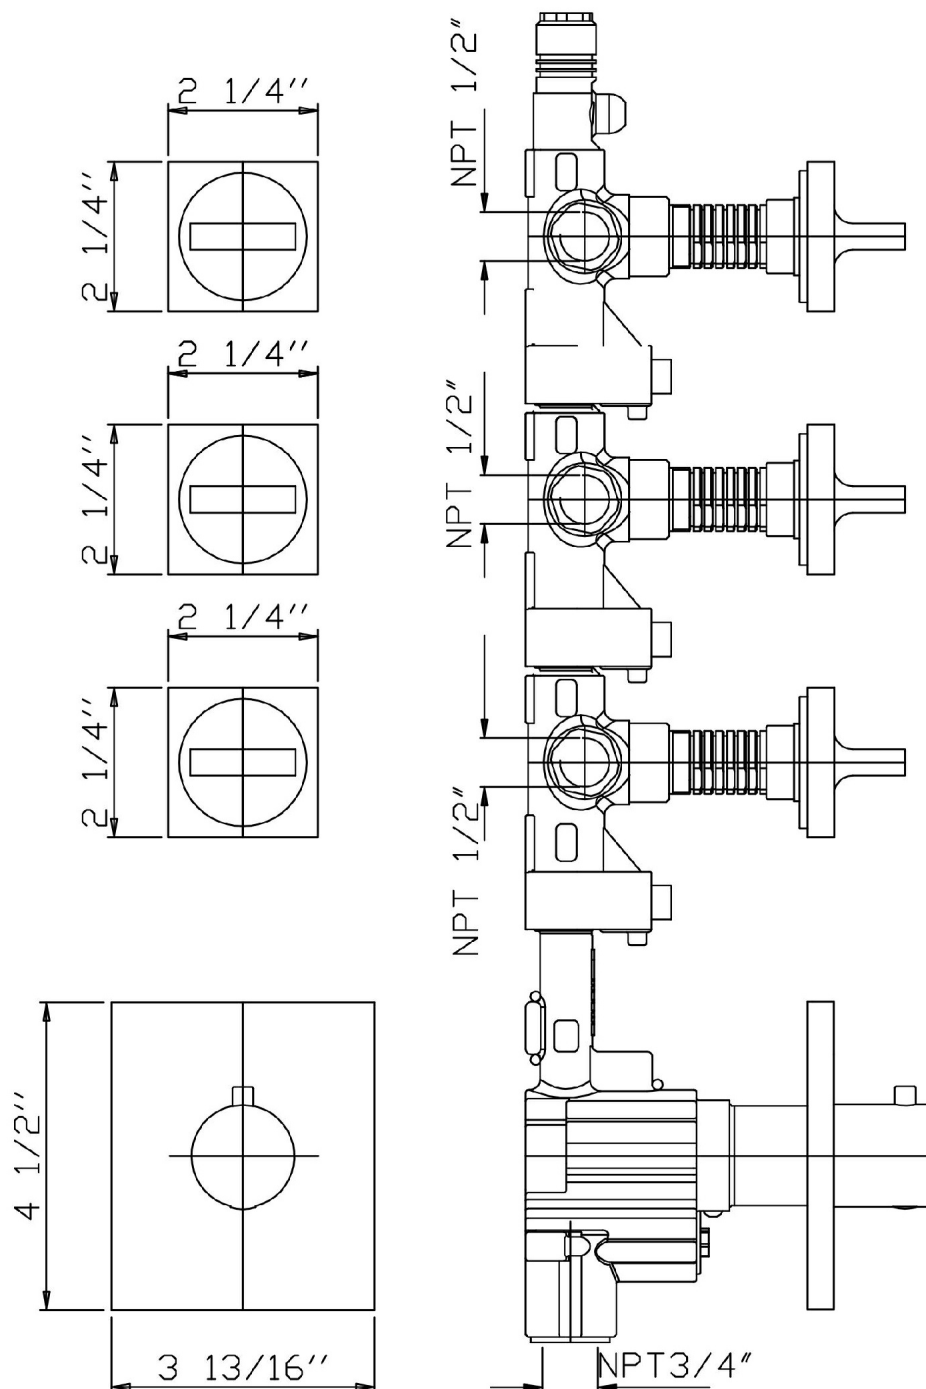

Brand ZUCCHETTI

Class

AGUABLU

AGUABLU

ZA5098.1900 Overall Drawing