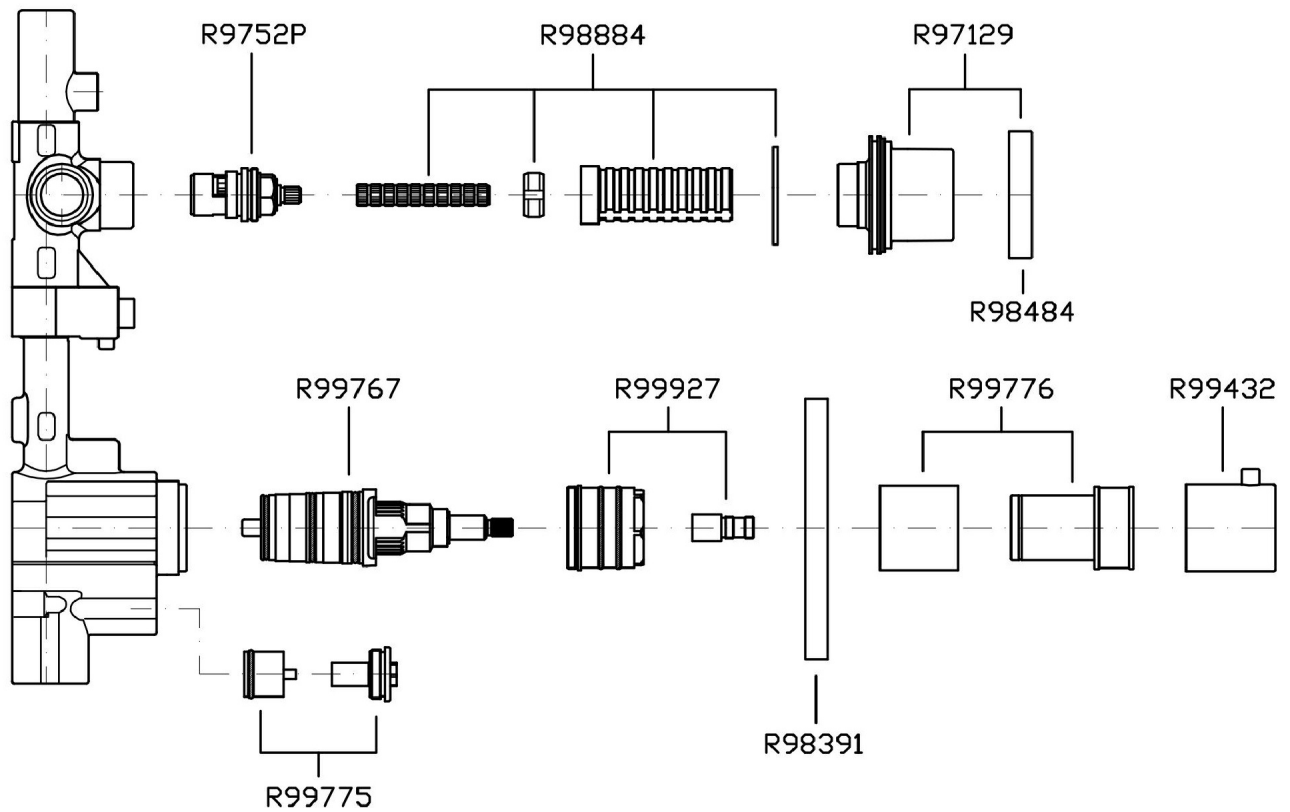

Brand ZUCCHETTI

Class

AGUABLU

AGUABLU

ZA5098.1900 Exploded