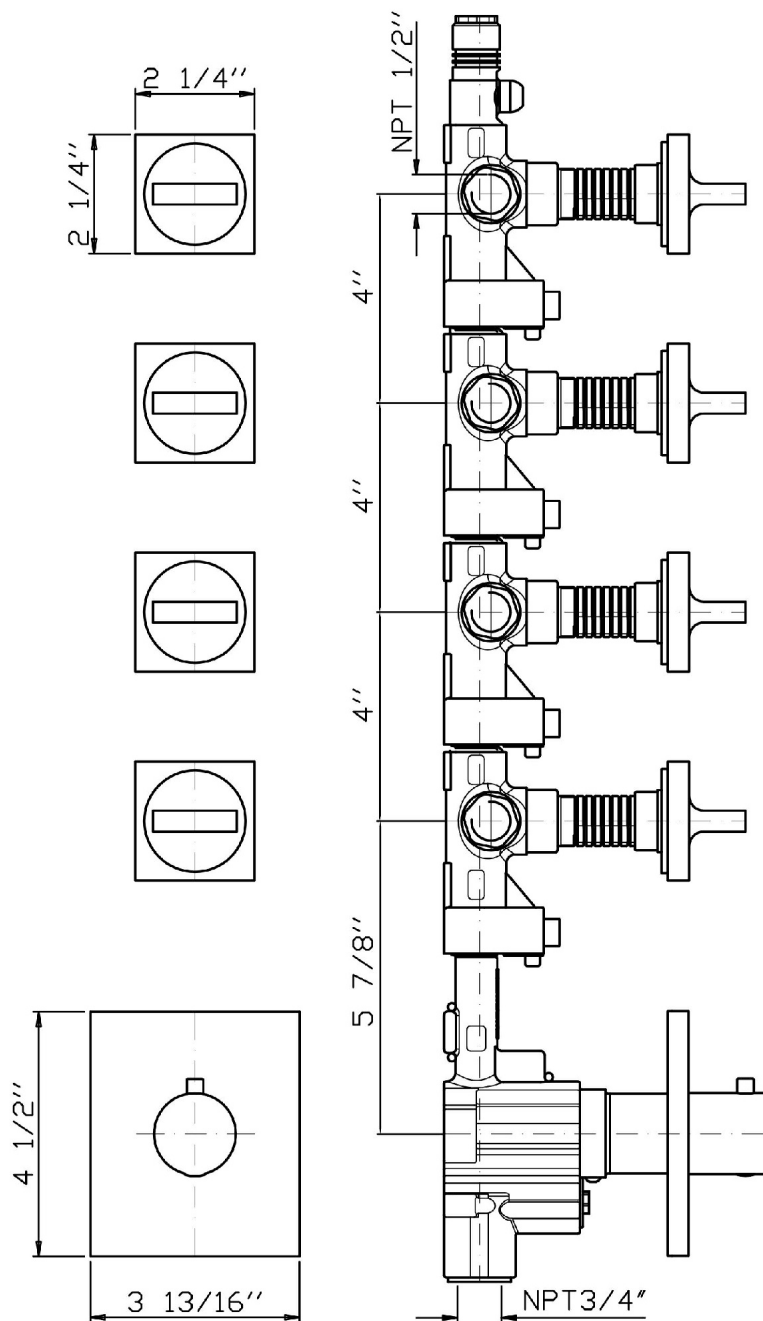

AGUABLU

AGUABLU

ZA5097.1900 Overall Drawing

Brand ZUCCHETTI

Class

AGUABLU

AGUABLU

ZA5097.1900 Exploded

ZA5097.1900 Weights and Sizes

Weight (lb)	3,625 (Kg)	7,991675 (lb)
Volume (dc3) - (in3)	15,98 (dc3)	0,000975 (in3)
h (mm) - (in)	90 (mm)	3,543309 (in)
L1 (mm) - (in)	335 (mm)	13,1889835 (in)
L2 (mm) - (in)	530 (mm)	20,866153 (in)