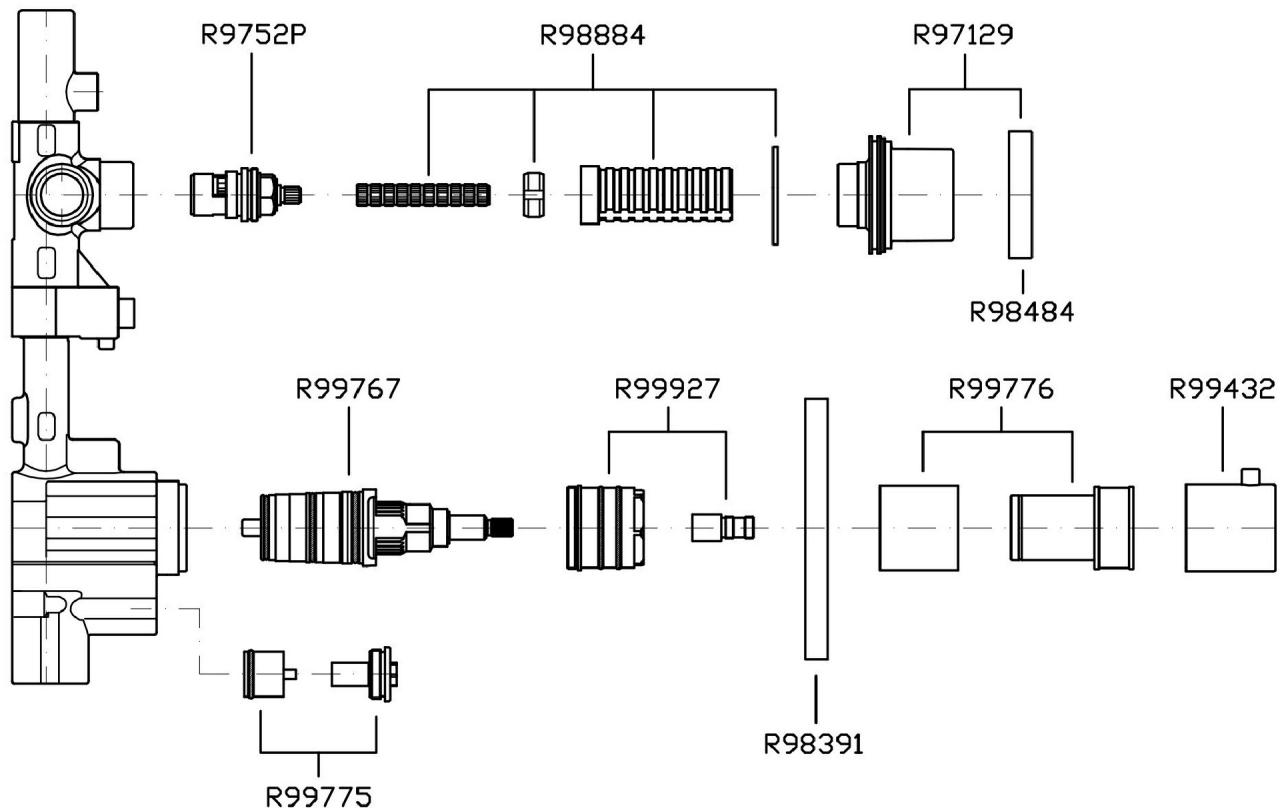

AGUABLU

AGUABLU

ZA5097.1900 Overall Drawing

Brand ZUCCHETTI

Class

AGUABLU

AGUABLU

ZA5097.1900 Exploded

ZA5097.1900 Weights and Sizes

Weight (lb)	3,625 (Kg)	7,991675 (lb)
Volume (dc3) - (in3)	15,98 (dc3)	0,000975 (in3)
h (mm) - (in)	90 (mm)	3,543309 (in)
L1 (mm) - (in)	335 (mm)	13,1889835 (in)
L2 (mm) - (in)	530 (mm)	20,866153 (in)