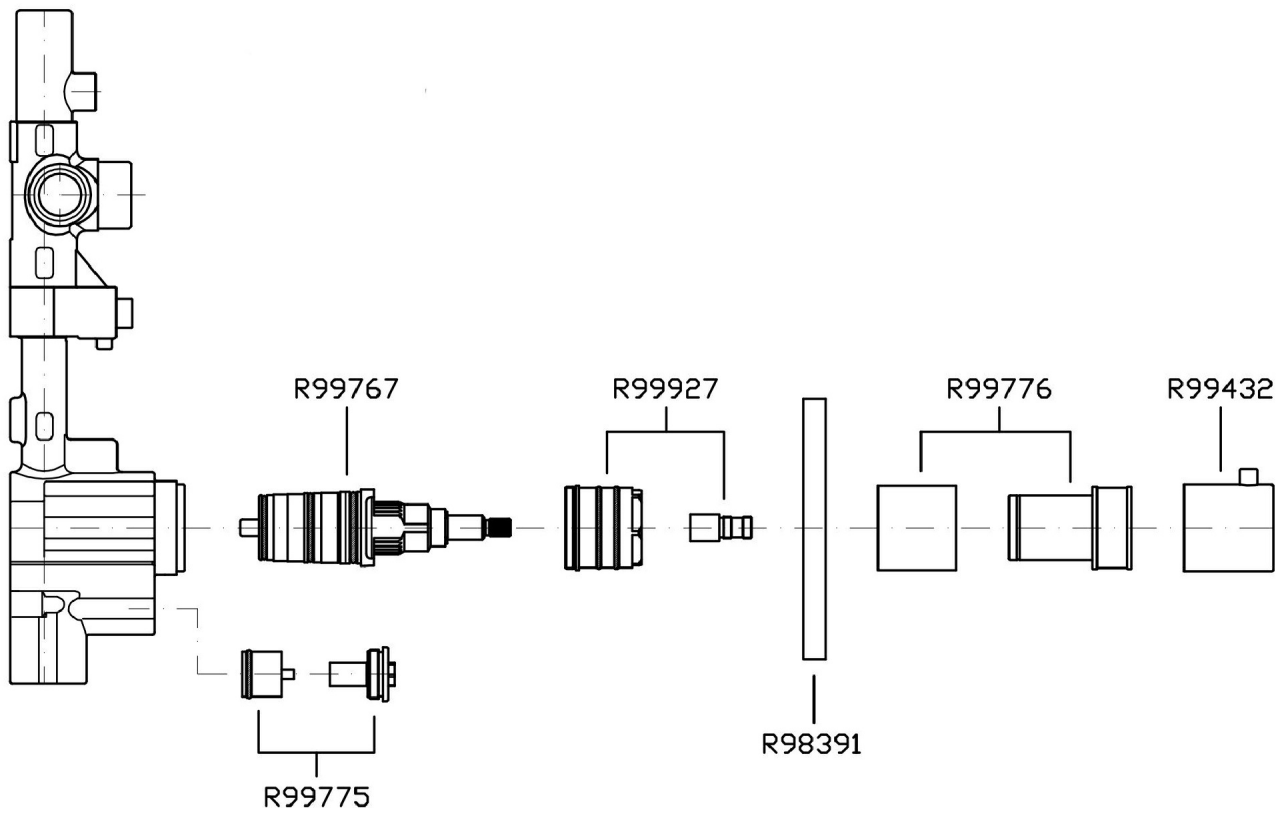

AGUABLU

ZA5083.1901 Overall Drawing

Brand ZUCCHETTI

Class

AGUABLU

AGUABLU

ZA5083.1901 Exploded

Brand ZUCCHETTI

Class

AGUABLU

AGUABLU

ZA5083.1901 Weights and Sizes

Weight (lb)	1,54 (Kg)	3,395084 (lb)
Volume (dc3) - (in3)	11,01 (dc3)	0,000672 (in3)
h (mm) - (in)	90 (mm)	3,543309 (in)
L1 (mm) - (in)	335 (mm)	13,1889835 (in)
L2 (mm) - (in)	365 (mm)	14,3700865 (in)