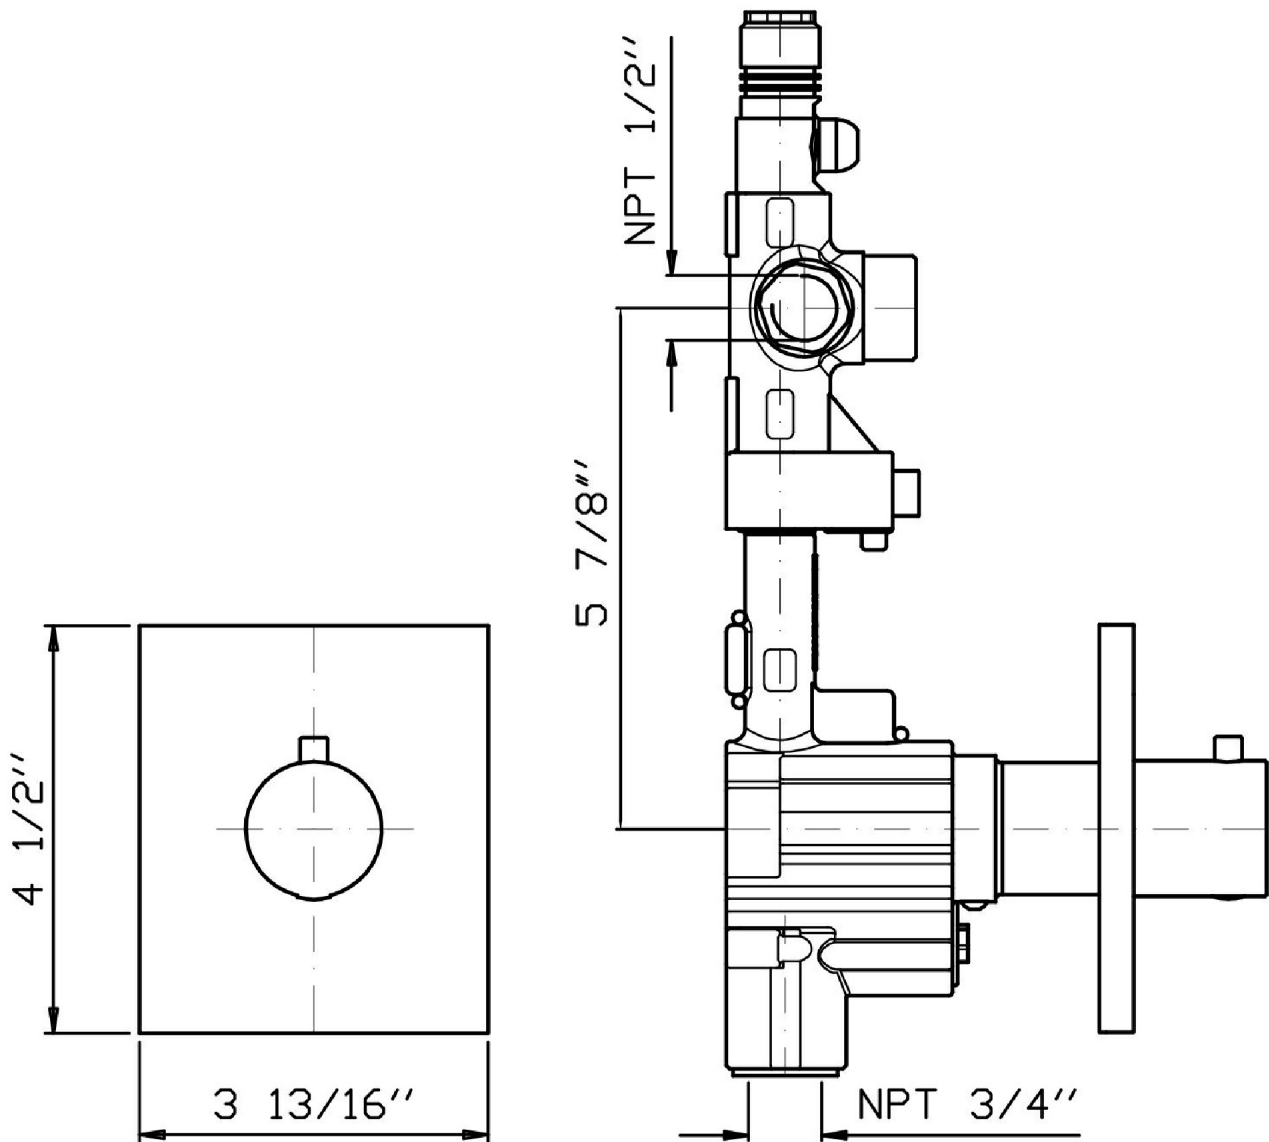

Brand ZUCCHETTI

Class

AGUABLU

AGUABLU

ZA5083.1901 Overall Drawing