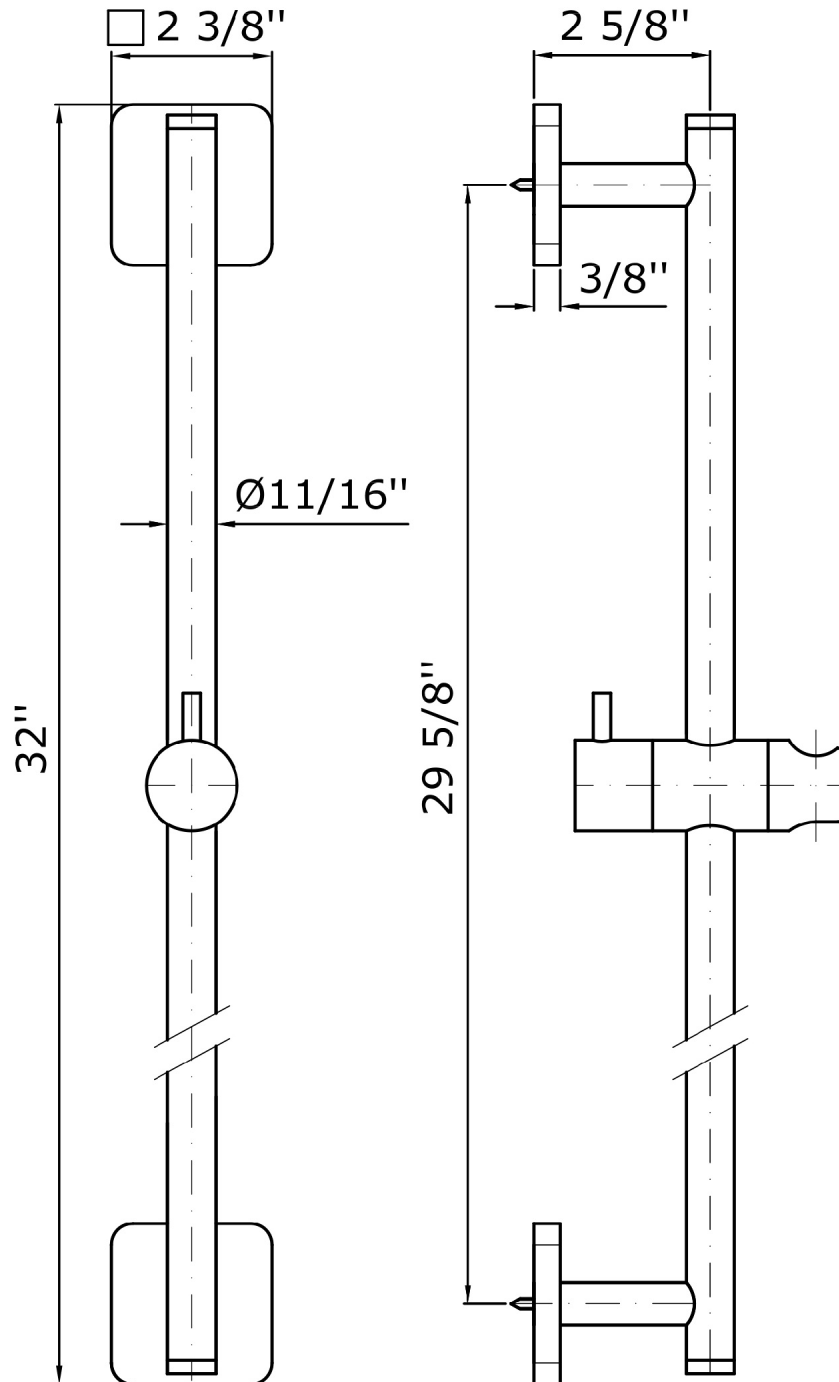

SHOWER

Z95214

Slide rail.

Slide rail with adjustable bracket. Length 31 1/2".

Finiture / Finishes

Chrome

Polished Nickel

C8

Gold

C40

Brushed Gold

C41

SHOWER

Z95214

Disegno Complessivo / Overall Drawing

SHOWER

Z95214

Pesi e Misure / Weights and Sizes

| | | |
|-------------------------------|---------------|----------------|
| Peso (Kg) Weight (lb) | 1,15 (Kg) | 2,54 (lb) |
| Volume test (dc3) - (in3) | 8,42 (dc3) | 513,82 (in3) |
| h (mm) - (in) | 85,00 (mm) | 3,35 (in) |
| L1 (mm) - (in) | 120,00 (mm) | 4,72 (in) |
| L2 (mm) - (in) | 825,00 (mm) | 32,48 (in) |