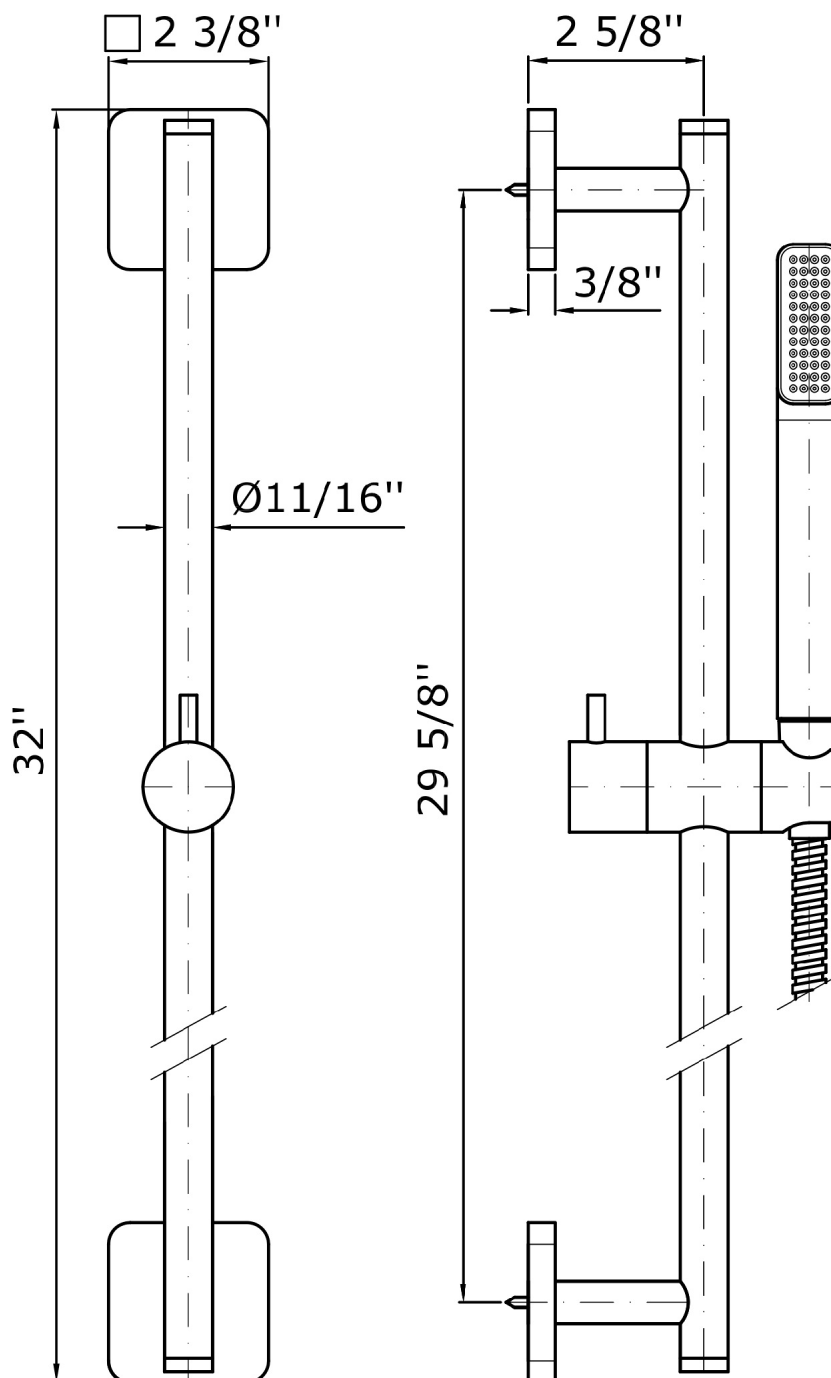

SHOWER

Z95213

Complete slide rail.

Complete slide rail, length 31 1/2", handshower Z94740, 59" flexible hose.

Finiture / Finishes

Chrome

SHOWER

Z95213

Disegno Complessivo / Overall Drawing

SHOWER

Z95213

Flowrates (GPM)

PRESSURE	gal/min (14.5 PSI)	gal/min (29 PSI)	gal/min (43.51 PSI)	gal/min (58.01 PSI)	gal/min (72.51 PSI)
<i>P1</i> DOCCETTA HANDSHOWER	1,452	2,034	2,324	2,324	2,324
<i>P2</i>					
<i>P3</i>					
<i>P4</i>					
<i>P5</i>					

SHOWER

Z95213

Pesi e Misure / Weights and Sizes

Peso (Kg) Weight (lb)	1,38 (Kg)	3,04 (lb)
Volume test (dc3) - (in3)	8,56 (dc3)	522,36 (in3)
h (mm) - (in)	85,00 (mm)	3,35 (in)
L1 (mm) - (in)	122,00 (mm)	4,80 (in)
L2 (mm) - (in)	825,00 (mm)	32,48 (in)