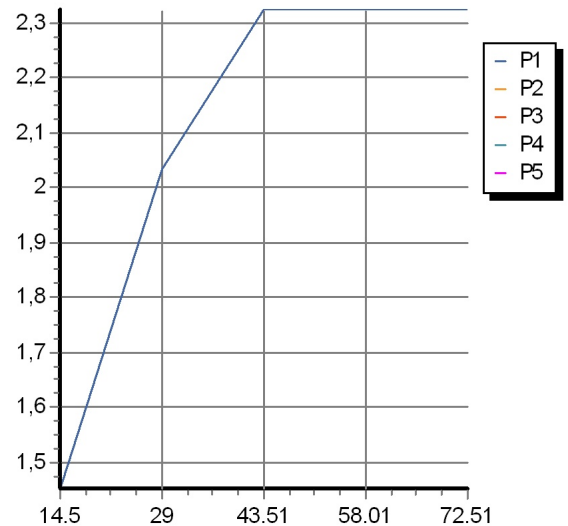

SHOWER

Z95213

Complete slide rail.

Complete slide rail, length 31 1/2", handshower Z94740, 59" flexible hose.

Finiture / Finishes

Chrome

SHOWER

Z95213

Disegno Complessivo / Overall Drawing

SHOWER

Z95213

Flowrates (GPM)

PRESSURE	gal/min (14.5 PSI)	gal/min (29 PSI)	gal/min (43.51 PSI)	gal/min (58.01 PSI)	gal/min (72.51 PSI)
<i>P1</i> DOCCETTA HANDSHOWER	1,452	2,034	2,324	2,324	2,324
<i>P2</i>					
<i>P3</i>					
<i>P4</i>					
<i>P5</i>					

SHOWER

Z95213

Pesi e Misure / Weights and Sizes

Peso (Kg) Weight (lb)	1,38 (Kg)	3,04 (lb)
Volume test (dc3) - (in3)	8,56 (dc3)	522,36 (in3)
h (mm) - (in)	85,00 (mm)	3,35 (in)
L1 (mm) - (in)	122,00 (mm)	4,80 (in)
L2 (mm) - (in)	825,00 (mm)	32,48 (in)