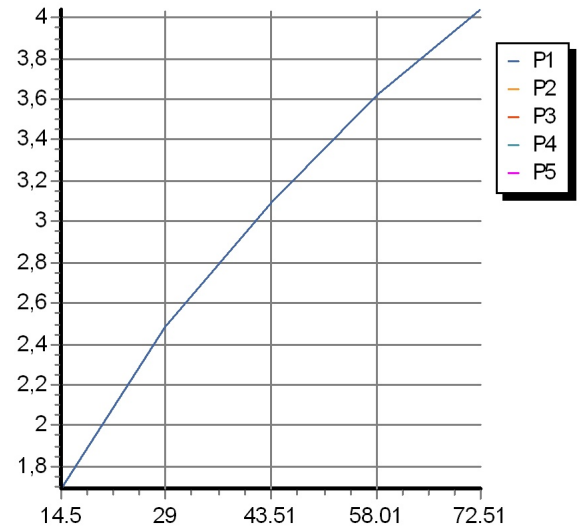

## SHOWER

Z95211

Disegno Complessivo / Overall Drawing

## SHOWER

Z95211

Flowrates (GPM)

PRESSURE	gal/min (14.5 PSI)	gal/min (29 PSI)	gal/min (43.51 PSI)	gal/min (58.01 PSI)	gal/min (72.51 PSI)
<i>P1</i> DOCCETTA HANDSHOWER	<b>1,69</b>	<b>2,483</b>	<b>3,09</b>	<b>3,619</b>	<b>4,041</b>
<i>P2</i>					
<i>P3</i>					
<i>P4</i>					
<i>P5</i>					

## SHOWER

Z95211

Pesi e Misure / Weights and Sizes

Peso ( Kg ) Weight ( lb )	1,50 ( Kg )	3,31 ( lb )
Volume test ( dc3 ) - ( in3 )	9,97 ( dc3 )	608,41 ( in3 )
h ( mm ) - ( in )	105,00 ( mm )	4,13 ( in )
L1 ( mm ) - ( in )	130,00 ( mm )	5,12 ( in )
L2 ( mm ) - ( in )	730,00 ( mm )	28,74 ( in )