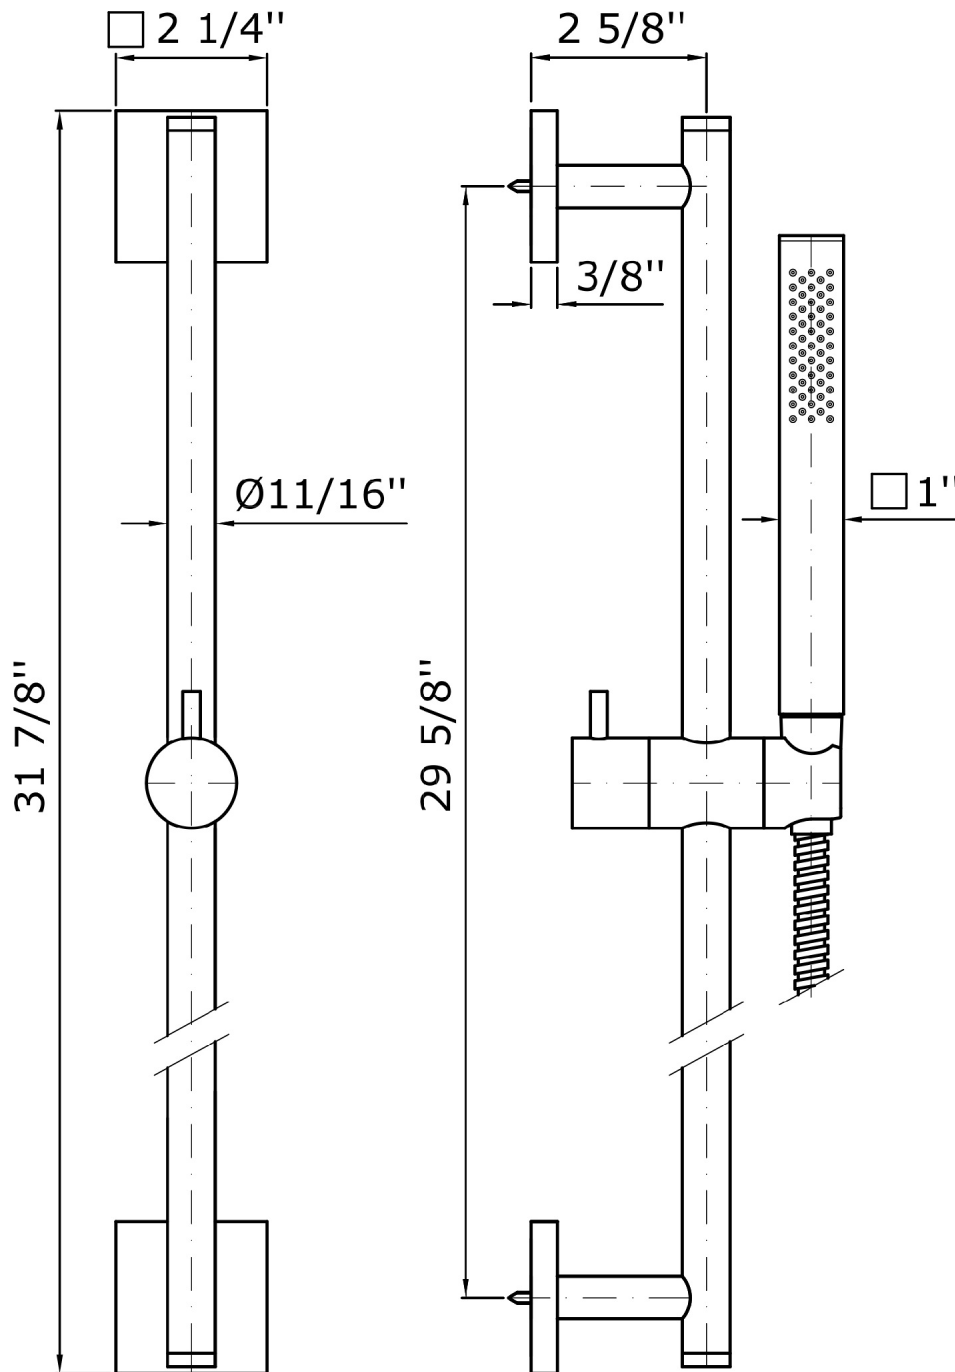

## SHOWER

Z95211

Complete slide rail.

Complete slide rail, length 31 1/2", handshower Z94178, 59" flexible hose.

## SHOWER

Z95211

Disegno Complessivo / Overall Drawing

## SHOWER

Z95211

Flowrates (GPM)

PRESSURE	gal/min (14.5 PSI)	gal/min (29 PSI)	gal/min (43.51 PSI)	gal/min (58.01 PSI)	gal/min (72.51 PSI)
<i>P1</i> DOCCETTA HANDSHOWER	<b>1,69</b>	<b>2,483</b>	<b>3,09</b>	<b>3,619</b>	<b>4,041</b>
<i>P2</i>					
<i>P3</i>					
<i>P4</i>					
<i>P5</i>					

## SHOWER

Z95211

Pesi e Misure / Weights and Sizes

Peso ( Kg ) Weight ( lb )	1,50 ( Kg )	3,31 ( lb )
Volume test ( dc3 ) - ( in3 )	9,97 ( dc3 )	608,41 ( in3 )
h ( mm ) - ( in )	105,00 ( mm )	4,13 ( in )
L1 ( mm ) - ( in )	130,00 ( mm )	5,12 ( in )
L2 ( mm ) - ( in )	730,00 ( mm )	28,74 ( in )