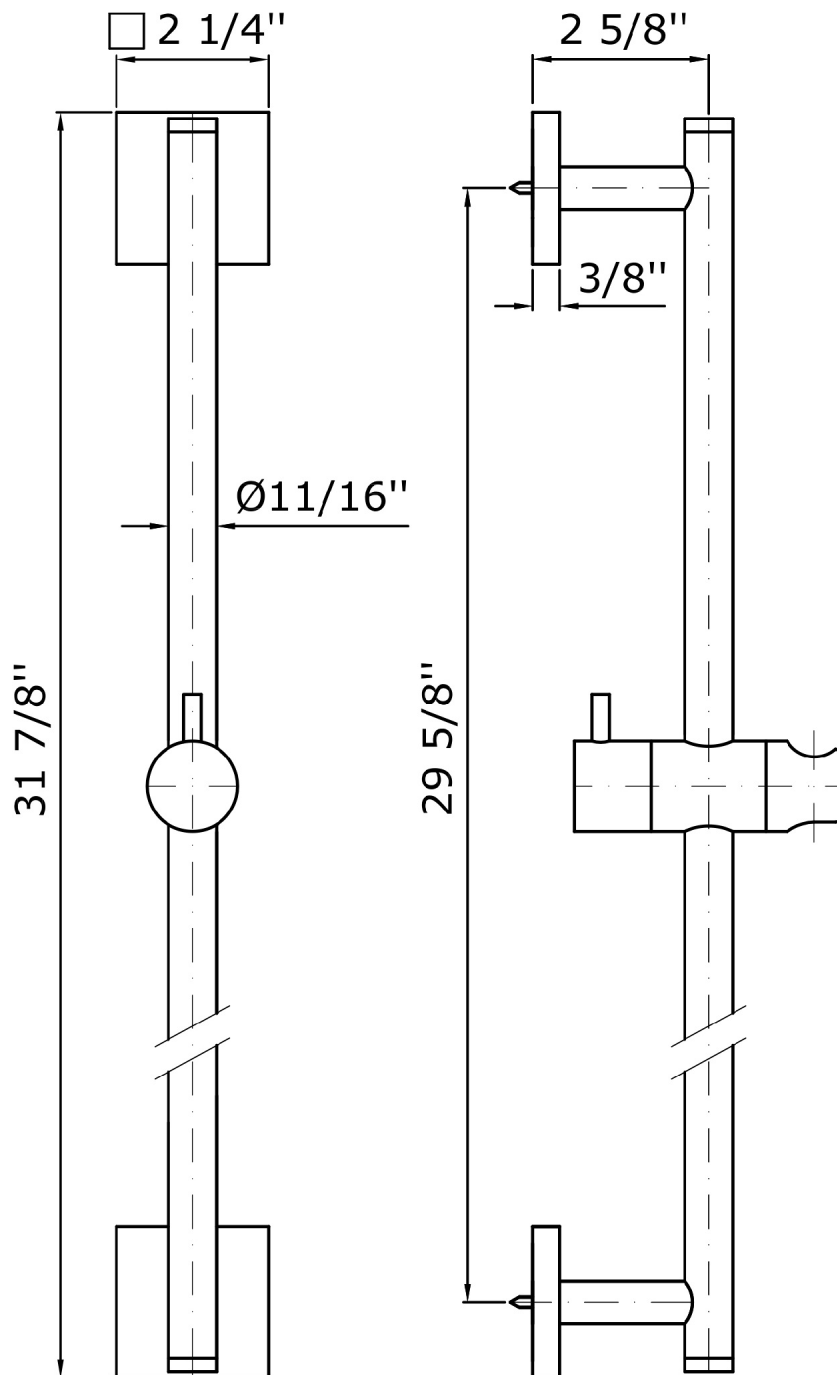

SHOWER

Z95210

Slide rail.

Slide rail with adjustable bracket. Length 31 1/2".

Finiture / Finishes

Chrome

Polished Nickel

C8

Gold

C40

Brushed Gold

C41

SHOWER

Z95210

Disegno Complessivo / Overall Drawing

SHOWER

Z95210

Pesi e Misure / Weights and Sizes

Peso (Kg) Weight (lb)	1,20 (Kg)	2,65 (lb)
Volume test (dc3) - (in3)	9,97 (dc3)	608,41 (in3)
h (mm) - (in)	105,00 (mm)	4,13 (in)
L1 (mm) - (in)	130,00 (mm)	5,12 (in)
L2 (mm) - (in)	730,00 (mm)	28,74 (in)