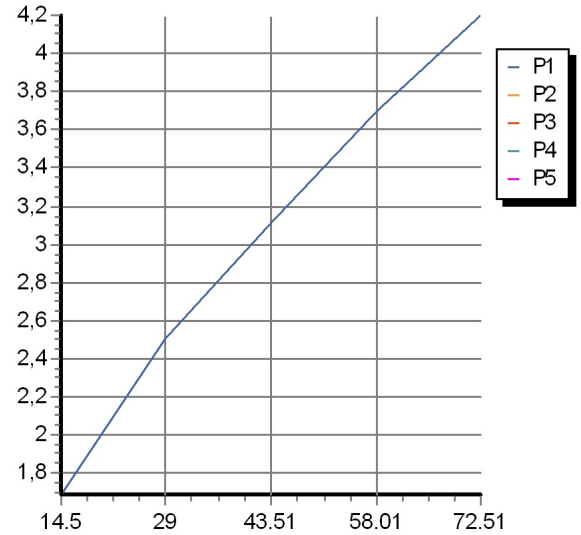

SHOWER

Z95206

Complete slide rail.

Complete slide rail, length 23 1/16", simple jet handshower Z94743, 59" flexible hose.

Finiture / Finishes

Chrome

SHOWER

Z95206

Disegno Complessivo / Overall Drawing

SHOWER

Z95206

Flowrates (GPM)

PRESSURE	gal/min (14.5 PSI)	gal/min (29 PSI)	gal/min (43.51 PSI)	gal/min (58.01 PSI)	gal/min (72.51 PSI)
DOCCETTA HANDSHOWER <i>P1</i>	1,69	2,509	3,117	3,698	4,2
<i>P2</i>					
<i>P3</i>					
<i>P4</i>					
<i>P5</i>					

SHOWER

Z95206

Pesi e Misure / Weights and Sizes

Peso (Kg) Weight (lb)	1,15 (Kg)	2,54 (lb)
Volume test (dc3) - (in3)	8,56 (dc3)	522,36 (in3)
h (mm) - (in)	85,00 (mm)	3,35 (in)
L1 (mm) - (in)	122,00 (mm)	4,80 (in)
L2 (mm) - (in)	825,00 (mm)	32,48 (in)