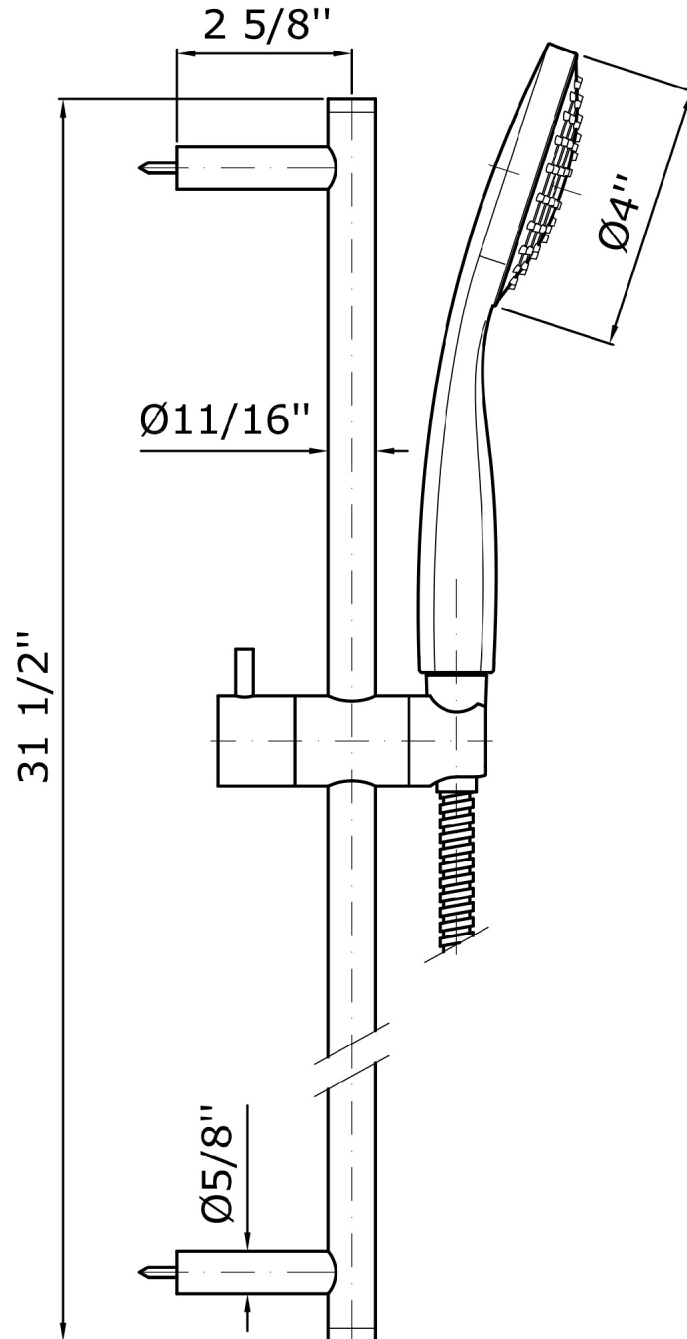

SHOWER

Z95206

Complete slide rail.

Complete slide rail, length 23 1/16", simple jet handshower Z94743, 59" flexible hose.

Finiture / Finishes

Chrome

SHOWER

Z95206

Disegno Complessivo / Overall Drawing

SHOWER

Z95206

Flowrates (GPM)

PRESSURE	gal/min (14.5 PSI)	gal/min (29 PSI)	gal/min (43.51 PSI)	gal/min (58.01 PSI)	gal/min (72.51 PSI)
DOCCETTA HANDSHOWER <i>P1</i>	1,69	2,509	3,117	3,698	4,2
<i>P2</i>					
<i>P3</i>					
<i>P4</i>					
<i>P5</i>					

SHOWER

Z95206

Pesi e Misure / Weights and Sizes

Peso (Kg) Weight (lb)	1,15 (Kg)	2,54 (lb)
Volume test (dc3) - (in3)	8,56 (dc3)	522,36 (in3)
h (mm) - (in)	85,00 (mm)	3,35 (in)
L1 (mm) - (in)	122,00 (mm)	4,80 (in)
L2 (mm) - (in)	825,00 (mm)	32,48 (in)