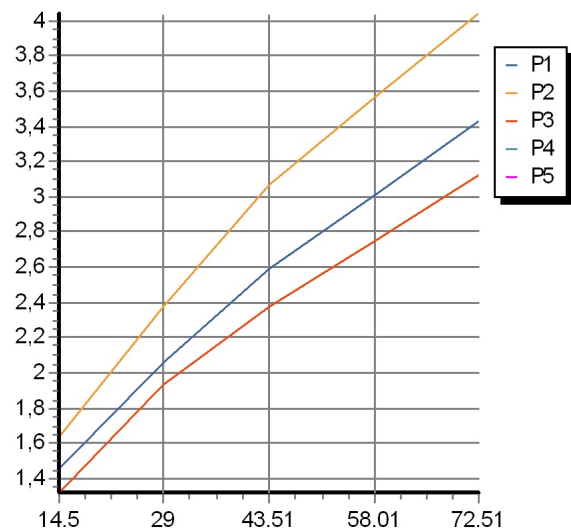

SHOWER

Z95205

Complete slide rail.

Complete slide rail, length 31 1/2", handshower Z94740 3 jets, 59" brass flexible hose.

Finiture / Finishes

		C3		C8		C40		C41		C50		C51
Chrome	Brushed Nickel		Polished Nickel		Gold		Brushed Gold		Metal Black		Brushed Metal Black	

SHOWER

Z95205

Disegno Complessivo / Overall Drawing

SHOWER

Z95205

Flowrates (GPM)

PRESSURE	gal/min (14.5 PSI)	gal/min (29 PSI)	gal/min (43.51 PSI)	gal/min (58.01 PSI)	gal/min (72.51 PSI)
GETTO ENERGICO <i>P1</i> ENERGETIC JET	1,32	1,928	2,377	2,747	3,117
GETTO CORPOSO <i>P2</i> STRONG JET	1,637	2,377	3,064	3,566	4,041
GETTO A PIOGGIA <i>P3</i> SPRINKLE JET	1,452	2,06	2,588	3,011	3,434
<i>P4</i>					
<i>P5</i>					

SHOWER

Z95205

Pesi e Misure / Weights and Sizes

Peso (Kg) Weight (lb)	1,15 (Kg)	2,54 (lb)
Volume test (dc3) - (in3)	8,56 (dc3)	522,36 (in3)
h (mm) - (in)	85,00 (mm)	3,35 (in)
L1 (mm) - (in)	122,00 (mm)	4,80 (in)
L2 (mm) - (in)	825,00 (mm)	32,48 (in)