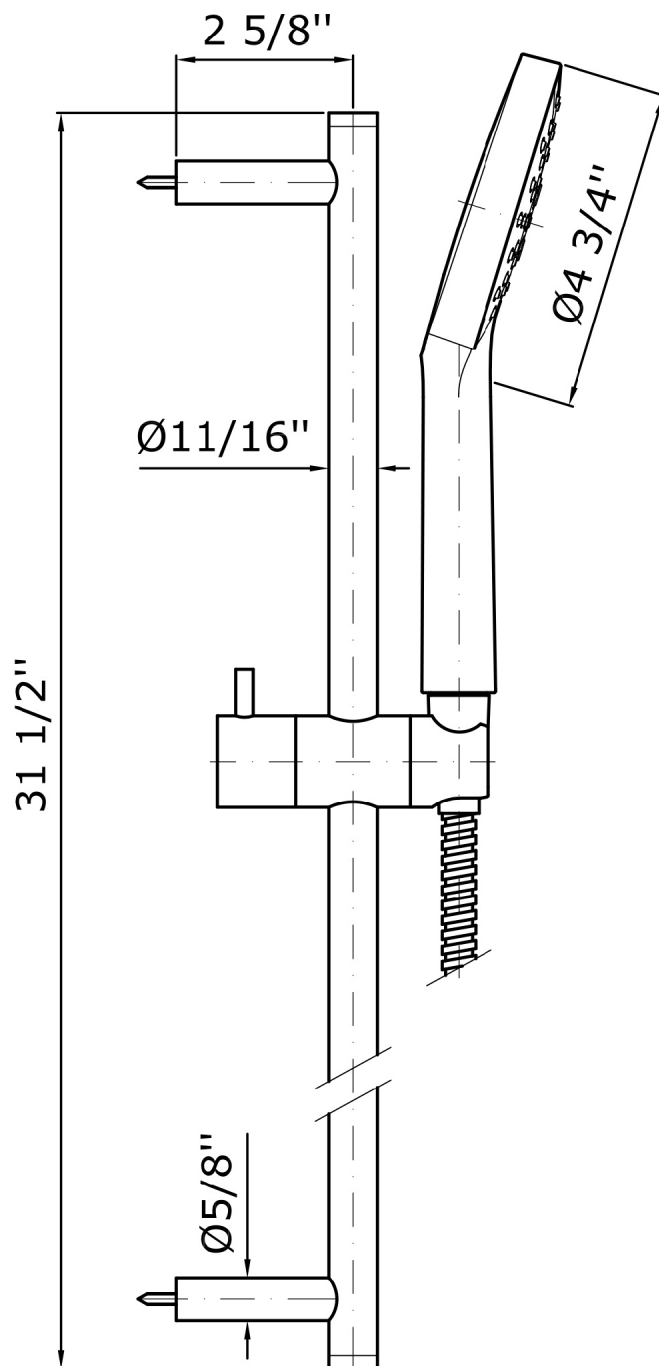

SHOWER

Z95205

Complete slide rail.

Complete slide rail, length 31 1/2", handshower Z94740 3 jets, 59" brass flexible hose.

Finiture / Finishes

		C3		C8		C40		C41		C50		C51
Chrome	Brushed Nickel		Polished Nickel		Gold		Brushed Gold		Metal Black		Brushed Metal Black	

SHOWER

Z95205

Disegno Complessivo / Overall Drawing

SHOWER

Z95205

Flowrates (GPM)

PRESSURE	gal/min (14.5 PSI)	gal/min (29 PSI)	gal/min (43.51 PSI)	gal/min (58.01 PSI)	gal/min (72.51 PSI)
GETTO ENERGICO <i>P1</i> ENERGETIC JET	1,32	1,928	2,377	2,747	3,117
GETTO CORPOSO <i>P2</i> STRONG JET	1,637	2,377	3,064	3,566	4,041
GETTO A PIOGGIA <i>P3</i> SPRINKLE JET	1,452	2,06	2,588	3,011	3,434
<i>P4</i>					
<i>P5</i>					

SHOWER

Z95205

Pesi e Misure / Weights and Sizes

Peso (Kg) Weight (lb)	1,15 (Kg)	2,54 (lb)
Volume test (dc3) - (in3)	8,56 (dc3)	522,36 (in3)
h (mm) - (in)	85,00 (mm)	3,35 (in)
L1 (mm) - (in)	122,00 (mm)	4,80 (in)
L2 (mm) - (in)	825,00 (mm)	32,48 (in)