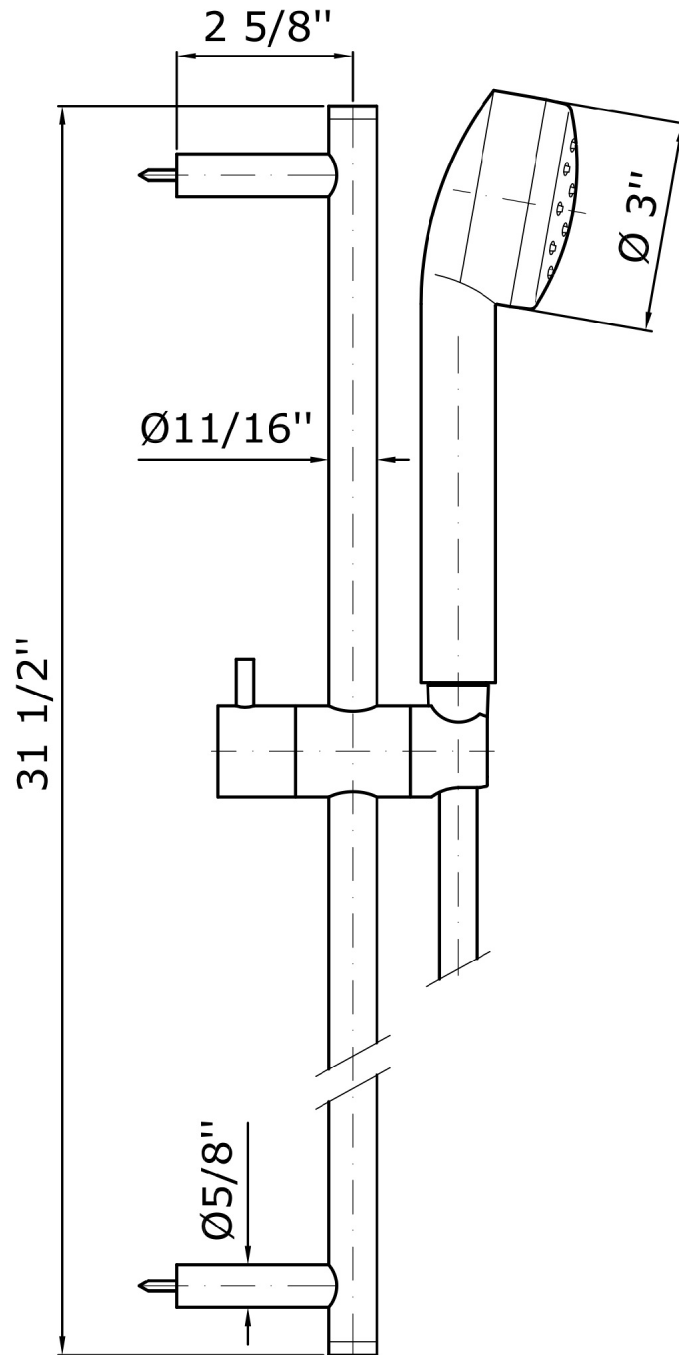

## SHOWER

Z95204

Complete slide rail.

Complete slide rail, length 31 1/2", handshower Z94172, 59" flexible hose.

## SHOWER

Z95204

Disegno Complessivo / Overall Drawing

## SHOWER

Z95204

Flowrates (GPM)

PRESSURE	gal/min (14.5 PSI)	gal/min (29 PSI)	gal/min (43.51 PSI)	gal/min (58.01 PSI)	gal/min (72.51 PSI)
GETTO PIOGGIA <i>P1</i>	1,003	1,479	1,822	2,113	2,377
GETTO CORPOSO STRONG JET <i>P2</i>	1,452	2,166	2,72	3,17	3,592
GETTO ENERGICO ENERGETIC JET <i>P3</i>	1,558	2,298	2,879	3,354	3,777
<i>P4</i>					
<i>P5</i>					

## SHOWER

Z95204

Pesi e Misure / Weights and Sizes

Peso ( Kg ) Weight ( lb )	1,17 ( Kg )	2,58 ( lb )
Volume test ( dc3 ) - ( in3 )	8,55 ( dc3 )	521,75 ( in3 )
h ( mm ) - ( in )	85,00 ( mm )	3,35 ( in )
L1 ( mm ) - ( in )	122,00 ( mm )	4,80 ( in )
L2 ( mm ) - ( in )	825,00 ( mm )	32,48 ( in )