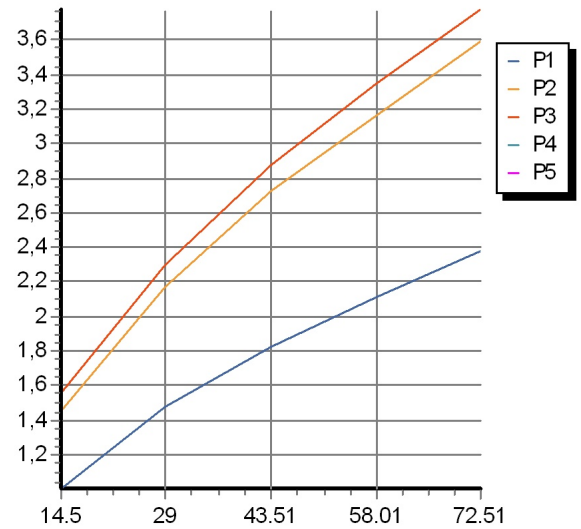

## SHOWER

Z95204

Disegno Complessivo / Overall Drawing

## SHOWER

Z95204

Flowrates (GPM)

PRESSURE	gal/min (14.5 PSI)	gal/min (29 PSI)	gal/min (43.51 PSI)	gal/min (58.01 PSI)	gal/min (72.51 PSI)
GETTO PIOGGIA <i>P1</i>	1,003	1,479	1,822	2,113	2,377
GETTO CORPOSO STRONG JET <i>P2</i>	1,452	2,166	2,72	3,17	3,592
GETTO ENERGICO ENERGETIC JET <i>P3</i>	1,558	2,298	2,879	3,354	3,777
<i>P4</i>					
<i>P5</i>					

## SHOWER

Z95204

Pesi e Misure / Weights and Sizes

Peso ( Kg ) Weight ( lb )	1,17 ( Kg )	2,58 ( lb )
Volume test ( dc3 ) - ( in3 )	8,55 ( dc3 )	521,75 ( in3 )
h ( mm ) - ( in )	85,00 ( mm )	3,35 ( in )
L1 ( mm ) - ( in )	122,00 ( mm )	4,80 ( in )
L2 ( mm ) - ( in )	825,00 ( mm )	32,48 ( in )