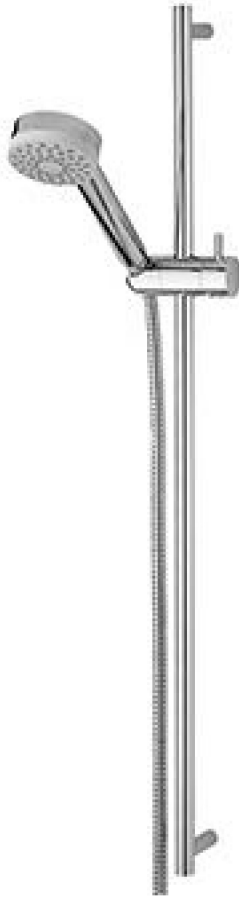

## SHOWER

Z95204

Complete slide rail.

Complete slide rail, length 31 1/2", handshower Z94172, 59" flexible hose.

## Finiture / Finishes

Chrome

## SHOWER

Z95204

Disegno Complessivo / Overall Drawing

## SHOWER

Z95204

Pesi e Misure / Weights and Sizes

Peso ( Kg ) Weight ( lb )	1,17 ( Kg )	2,58 ( lb )
Volume test ( dc3 ) - ( in3 )	8,55 ( dc3 )	521,75 ( in3 )
h ( mm ) - ( in )	85,00 ( mm )	3,35 ( in )
L1 ( mm ) - ( in )	122,00 ( mm )	4,80 ( in )
L2 ( mm ) - ( in )	825,00 ( mm )	32,48 ( in )