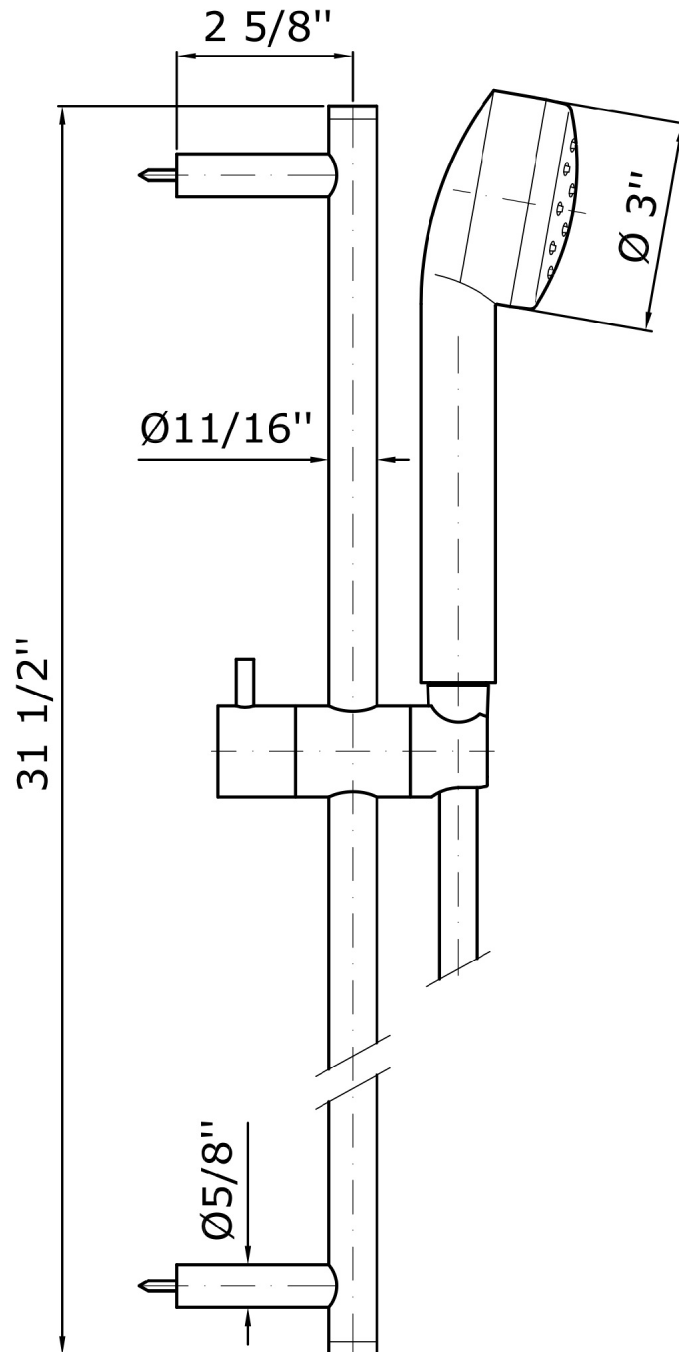

SHOWER

Z95203

Complete slide rail.

Complete slide rail, length 31 1/2", single jet handshower Z94171, 59" flexible hose.

Finiture / Finishes

Chrome

Brushed Nickel

C3

SHOWER

Z95203

Disegno Complessivo / Overall Drawing

SHOWER

Z95203

Flowrates (GPM)

PRESSURE	gal/min (14.5 PSI)	gal/min (29 PSI)	gal/min (43.51 PSI)	gal/min (58.01 PSI)	gal/min (72.51 PSI)
GETTO A PIOGGIA P1 SPRINKLE JET	1,769	2,668	3,143	3,566	3,936
P2					
P3					
P4					
P5					

SHOWER

Z95203

Pesi e Misure / Weights and Sizes

Peso (Kg) Weight (lb)	1,20 (Kg)	2,64 (lb)
Volume test (dc3) - (in3)	8,55 (dc3)	521,75 (in3)
h (mm) - (in)	85,00 (mm)	3,35 (in)
L1 (mm) - (in)	122,00 (mm)	4,80 (in)
L2 (mm) - (in)	825,00 (mm)	32,48 (in)