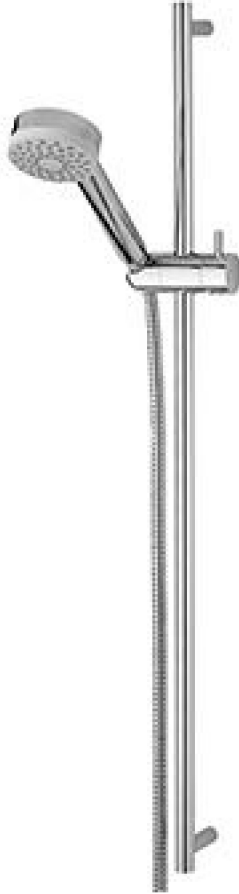

SHOWER

Z95203

Complete slide rail.

Complete slide rail, length 31 1/2", single jet handshower Z94171, 59" flexible hose.

Finiture / Finishes

Chrome

Brushed Nickel

C3

SHOWER

Z95203

Disegno Complessivo / Overall Drawing

SHOWER

Z95203

Flowrates (GPM)

PRESSURE	gal/min (14.5 PSI)	gal/min (29 PSI)	gal/min (43.51 PSI)	gal/min (58.01 PSI)	gal/min (72.51 PSI)
GETTO A PIOGGIA P1 SPRINKLE JET	1,769	2,668	3,143	3,566	3,936
P2					
P3					
P4					
P5					

SHOWER

Z95203

Pesi e Misure / Weights and Sizes

Peso (Kg) Weight (lb)	1,20 (Kg)	2,64 (lb)
Volume test (dc3) - (in3)	8,55 (dc3)	521,75 (in3)
h (mm) - (in)	85,00 (mm)	3,35 (in)
L1 (mm) - (in)	122,00 (mm)	4,80 (in)
L2 (mm) - (in)	825,00 (mm)	32,48 (in)