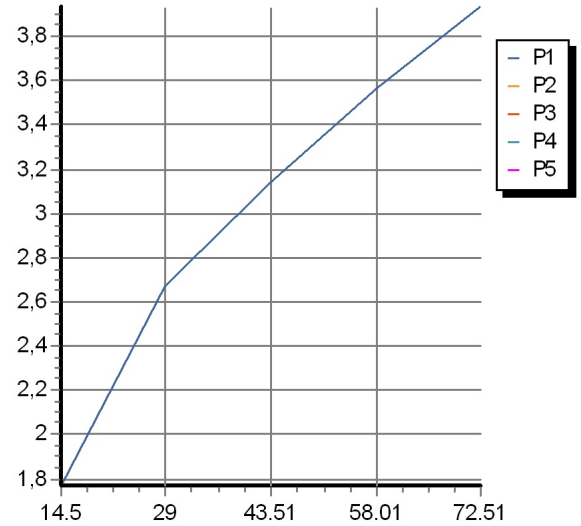

SHOWER

Z95203

Complete slide rail.

Complete slide rail, length 31 1/2", single jet handshower Z94171, 59" flexible hose.

Finiture / Finishes

Chrome

Brushed Nickel

C3

SHOWER

Z95203

Disegno Complessivo / Overall Drawing

SHOWER

Z95203

Flowrates (GPM)

PRESSURE	gal/min (14.5 PSI)	gal/min (29 PSI)	gal/min (43.51 PSI)	gal/min (58.01 PSI)	gal/min (72.51 PSI)
GETTO A PIOGGIA P1 SPRINKLE JET	1,769	2,668	3,143	3,566	3,936
P2					
P3					
P4					
P5					

SHOWER

Z95203

Pesi e Misure / Weights and Sizes

Peso (Kg) Weight (lb)	1,20 (Kg)	2,64 (lb)
Volume test (dc3) - (in3)	8,55 (dc3)	521,75 (in3)
h (mm) - (in)	85,00 (mm)	3,35 (in)
L1 (mm) - (in)	122,00 (mm)	4,80 (in)
L2 (mm) - (in)	825,00 (mm)	32,48 (in)