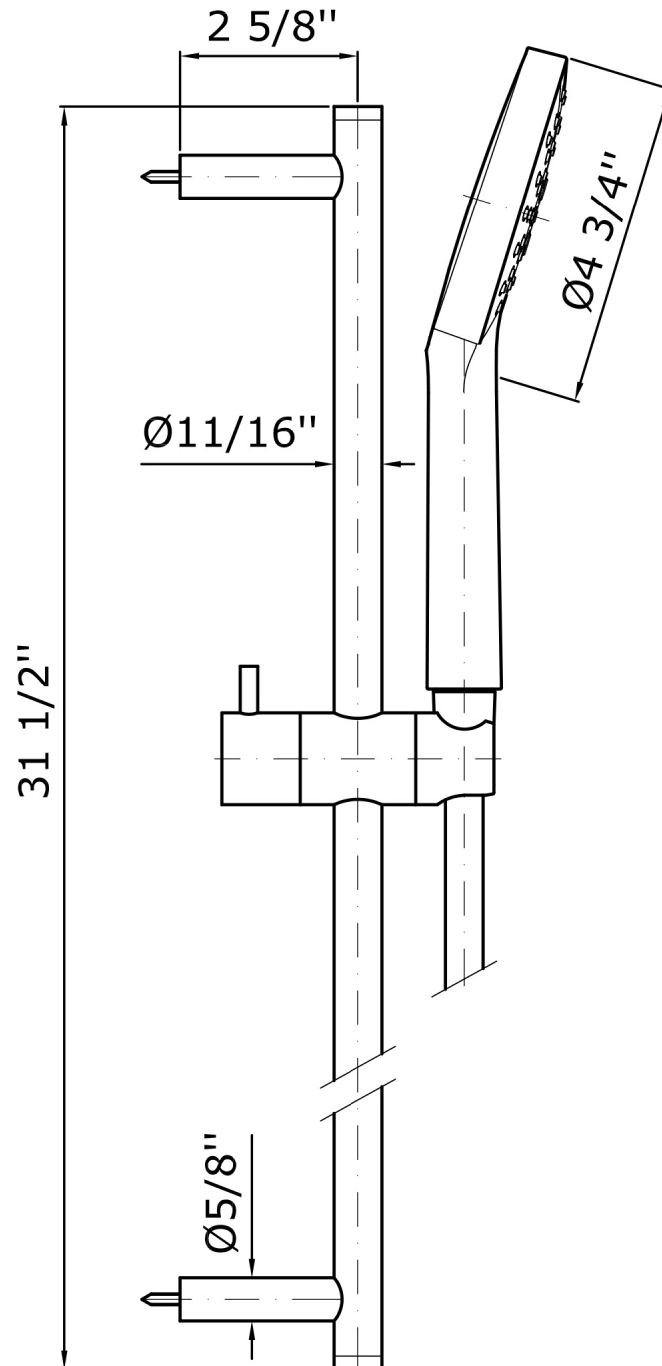

## SHOWER

Z95202

Complete slide rail.

Complete slide rail, adjustable bracket, length 31 1/2", 3 jets handshower Z94740, 59" PVC flexible hose.

## SHOWER

Z95202

Disegno Complessivo / Overall Drawing

## SHOWER

Z95202

Flowrates (GPM)

PRESSURE	gal/min (14.5 PSI)	gal/min (29 PSI)	gal/min (43.51 PSI)	gal/min (58.01 PSI)	gal/min (72.51 PSI)
GETTO ENERGICO <i>P1</i> ENERGETIC JET	1,32	1,928	2,377	2,747	3,117
GETTO CORPOSO <i>P2</i> STRONG JET	1,637	2,377	3,064	3,566	4,041
GETTO A PIOGGIA <i>P3</i> SPRINKLE JET	1,452	2,06	2,588	3,011	3,434
<i>P4</i>					
<i>P5</i>					

## SHOWER

Z95202

Pesi e Misure / Weights and Sizes

Peso ( Kg ) Weight ( lb )	1,70 ( Kg )	3,75 ( lb )
Volume test ( dc3 ) - ( in3 )	8,55 ( dc3 )	521,75 ( in3 )
h ( mm ) - ( in )	85,00 ( mm )	3,35 ( in )
L1 ( mm ) - ( in )	122,00 ( mm )	4,80 ( in )
L2 ( mm ) - ( in )	825,00 ( mm )	32,48 ( in )