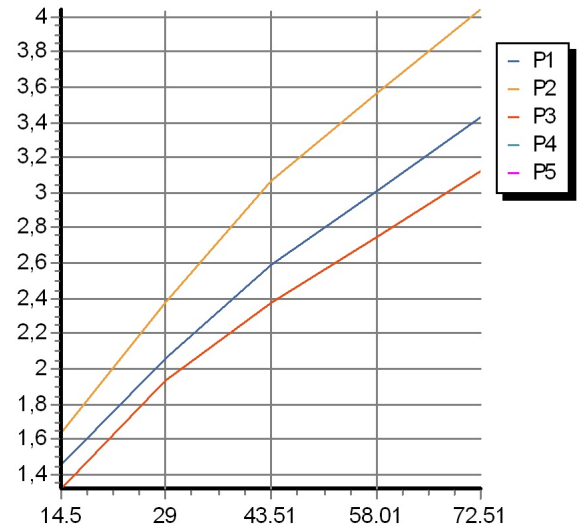

## SHOWER

Z95202

Disegno Complessivo / Overall Drawing

## SHOWER

Z95202

Flowrates (GPM)

PRESSURE	gal/min (14.5 PSI)	gal/min (29 PSI)	gal/min (43.51 PSI)	gal/min (58.01 PSI)	gal/min (72.51 PSI)
GETTO ENERGICO <i>P1</i> ENERGETIC JET	1,32	1,928	2,377	2,747	3,117
GETTO CORPOSO <i>P2</i> STRONG JET	1,637	2,377	3,064	3,566	4,041
GETTO A PIOGGIA <i>P3</i> SPRINKLE JET	1,452	2,06	2,588	3,011	3,434
<i>P4</i>					
<i>P5</i>					

## SHOWER

Z95202

Pesi e Misure / Weights and Sizes

Peso ( Kg ) Weight ( lb )	1,70 ( Kg )	3,75 ( lb )
Volume test ( dc3 ) - ( in3 )	8,55 ( dc3 )	521,75 ( in3 )
h ( mm ) - ( in )	85,00 ( mm )	3,35 ( in )
L1 ( mm ) - ( in )	122,00 ( mm )	4,80 ( in )
L2 ( mm ) - ( in )	825,00 ( mm )	32,48 ( in )